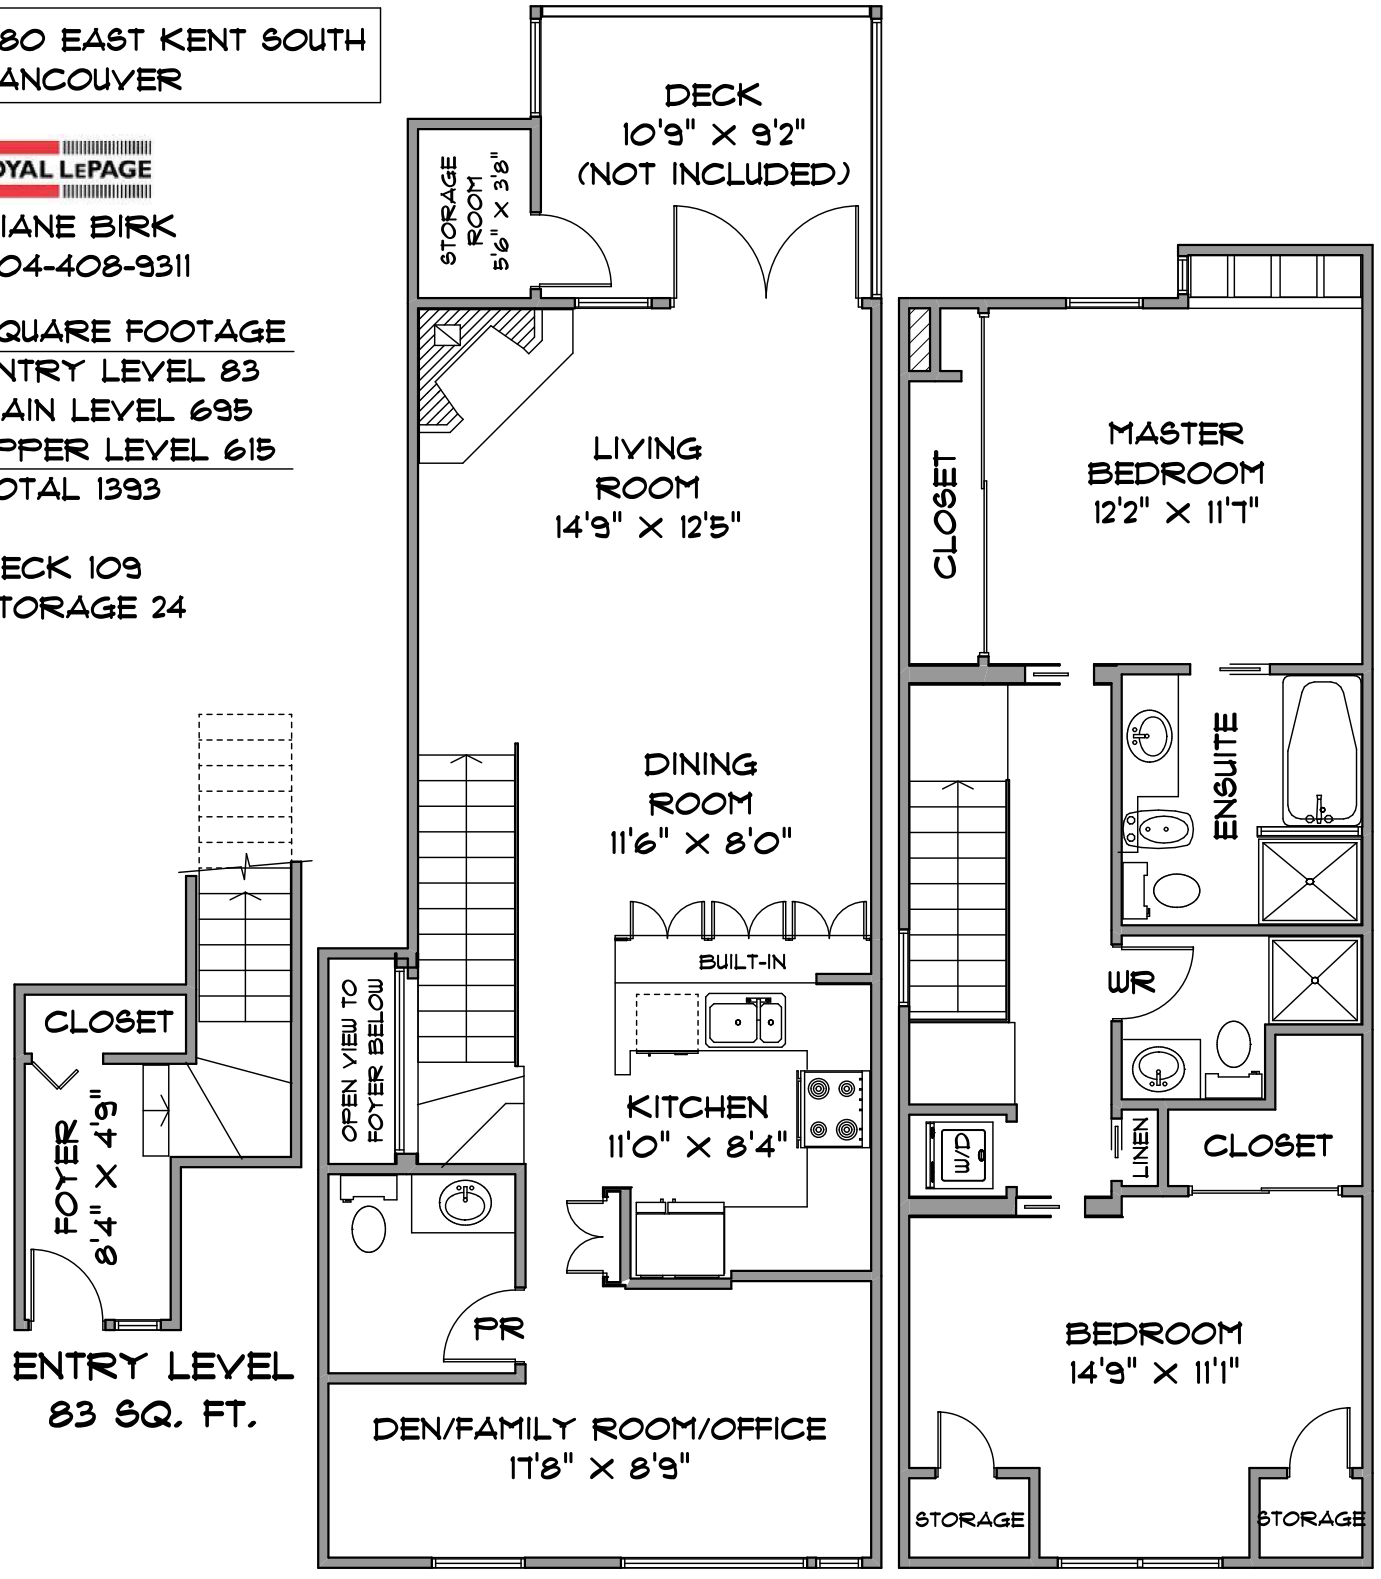

1980 EAST KENT SOUTH
VANCOUVER

ROYAL LEPAGE

DIANE BIRK
604-408-9311

SQUARE FOOTAGE
ENTRY LEVEL 83
MAIN LEVEL 695
UPPER LEVEL 615
TOTAL 1393

DECK 109
STORAGE 24

MAIN LEVEL 695 SQ. FT., UPPER LEVEL 615 SQ. FT.

MEASUREMENTS SHOULD BE CONSIDERED APPROXIMATE
AND ARE FOR PROMOTIONAL USE ONLY.
E & O Insured

778-231-6542 MAY 2018