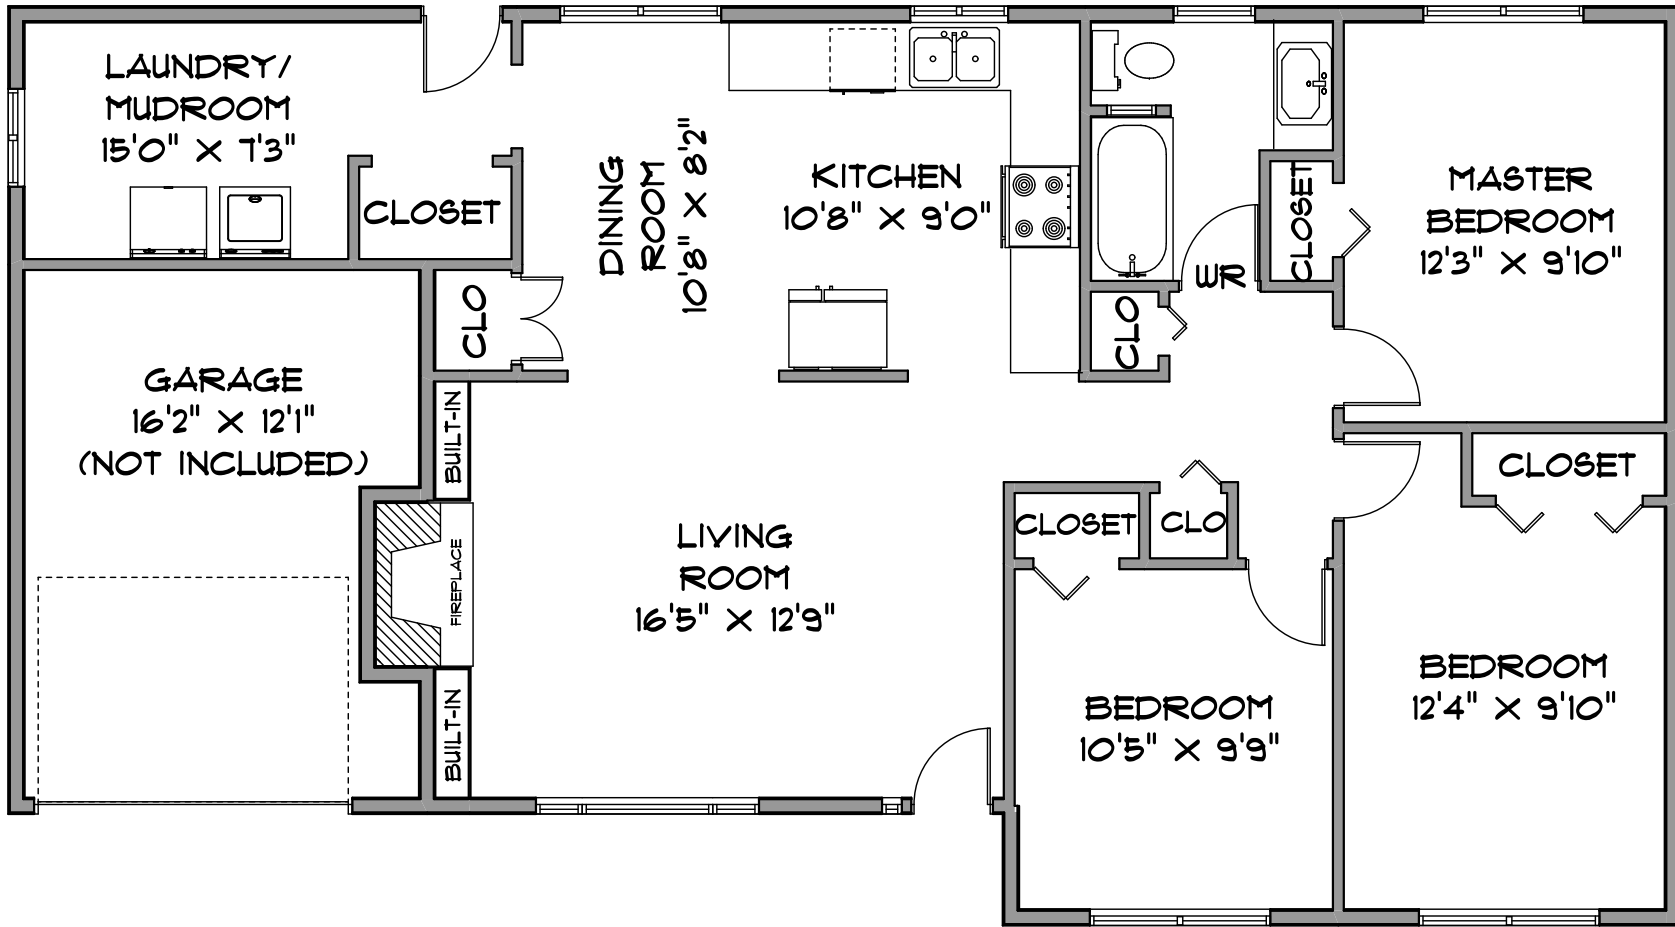

8250 WADHAM DRIVE DELTA

JANET RATHBUN
604-590-4888

SQUARE FOOTAGE
TOTAL 1141

GARAGE 200

MEASUREMENTS SHOULD BE CONSIDERED APPROXIMATE
AND ARE FOR PROMOTIONAL USE ONLY.
E & O Insured

778-231-6542 MAY 2018