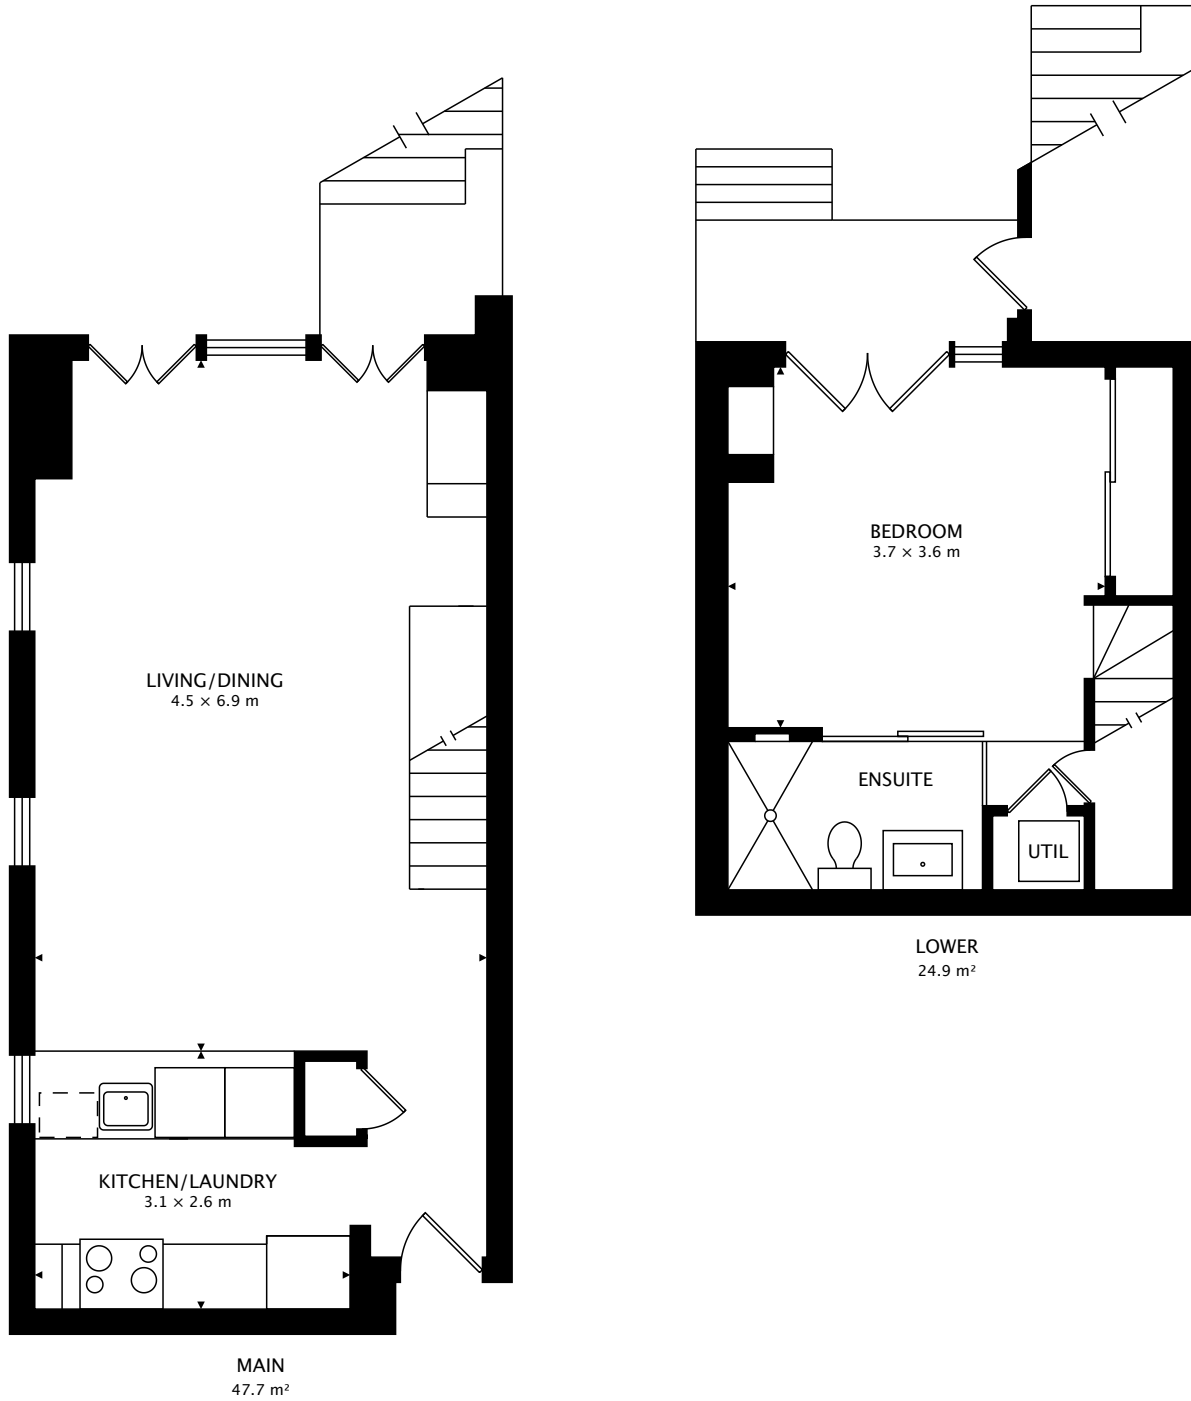

34 CLAREMONT ST #101
TORONTO, ON M6J 2M4, CANADA

TOTAL
72.5 m²