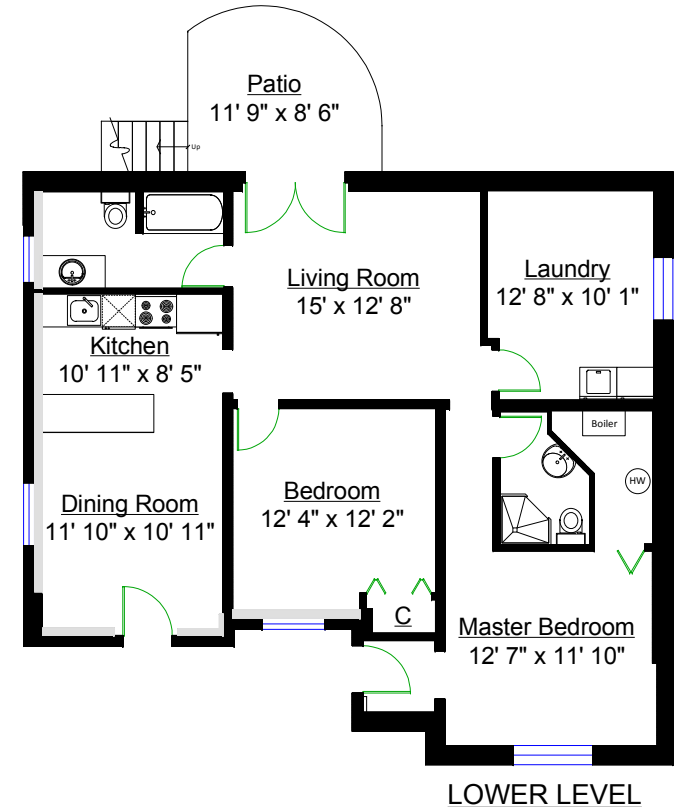

1841 Mountain Highway, North Vancouver

Totals**

Main Level:	1,251 sq. ft.
Upper Level:	893 sq. ft.
Lower Level:	1,220 sq. ft.
TOTAL(FIN.):	3,365 sq. ft.
Mechanical:	34 sq. ft.
GRAND TOTAL:	3,398 sq. ft.

Other Areas

Deck:	333 sq. ft.
Porch:	45 sq. ft.
Patio:	118 sq. ft.
Garage:	540 sq. ft.
TOTAL:	1,036 sq. ft.

Garage : 27' x 20' 8"