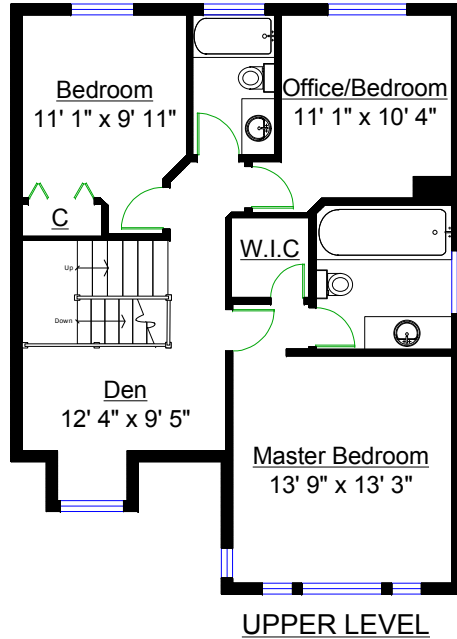

1841 Mountain Highway, North Vancouver

Totals**

Main Level:	1,251 sq. ft.
Upper Level:	893 sq. ft.
Lower Level:	1,220 sq. ft.
TOTAL(FIN.):	3,365 sq. ft.
Mechanical:	34 sq. ft.
GRAND TOTAL:	3,398 sq. ft.

Other Areas

Deck:	333 sq. ft.
Porch:	45 sq. ft.
Patio:	118 sq. ft.
Garage:	540 sq. ft.
TOTAL:	1,036 sq. ft.

Garage : 27' x 20' 8"