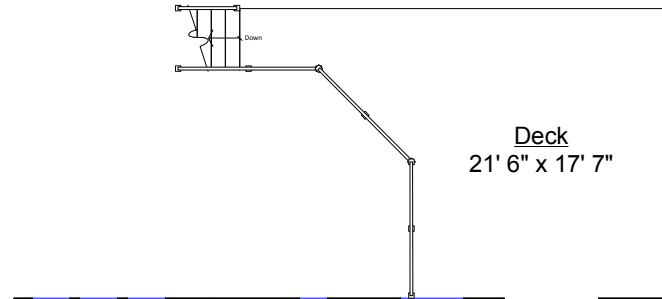

1841 Mountain Highway, North Vancouver

Totals**

Main Level:	1,251 sq. ft.
Upper Level:	893 sq. ft.
Lower Level:	1,220 sq. ft.
TOTAL(FIN.):	3,365 sq. ft.
Mechanical:	34 sq. ft.
GRAND TOTAL:	3,398 sq. ft.

Other Areas

Deck:	333 sq. ft.
Porch:	45 sq. ft.
Patio:	118 sq. ft.
Garage:	540 sq. ft.
TOTAL:	1,036 sq. ft.

Garage : 27' x 20' 8"