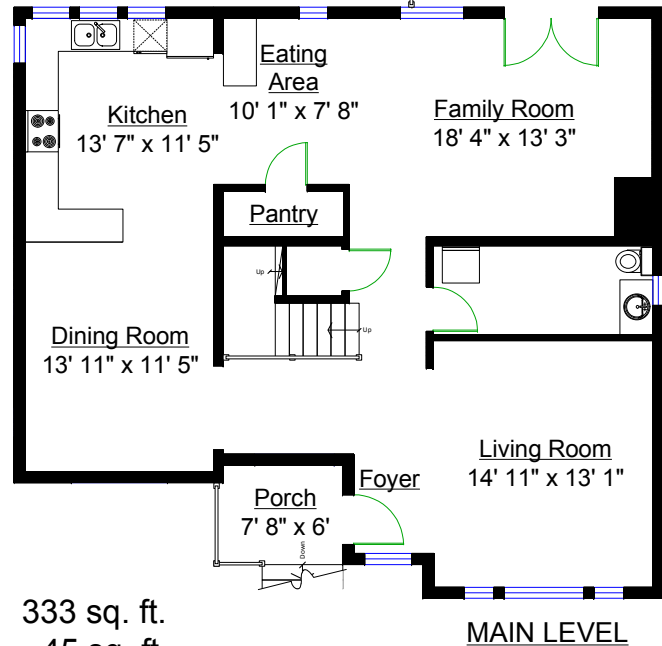

1841 Mountain Highway, North Vancouver

Totals**

Main Level:	1,251 sq. ft.
Upper Level:	893 sq. ft.
Lower Level:	1,220 sq. ft.
TOTAL(FIN.):	3,365 sq. ft.
Mechanical:	34 sq. ft.
GRAND TOTAL:	3,398 sq. ft.

Other Areas

Deck:	333 sq. ft.
Porch:	45 sq. ft.
Patio:	118 sq. ft.
Garage:	540 sq. ft.
TOTAL:	1,036 sq. ft.

Garage : 27' x 20' 8"