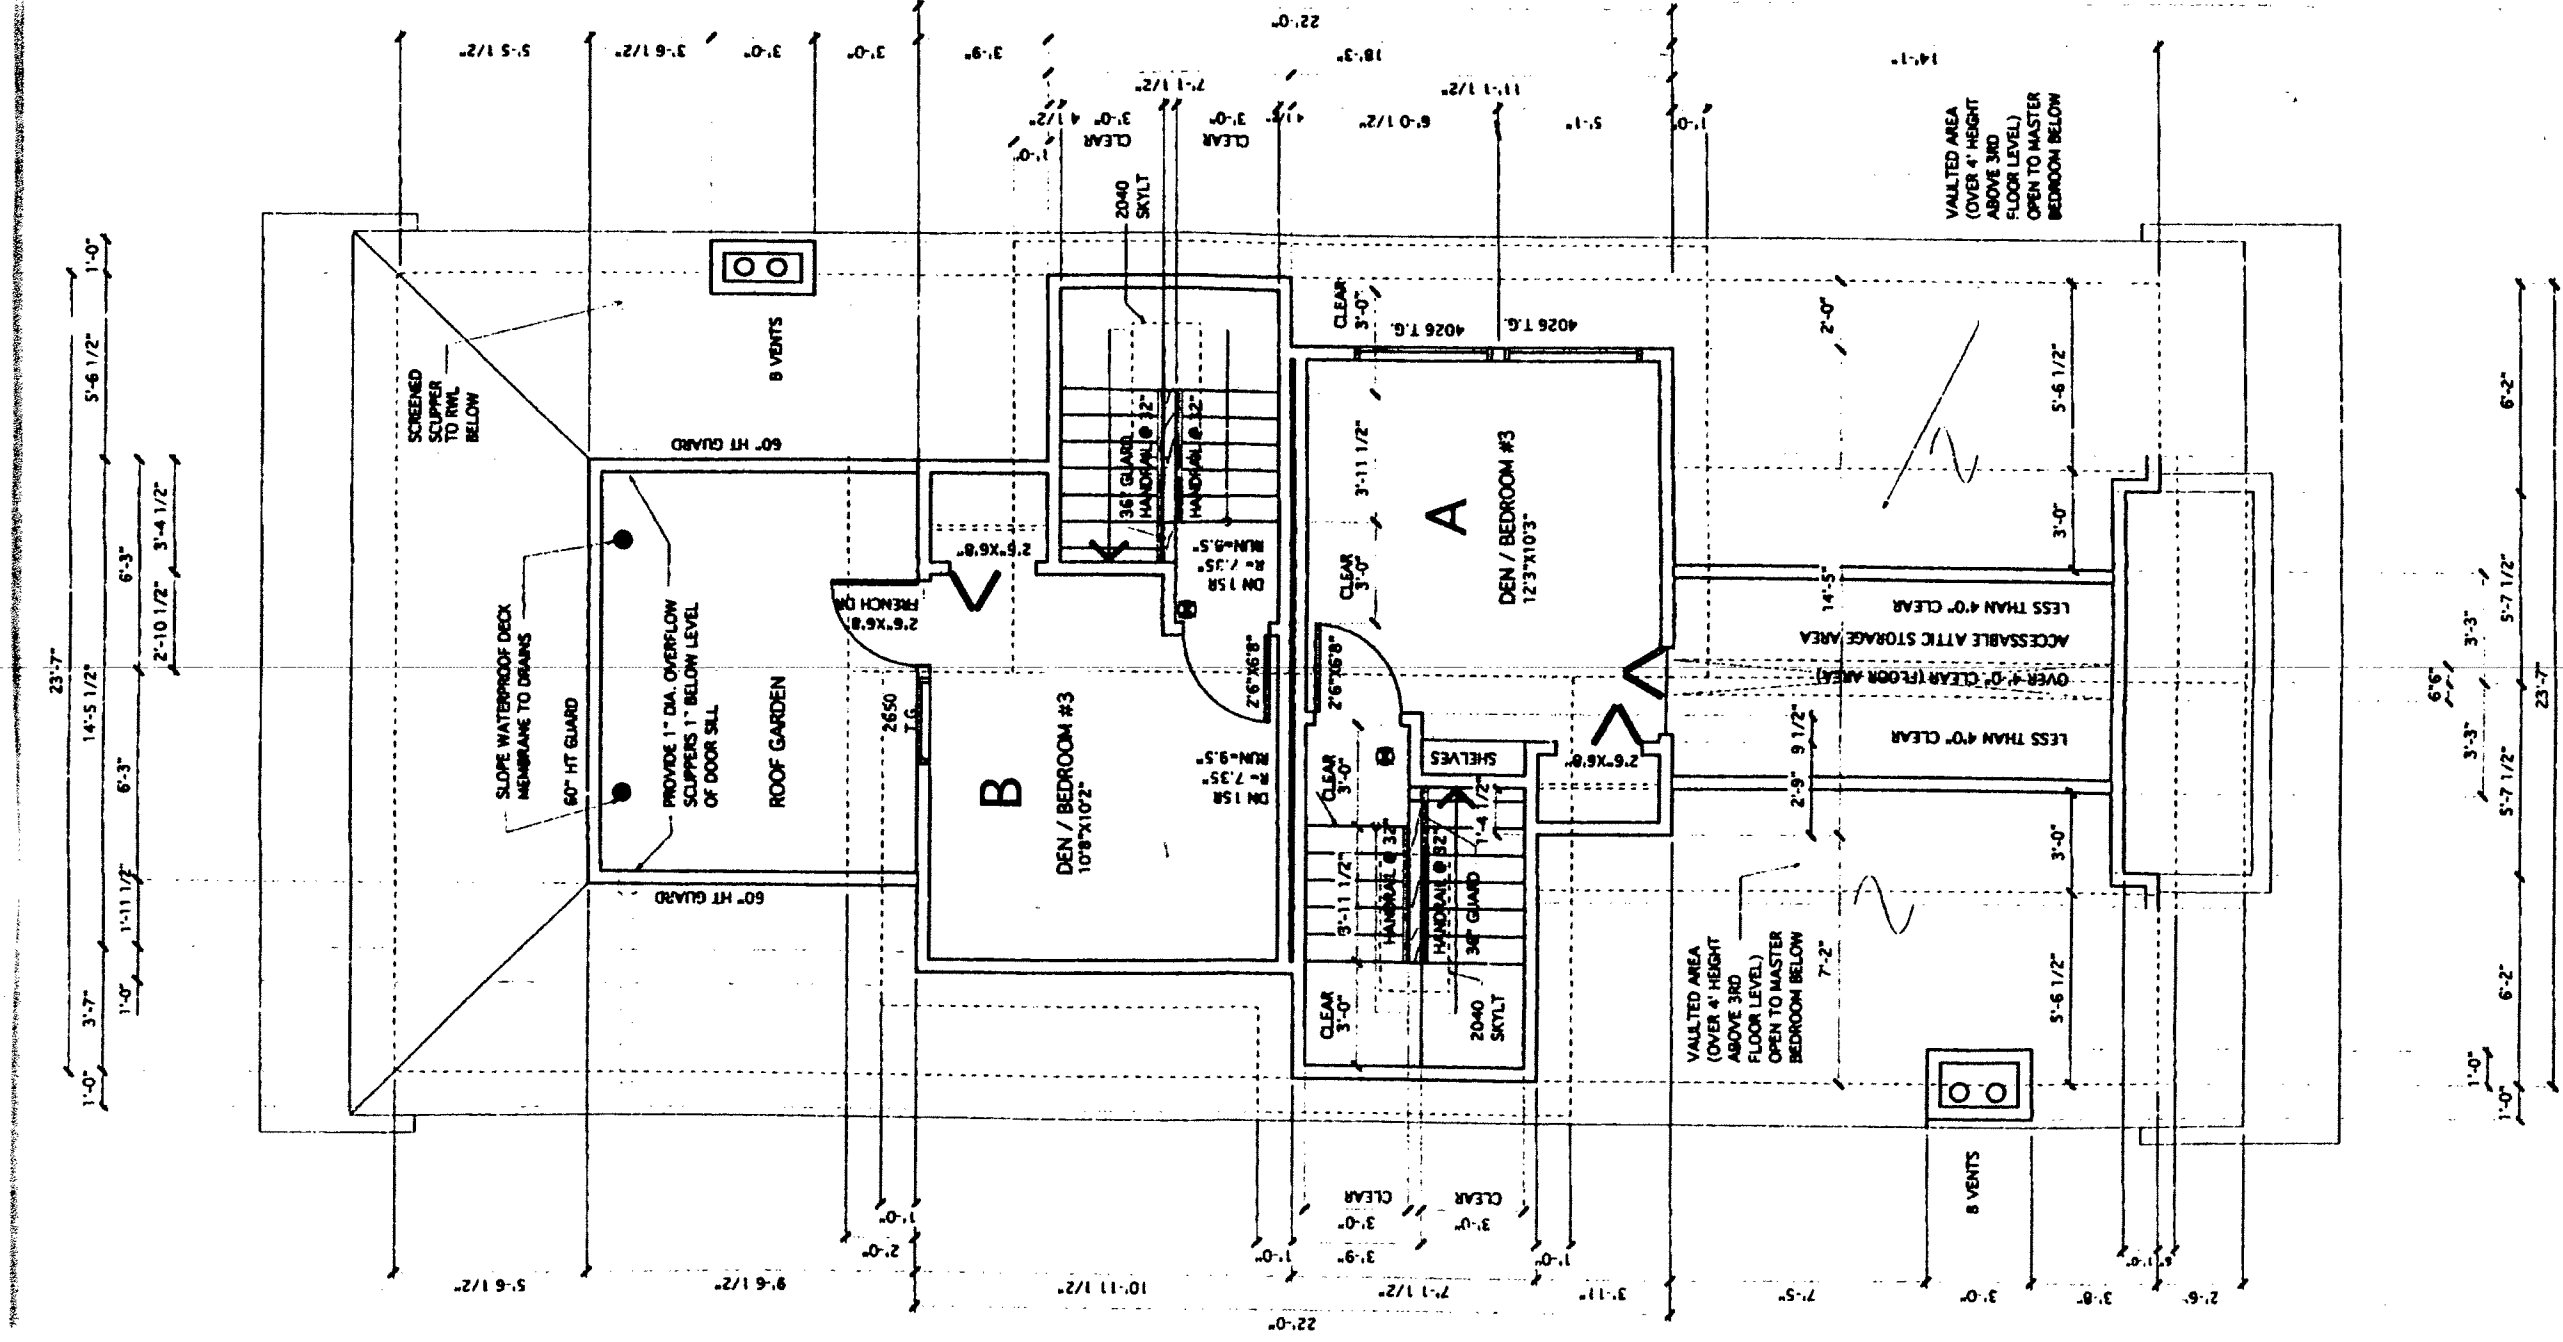

415
417 (RENTAL)

First Floor Plan

SCALE: 1/4" = 1'-0"
AREA = 1248.6 S.F.
PORCH AREA = 82.4 S.F.

1
2

415

417 (RENTAL)

Second Floor Plan

SCALE: 1/4" = 1'-0" AREA = 1208.7 SF.

2

415
417 (RENTAL)

3 Half Storey Floor Plan