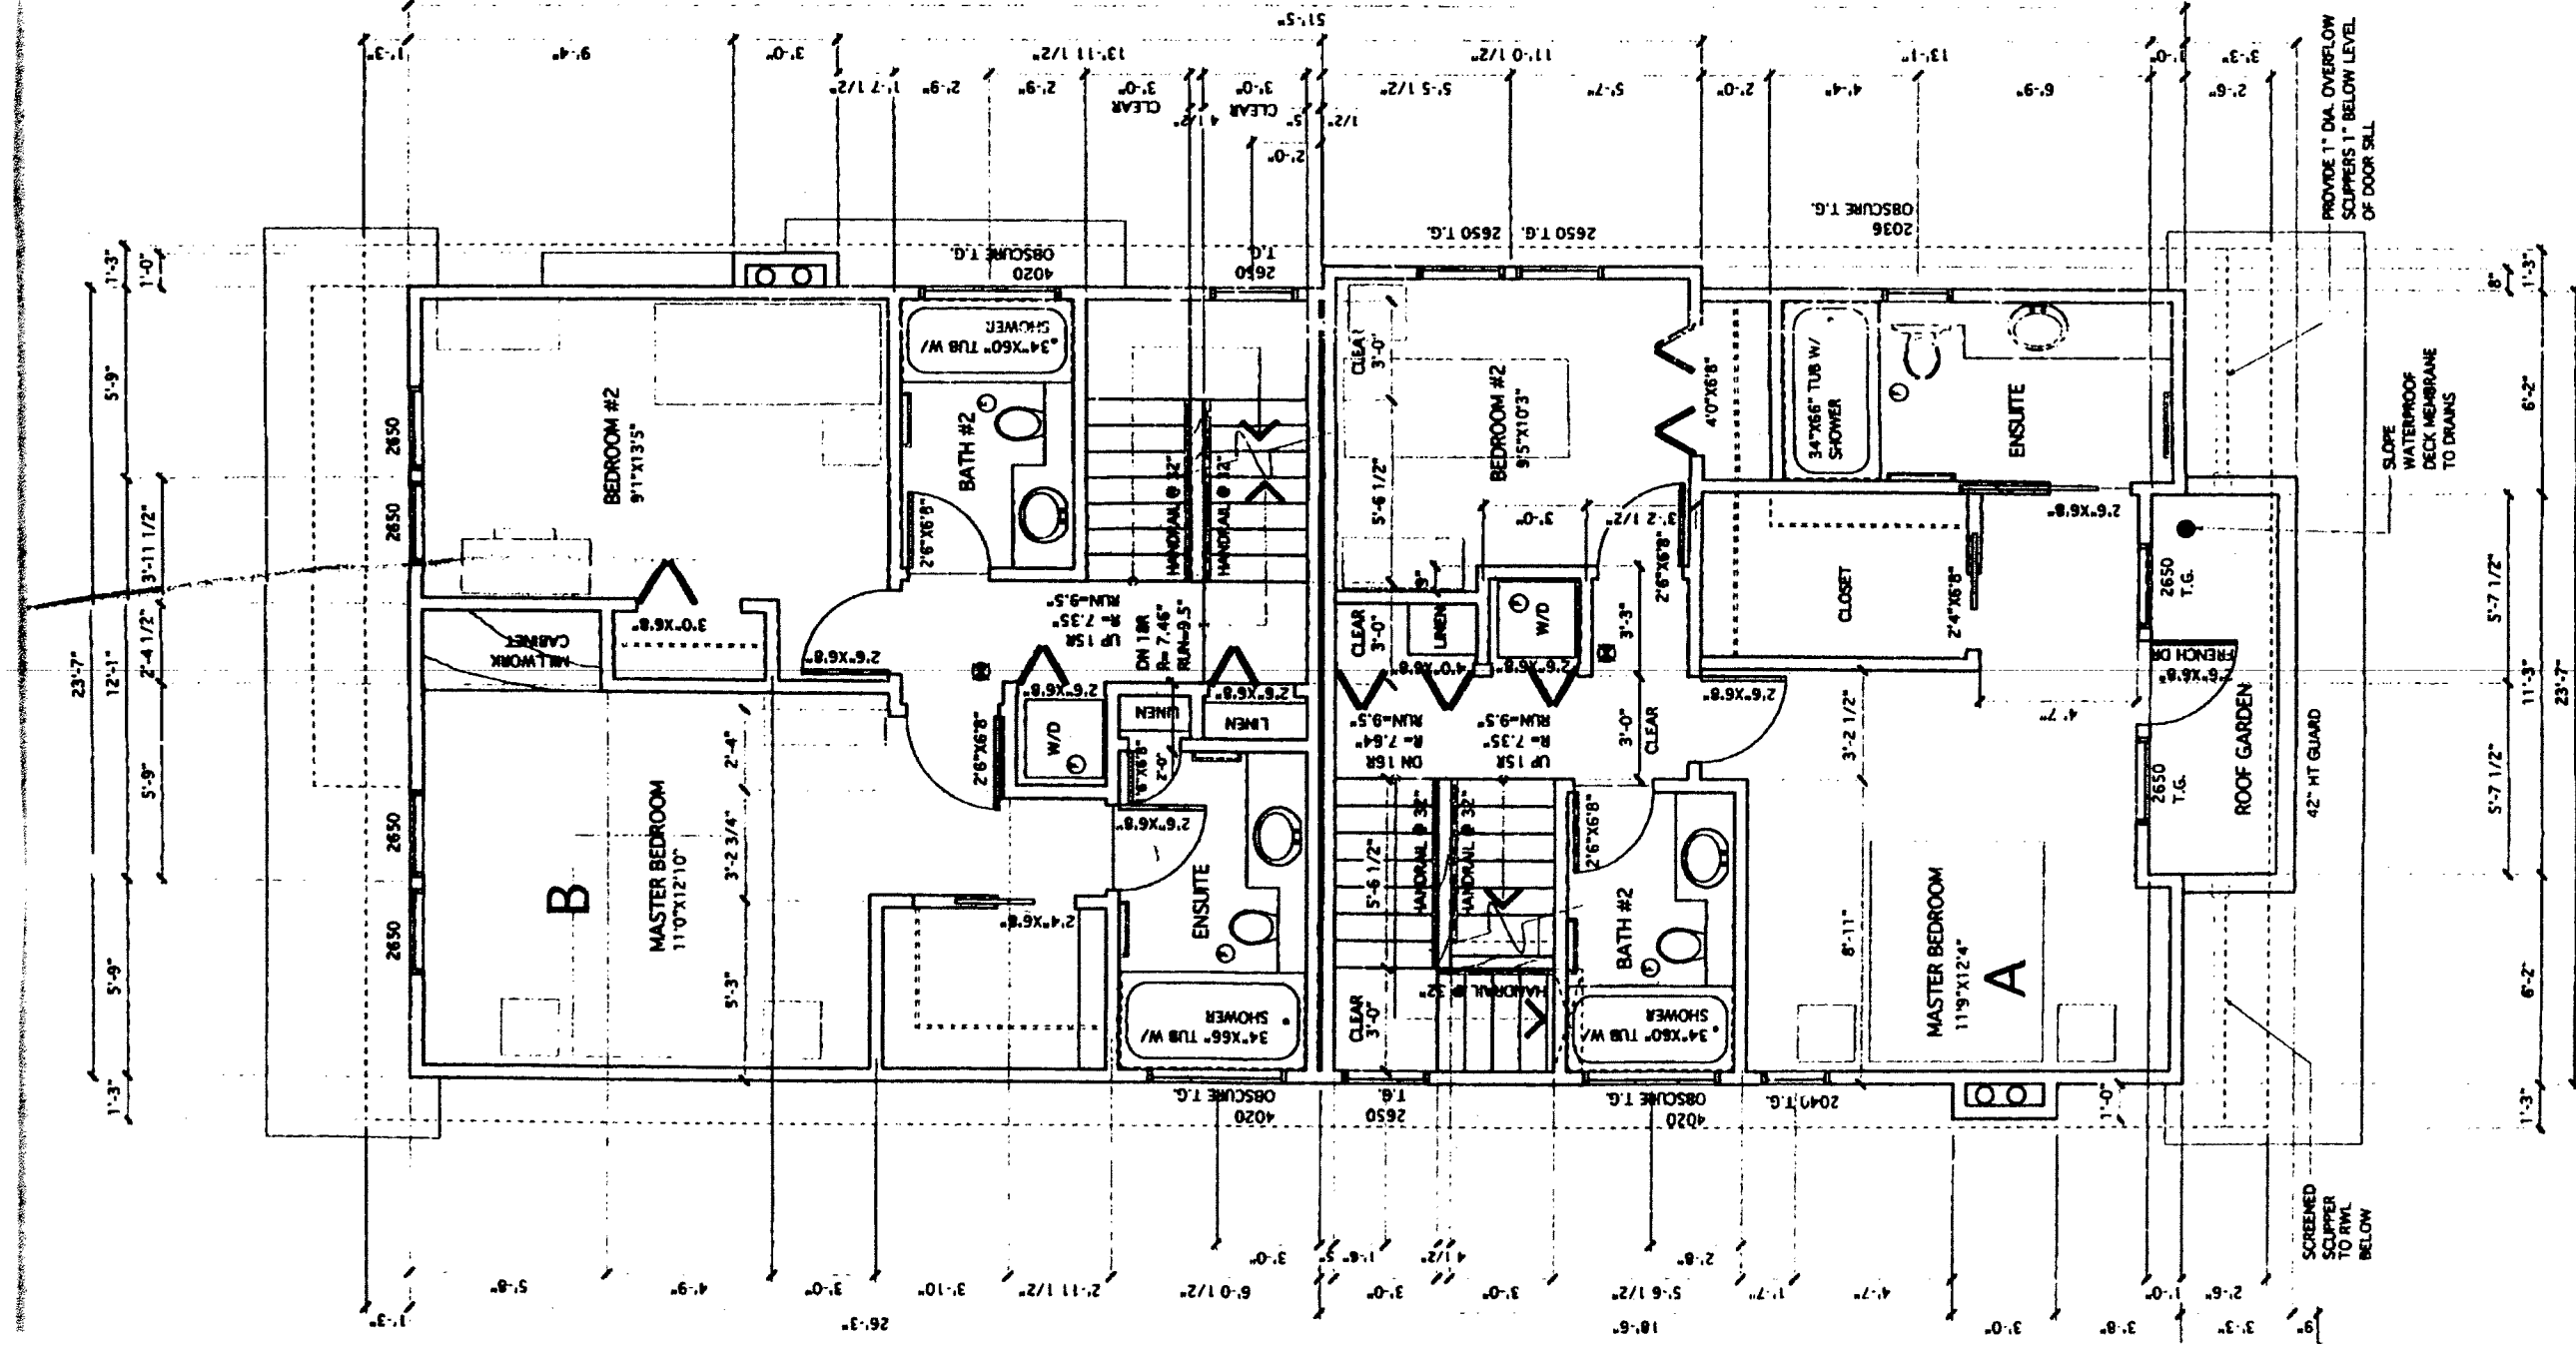

415
417 (RENTAL)

First Floor Plan

SCALE: 1/4" = 1'-0"
AREA = 1248.6 S.F.
PORCH AREA = 82.4 S.F.

1
2

415

417 (RENTAL)

Second Floor Plan

SCALE: 1/4" = 1'-0" AREA = 1208.7 SF.

2

415
417 (RENTAL)

3 Half Storey Floor Plan