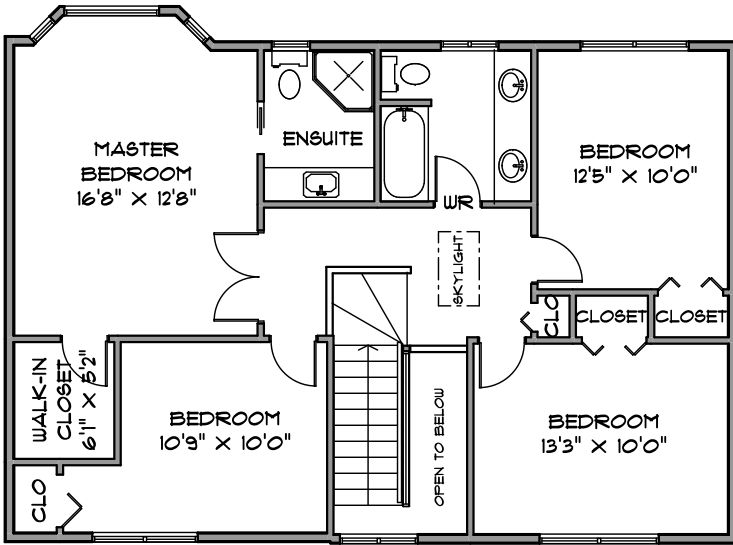

11012 SCARBOROUGH DRIVE
DELTA

JANET RATHBUN
604-590-4888

SQUARE FOOTAGE
MAIN LEVEL 1313
UPPER LEVEL 1014
LOWER LEVEL 1248
TOTAL 3575

GARAGE 494

MEASUREMENTS SHOULD BE CONSIDERED APPROXIMATE
AND ARE FOR PROMOTIONAL USE ONLY.
E & O Insured