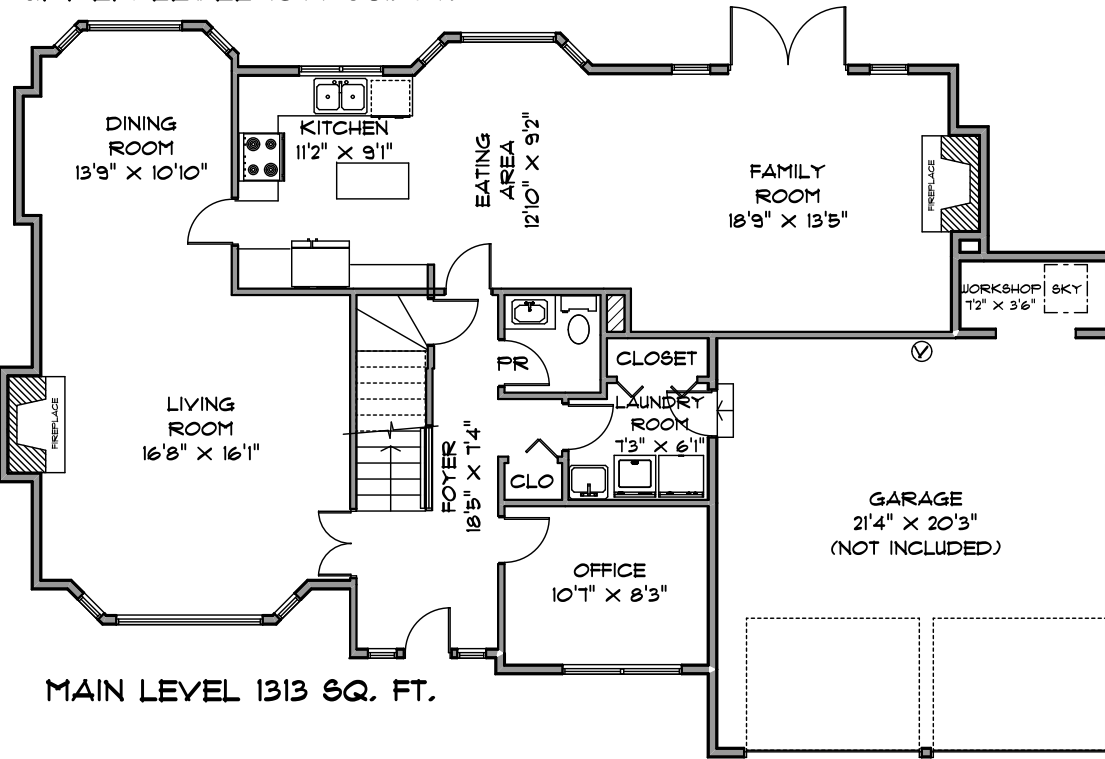

11012 SCARBOROUGH DRIVE
DELTA

JANET RATHBUN
604-590-4888

SQUARE FOOTAGE
MAIN LEVEL 1313
UPPER LEVEL 1014
LOWER LEVEL 1248
TOTAL 3575

GARAGE 494

MEASUREMENTS SHOULD BE CONSIDERED APPROXIMATE
AND ARE FOR PROMOTIONAL USE ONLY.
E & O Insured