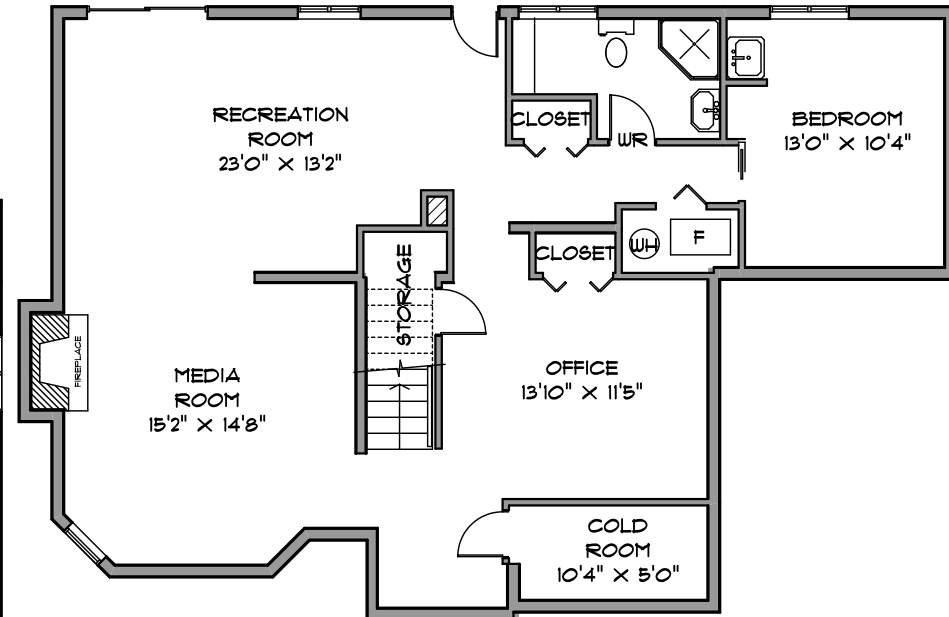

11012 SCARBOROUGH DRIVE
DELTA

JANET RATHBUN
604-590-4888

SQUARE FOOTAGE
MAIN LEVEL 1313
UPPER LEVEL 1014
LOWER LEVEL 1248
TOTAL 3575

GARAGE 494

MEASUREMENTS SHOULD BE CONSIDERED APPROXIMATE
AND ARE FOR PROMOTIONAL USE ONLY.
E & O Insured