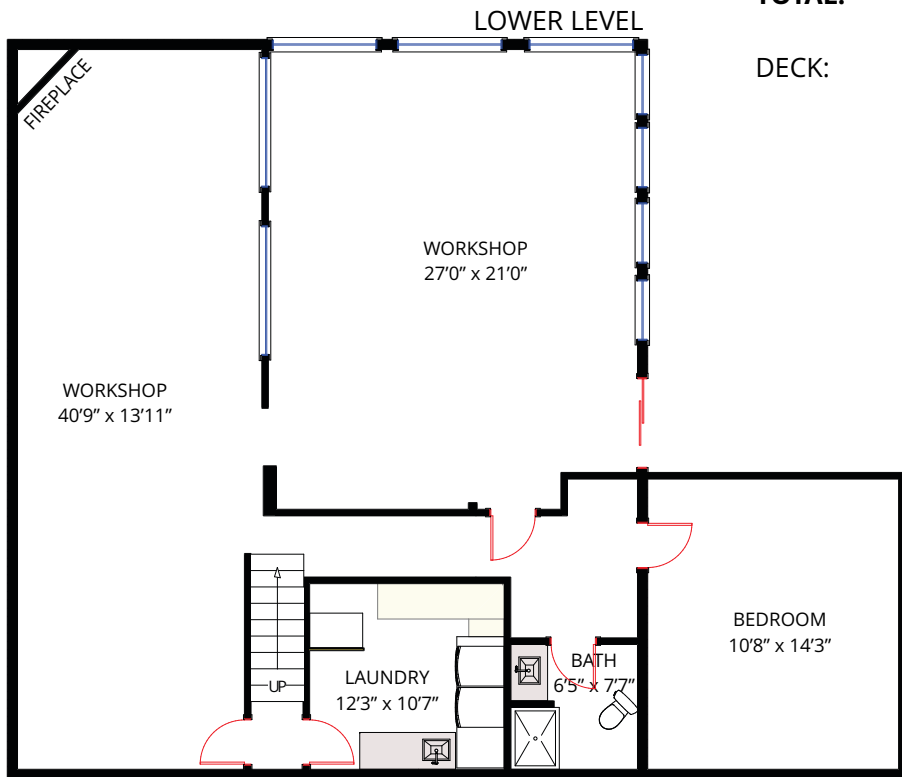

LOWER LEVEL: 1,759 sq ft
 MAIN LEVEL: 1,293 sq ft
TOTAL: 3,052 sq ft
 DECK: 640 sq ft

Each office is independently owned and operated

THIS FLOORPLAN IS FOR ILLUSTRATION PURPOSE ONLY AND ALL DIMENSIONS SHOULD BE CONSIDERED APPROXIMATE
 THIS COMMUNICATION IS NOT INTENDED TO CAUSE OR INDUCE BREACH OF AN EXISTING AGENCY AGREEMENT