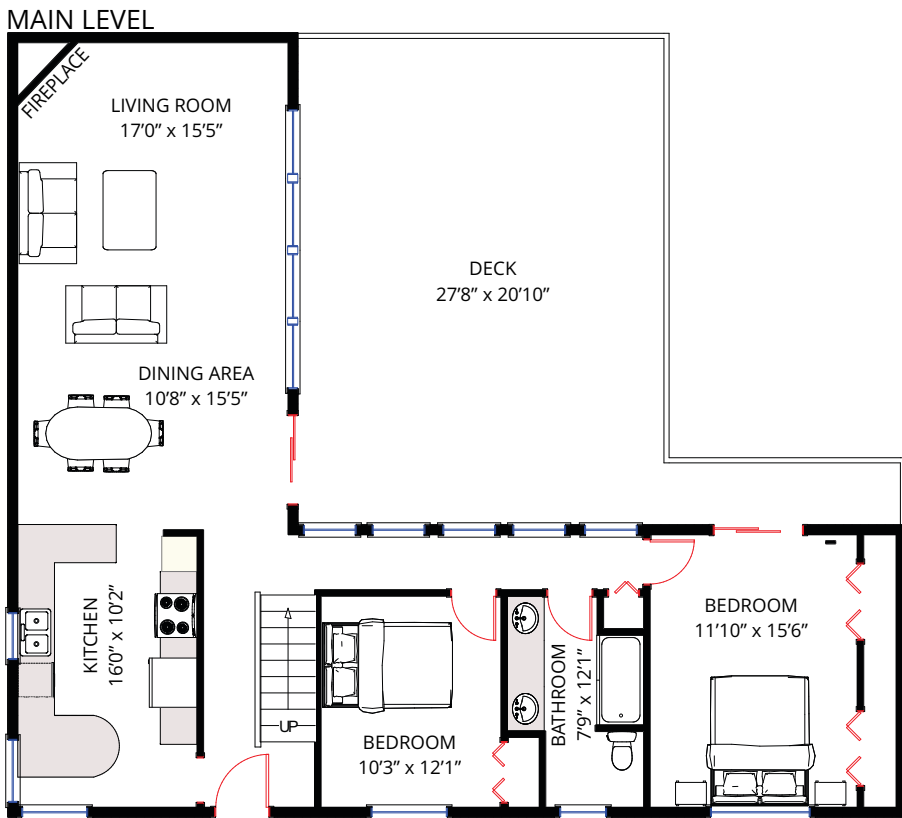

LOWER LEVEL: 1,759 sq ft
 MAIN LEVEL: 1,293 sq ft
TOTAL: 3,052 sq ft
 DECK: 640 sq ft

Each office is independently owned and operated

THIS FLOORPLAN IS FOR ILLUSTRATION PURPOSE ONLY AND ALL DIMENSIONS SHOULD BE CONSIDERED APPROXIMATE
 THIS COMMUNICATION IS NOT INTENDED TO CAUSE OR INDUCE BREACH OF AN EXISTING AGENCY AGREEMENT