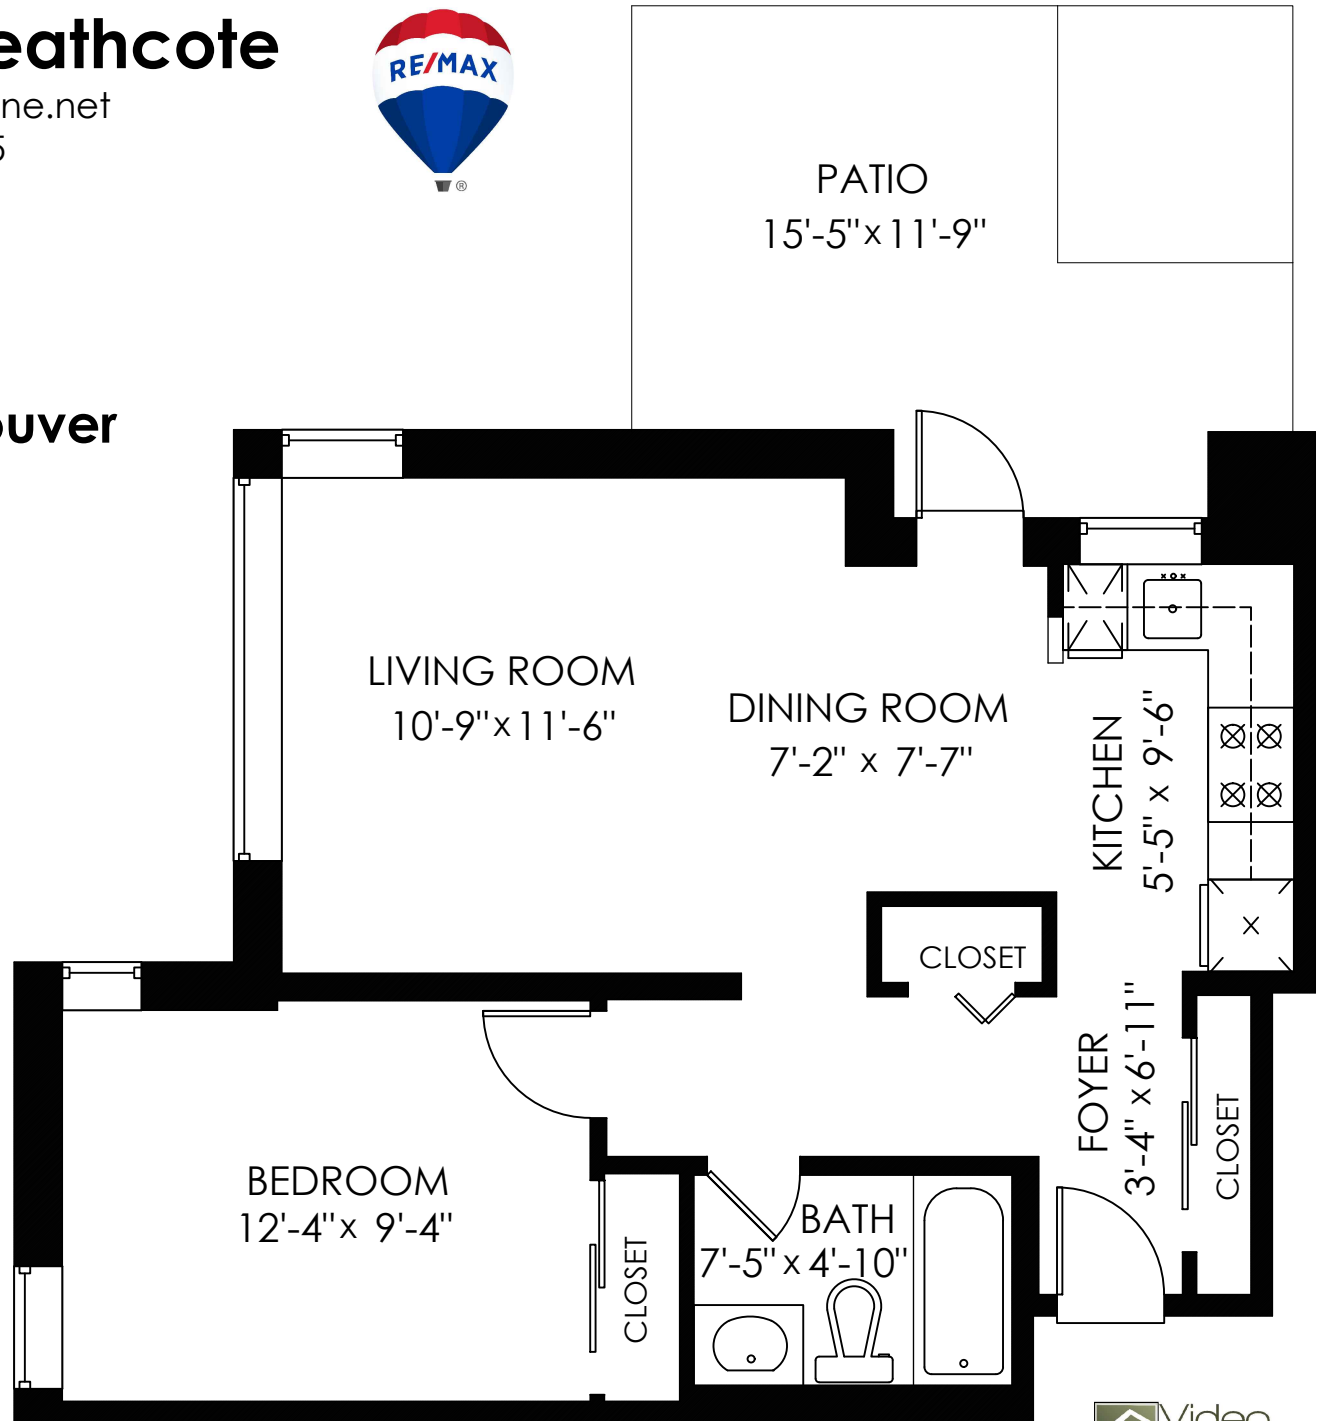

Jane Heathcote

info@justaskjane.net
(604) 833-5625

103-2920 Ash St, Vancouver

Floor Area:	600 sq.ft.
Patio:	168 sq.ft.
Ceiling Height:	8'-0"

www.DraftOnSite.com

Measuring, Design & Permits | 604-876-3738

E&O Insured for \$1,000,000. Total square foot calculated to gross unit area SQFT based on interior measurements to exterior walls, not taken from original blueprints, may include unfinished area. www.vopenhouse.ca