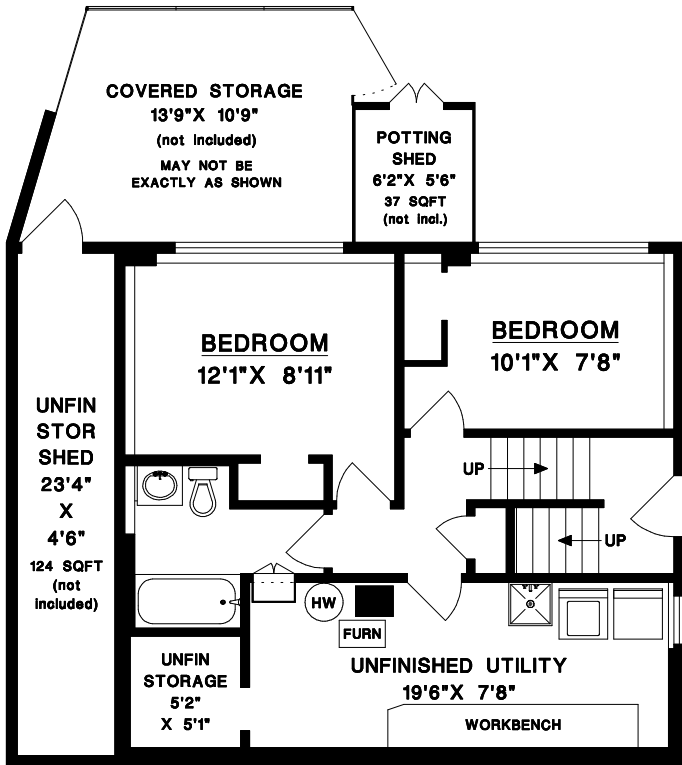

TEAM DASH

Martin Dash
604.760.8609
martincharlesdash@hotmail.com

Carmen McCracken
604.809.9626
carmenmccracken54@gmail.com

teamdash.ca

MAIN LEVEL

**2276 BURQUITLAM DRIVE
VANCOUVER, BC**

MAIN LEVEL	772	SQFT
LOWER LEVEL (FINISHED)	433	SQFT
TOTAL	1205	SQFT
LOWER LEVEL (UNFINISHED)	215	SQFT
TOTAL	1420	SQFT

LOWER LEVEL

COVERED DECK	215	SQFT
UNFIN STOR SHED	124	SQFT
POTTING SHED	37	SQFT

© NO REPRODUCTION OF THIS PLAN IN ANY FORM IS ALLOWED UNLESS PERMISSION IS GIVEN BY:

2276BURQ S107 OCT 12/17