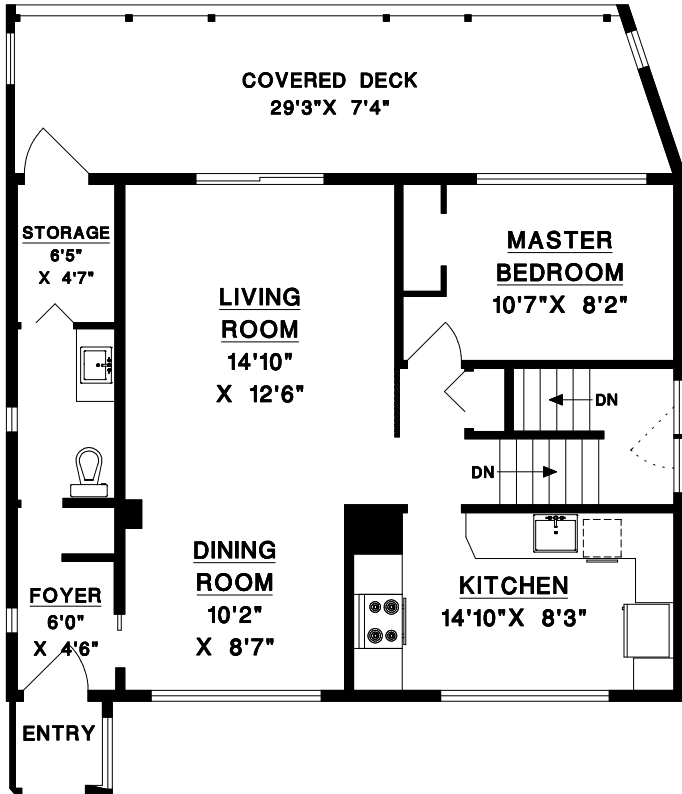

TEAM DASH

Martin Dash
604.760.8609
martincharlesdash@hotmail.com

Carmen McCracken
604.809.9626
carmenmccracken54@gmail.com

teamdash.ca

MAIN LEVEL

**2276 BURQUITLAM DRIVE
VANCOUVER, BC**

MAIN LEVEL	772	SQFT
LOWER LEVEL (FINISHED)	433	SQFT
TOTAL	1205	SQFT
LOWER LEVEL (UNFINISHED)	215	SQFT
TOTAL	1420	SQFT

LOWER LEVEL

COVERED DECK	215	SQFT
UNFIN STOR SHED	124	SQFT
POTTING SHED	37	SQFT

© NO REPRODUCTION OF THIS PLAN IN ANY FORM IS ALLOWED UNLESS PERMISSION IS GIVEN BY:

2276BURQ S107 OCT 12/17