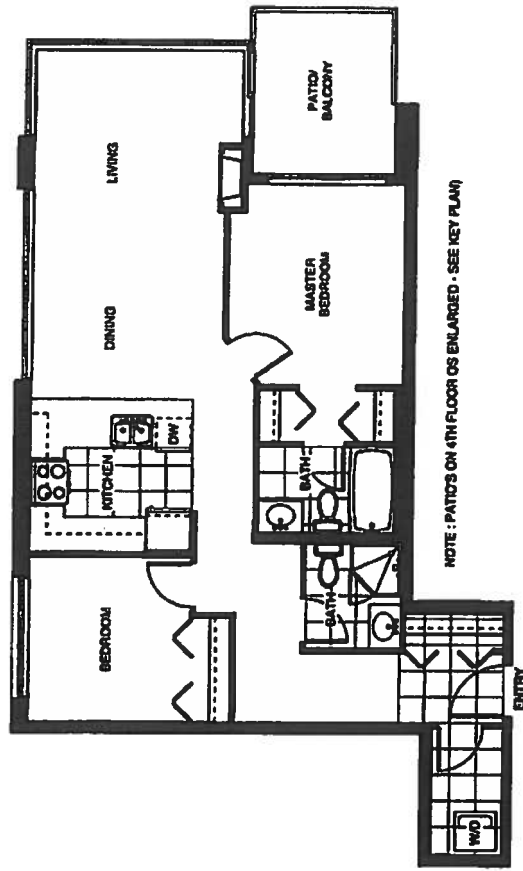

PLAN H (SUITES 401 TO 2001)  
2 BEDROOM  
924 SF

NOTE: PATIOS ON 4TH FLOOR OS ENLARGED - SEE KEY PLAN

Floors 5 - 20

Floor 4