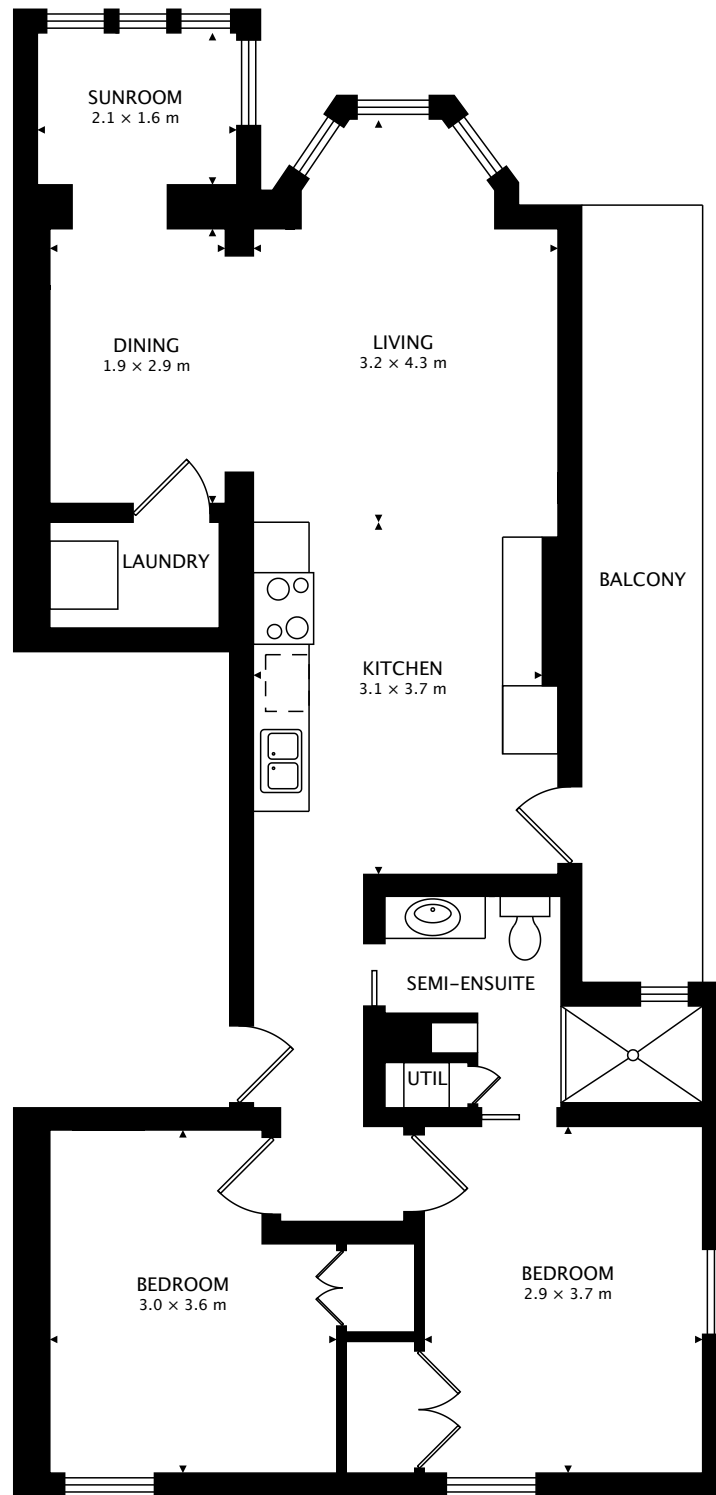

10 SYLVAN AVE #2  
TORONTO, ON M6H 1G3, CANADA

85.9 m<sup>2</sup> + 10.5 m<sup>2</sup> BALCONY