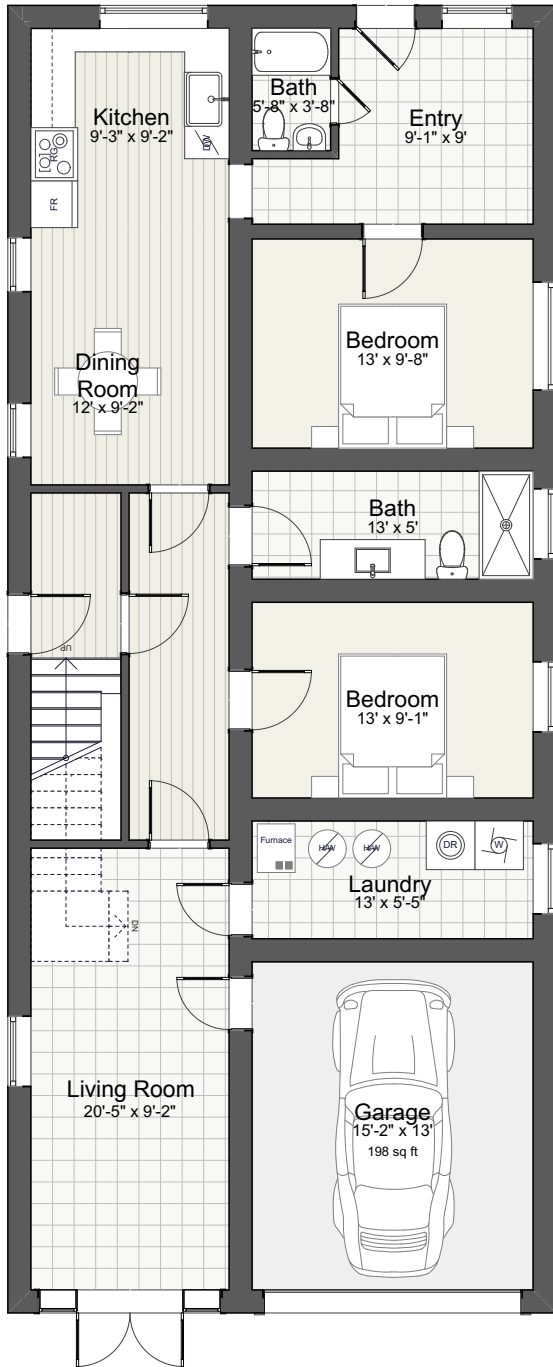

Main Level

Upper Level

REINE PHOTOGRAPHY & DESIGN
www.reinepnd.ca 604.782.2615