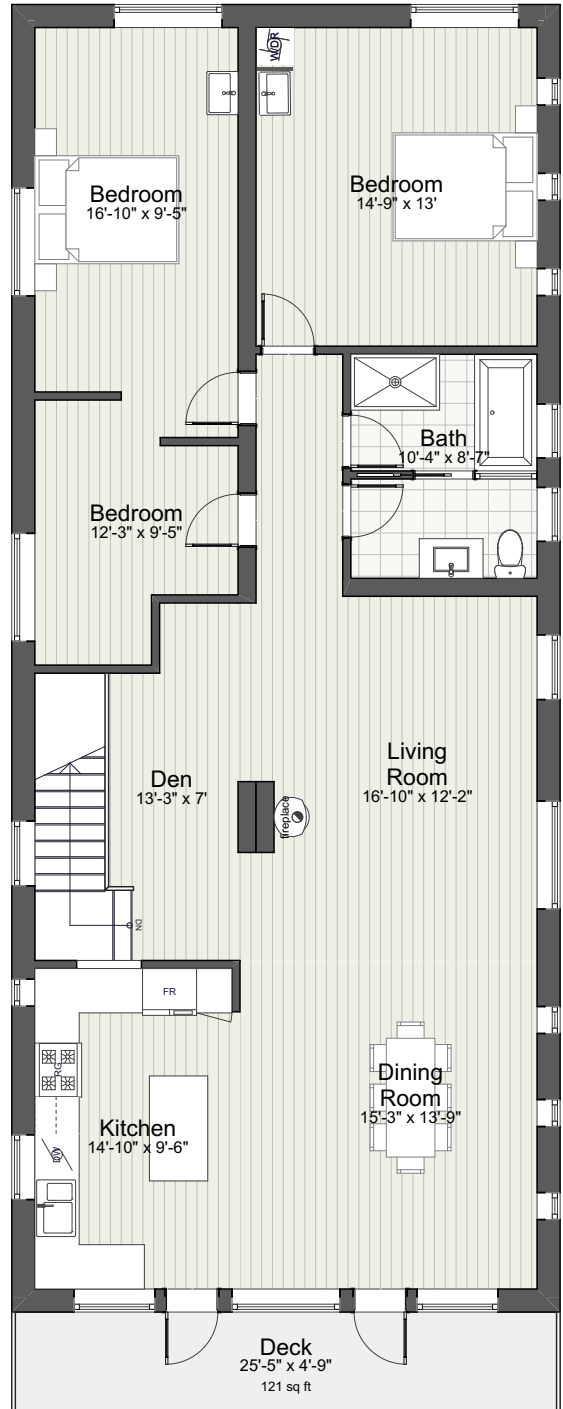

Main Level

Upper Level

REINE PHOTOGRAPHY & DESIGN
www.reinepnd.ca 604.782.2615