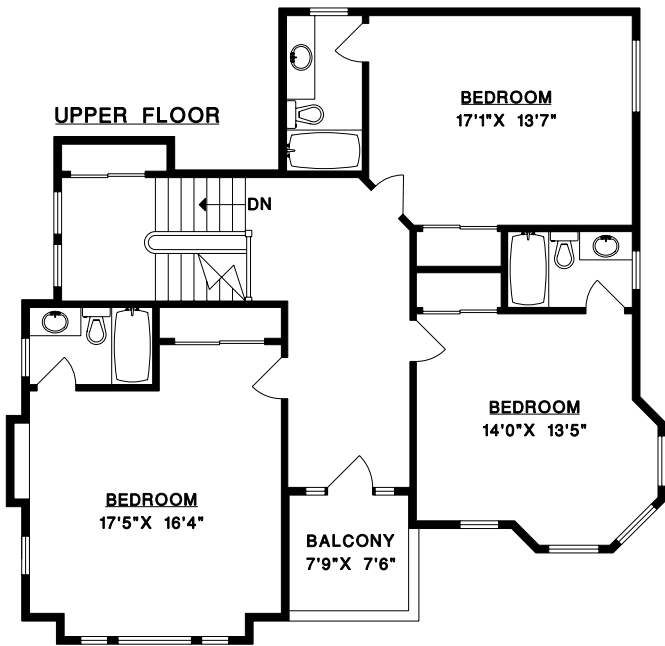

D E X T E R A S S O C I A T E S

TOM EVERITT & KERRY EVERITT
604-773-1602 604-773-7812

6038 ADERA ST.
VANCOUVER, B.C.

UPPER FLOOR	1306 SQ. FT.
MAIN FLOOR	3057 SQ. FT.
* LOWER FLOOR	3184 SQ. FT.
TOTAL	7547 SQ. FT.

BALCONY	58 SQ. FT.
PATIO	281 SQ. FT.
PORCH	240 SQ. FT.

*Includes pool area.

LOWER FLOOR