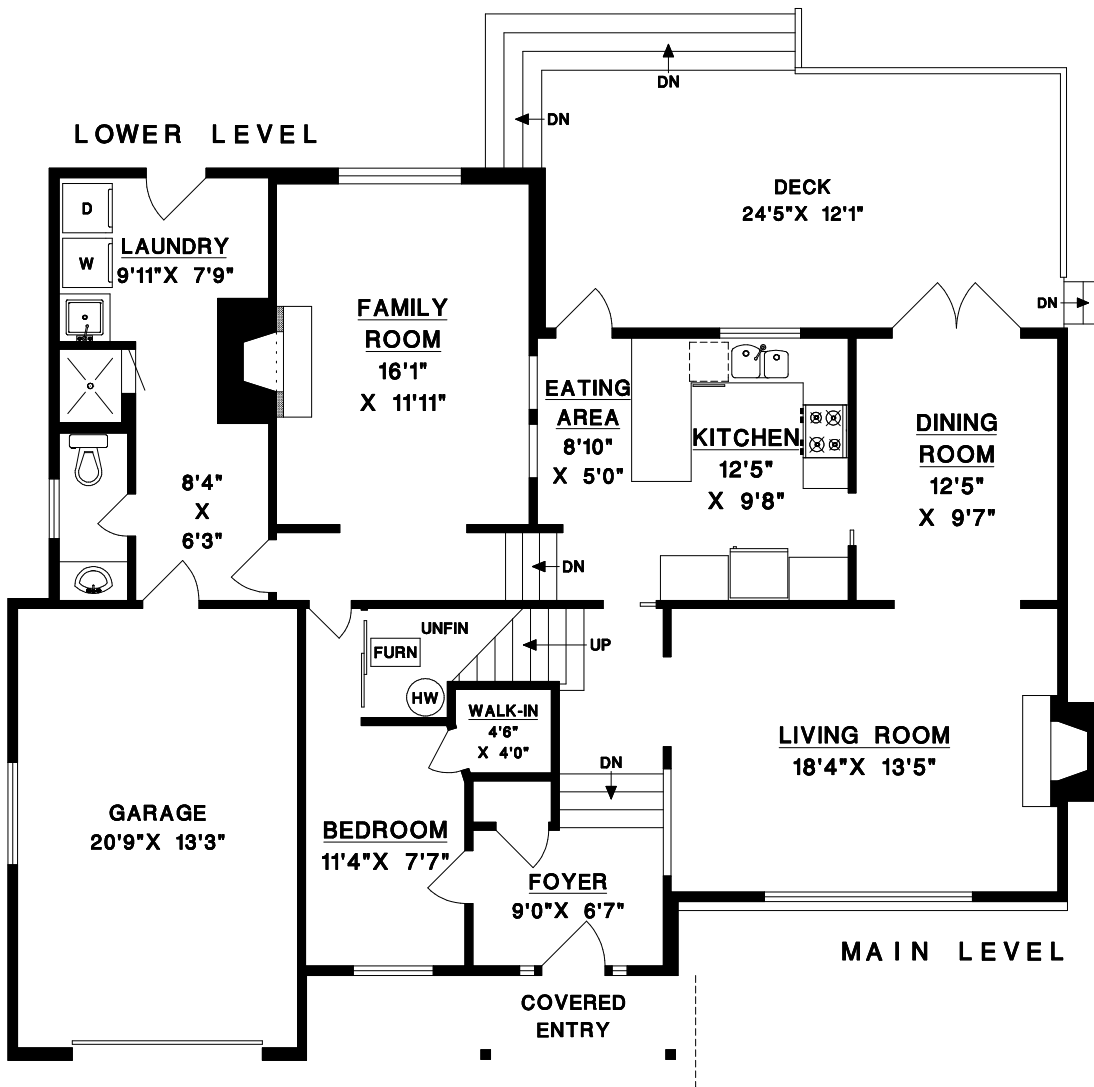

MAIN LEVEL	636	SQFT
UPPER LEVEL	786	SQFT
LOWER LEVEL*	749	SQFT
TOTAL	2171	SQFT

GARAGE	296	SQFT
DECK	297	SQFT

* INCLUDES UNFINISHED FURNACE ROOM (37 SQFT)

LOWER LEVEL

MAIN LEVEL