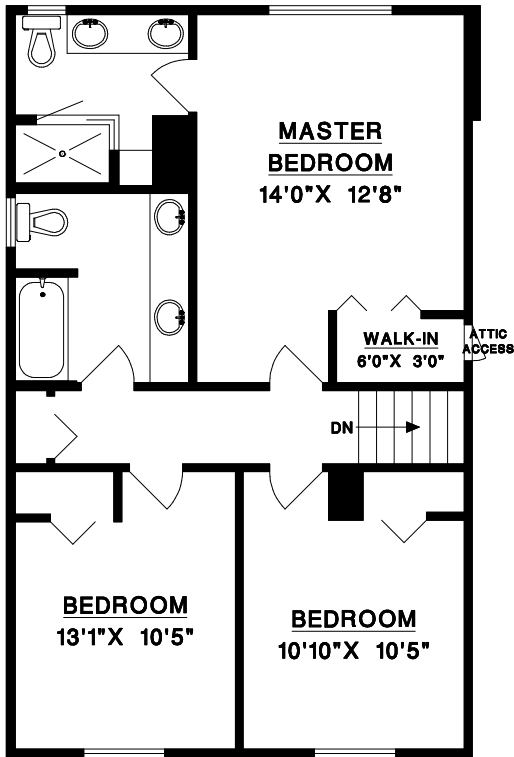

**4760 PEMBROKE PLACE
RICHMOND, BC**

UPPER LEVEL