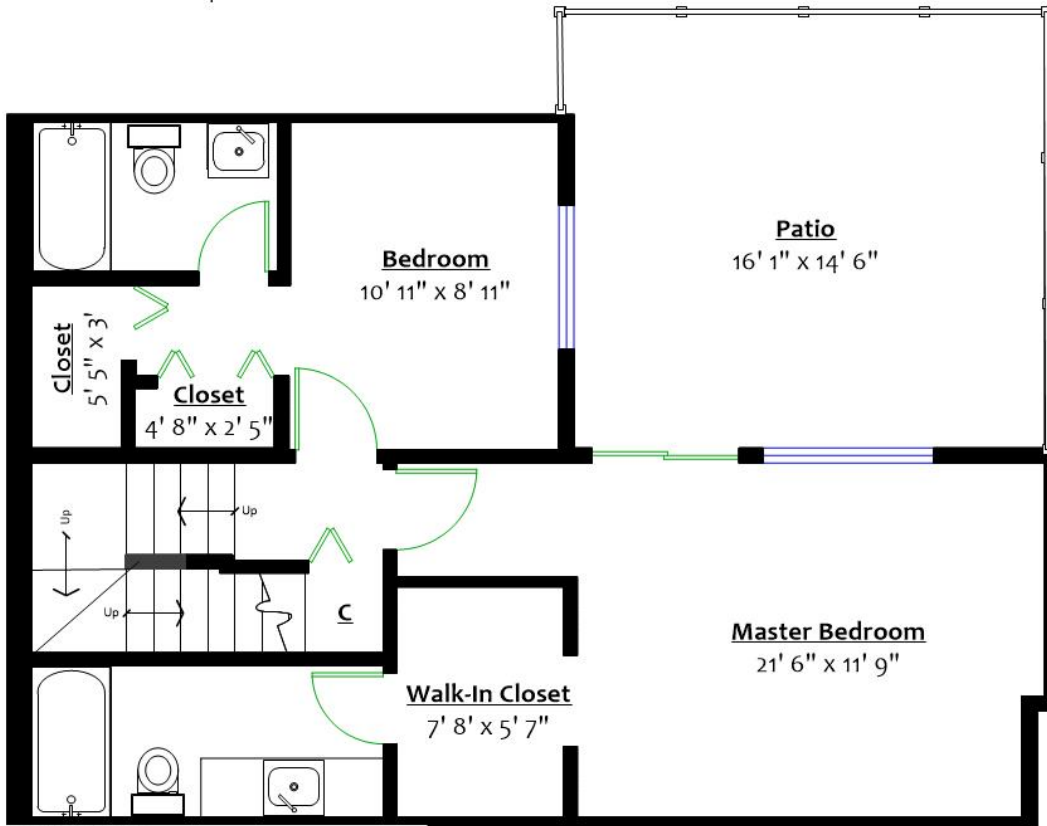

## Totals\*\*

Main Level:	668 sq. ft.	Patio:	228 sq. ft.
Lower Level:	649 sq. ft.	Deck:	48 sq. ft.
Total:	1,314 sq. ft.	Total:	276 sq. ft.

Nikki Cvitanovic  
778.926.6464

### MAIN LEVEL

Floor Area: 668 Sq. Ft.

### LOWER LEVEL

Floor Area: 646 Sq. Ft.