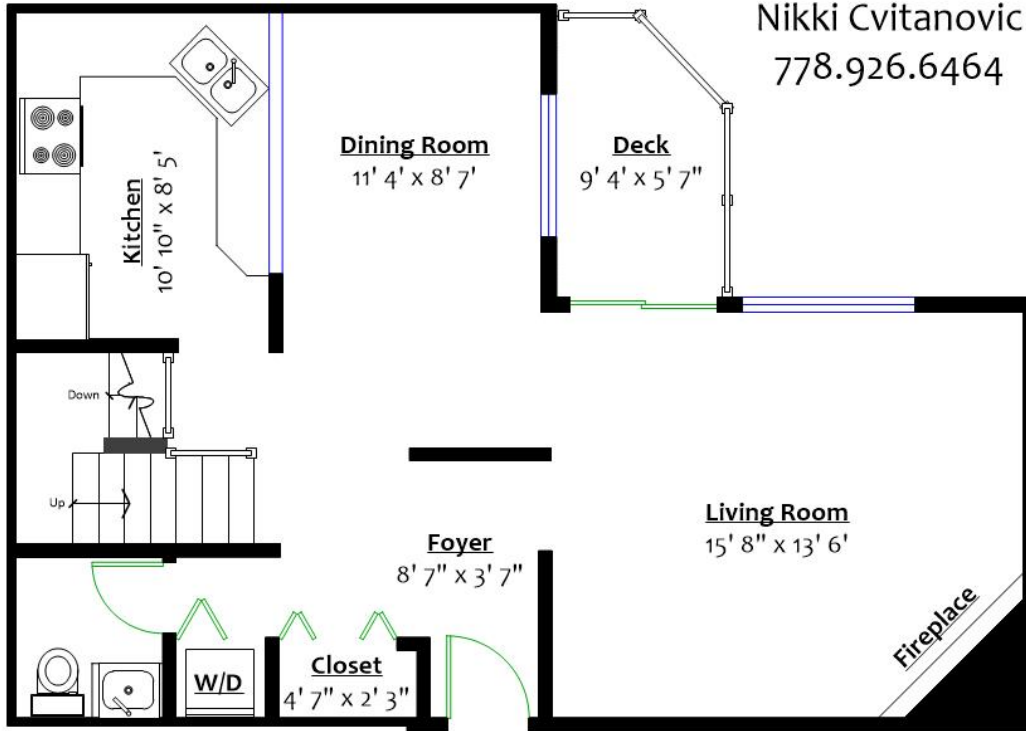

## Totals\*\*

Main Level:	668 sq. ft.	Patio:	228 sq. ft.
Lower Level:	649 sq. ft.	Deck:	48 sq. ft.
Total:	1,314 sq. ft.	Total:	276 sq. ft.

Nikki Cvitanovic  
778.926.6464

### MAIN LEVEL

Floor Area: 668 Sq. Ft.

### LOWER LEVEL

Floor Area: 646 Sq. Ft.