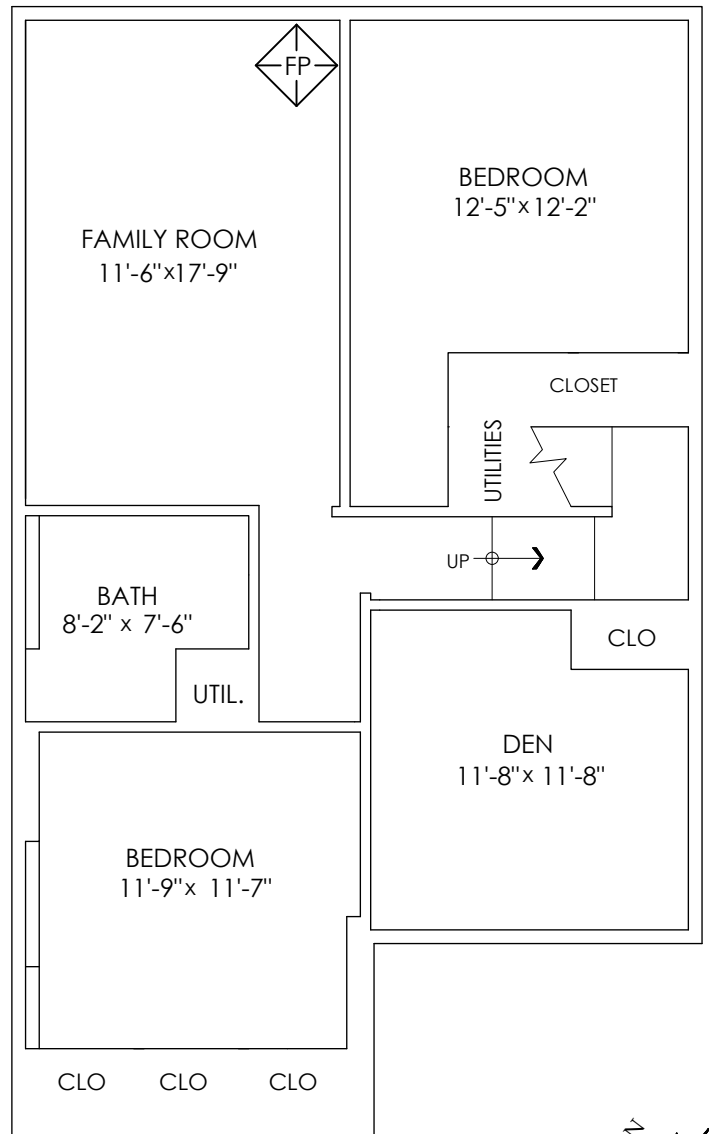

11-3350 Elmwood Dr, Abbotsford

Main Floor: 959 sq.ft.
 Lower Floor: 959 sq.ft.
Total: 1,918 sq.ft.

Balcony: 126 sq.ft.

Main Floor Plan

Floor Area: 959 sq.ft.
 Ceiling Height: 7'-11"

Lower Floor Plan

Floor Area: 959 sq.ft.
 Ceiling Height: 7'-8"