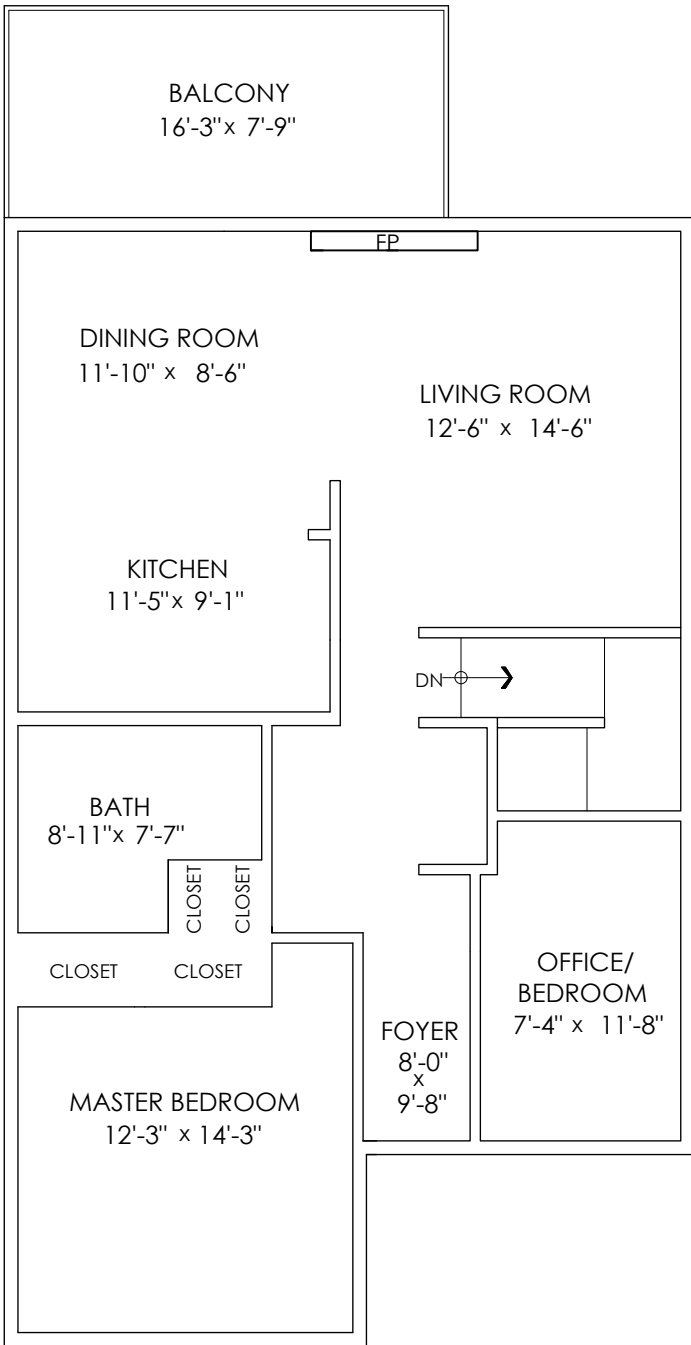

11-3350 Elmwood Dr, Abbotsford

Main Floor: 959 sq.ft.
 Lower Floor: 959 sq.ft.
Total: 1,918 sq.ft.

Balcony: 126 sq.ft.

Main Floor Plan

Floor Area: 959 sq.ft.
 Ceiling Height: 7'-11"

Lower Floor Plan

Floor Area: 959 sq.ft.
 Ceiling Height: 7'-8"