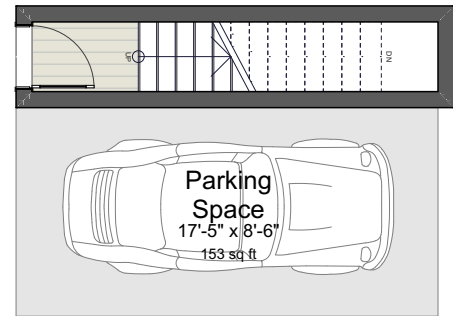

## 1678 McLean Drive

RICK STONEHOUSE PREC\*  
DWAYNE LAUNT PREC\*  
SHAUN GREGORY PREC\*  
KRYSTIAN THOMAS

Third Level	343	Balcony	25
Upper Level	327	Deck	35
Main Level	470	Parking Space	153
Lower Level	60	Patio	64
	1,200 sq ft	Rooftop Deck	257

Rooftop Deck

Lower Level

Main Level

Third Level

Upper Level