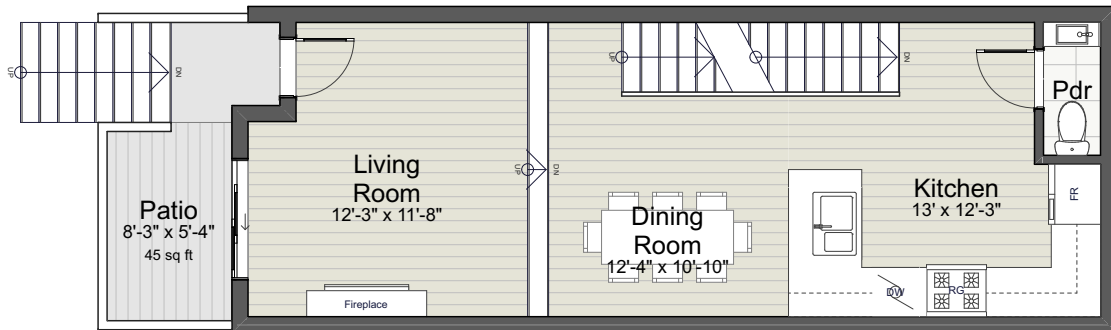

## 1678 McLean Drive

RICK STONEHOUSE PREC\*  
DWAYNE LAUNT PREC\*  
SHAUN GREGORY PREC\*  
KRYSTIAN THOMAS

Third Level	343	Balcony	25
Upper Level	327	Deck	35
Main Level	470	Parking Space	153
Lower Level	60	Patio	64
	1,200 sq ft	Rooftop Deck	257

Rooftop Deck

Lower Level

Main Level

Third Level

Upper Level