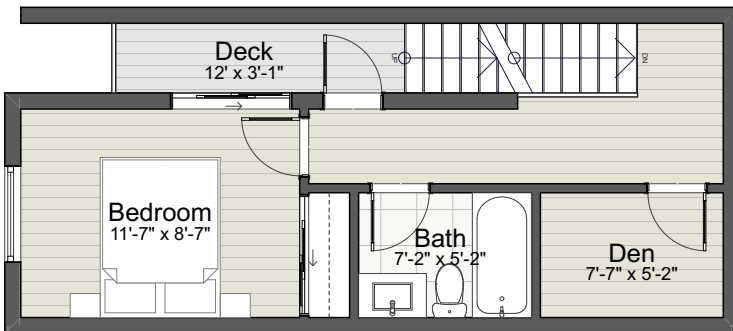

## 1678 McLean Drive

RICK STONEHOUSE PREC\*  
DWAYNE LAUNT PREC\*  
SHAUN GREGORY PREC\*  
KRYSTIAN THOMAS

Third Level	343	Balcony	25
Upper Level	327	Deck	35
Main Level	470	Parking Space	153
Lower Level	60	Patio	64
	1,200 sq ft	Rooftop Deck	257

Rooftop Deck

Lower Level

Main Level

Third Level

Upper Level