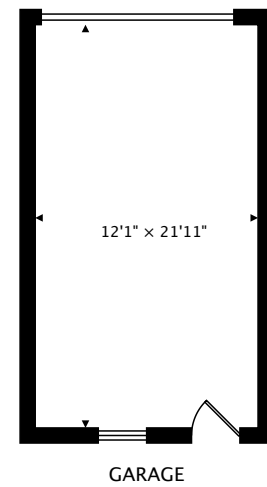

56 PENDRITH ST
TORONTO, ON M6G 1R7, CANADA

TOTAL
1025 sq ft + 579 sq ft BELOW GRADE