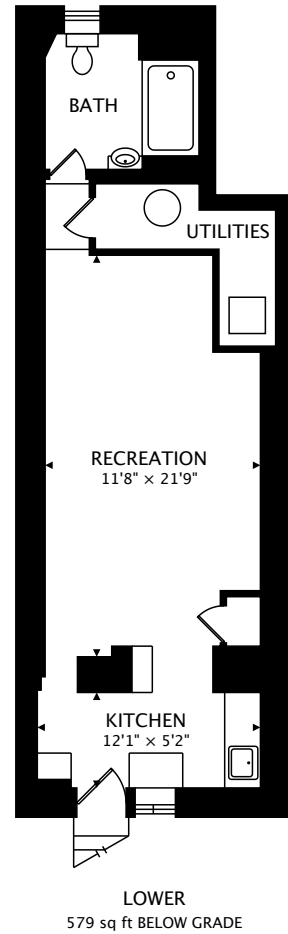

56 PENDRITH ST
TORONTO, ON M6G 1R7, CANADA

TOTAL
1025 sq ft + 579 sq ft BELOW GRADE