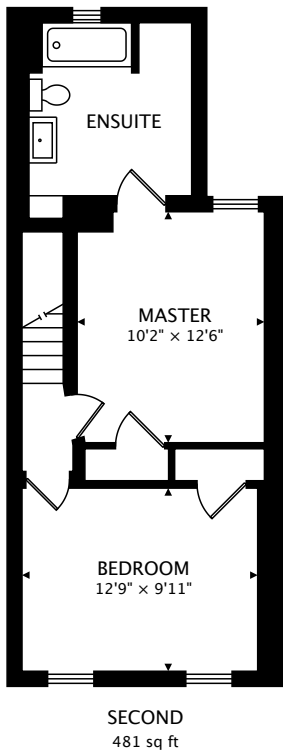

56 PENDRITH ST
TORONTO, ON M6G 1R7, CANADA

TOTAL
1025 sq ft + 579 sq ft BELOW GRADE