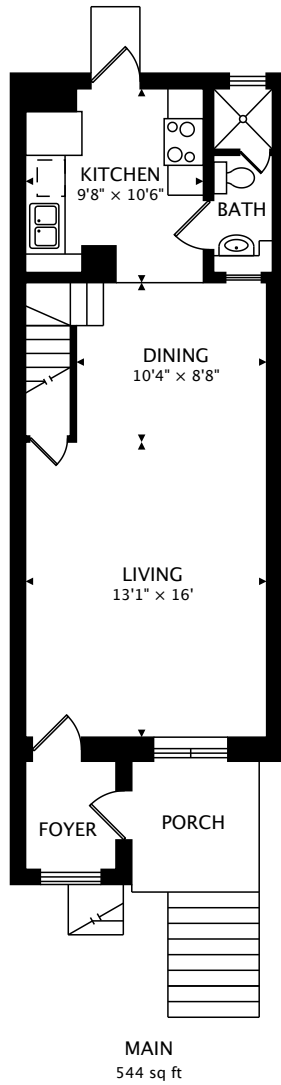

56 PENDRITH ST
TORONTO, ON M6G 1R7, CANADA

TOTAL
1025 sq ft + 579 sq ft BELOW GRADE