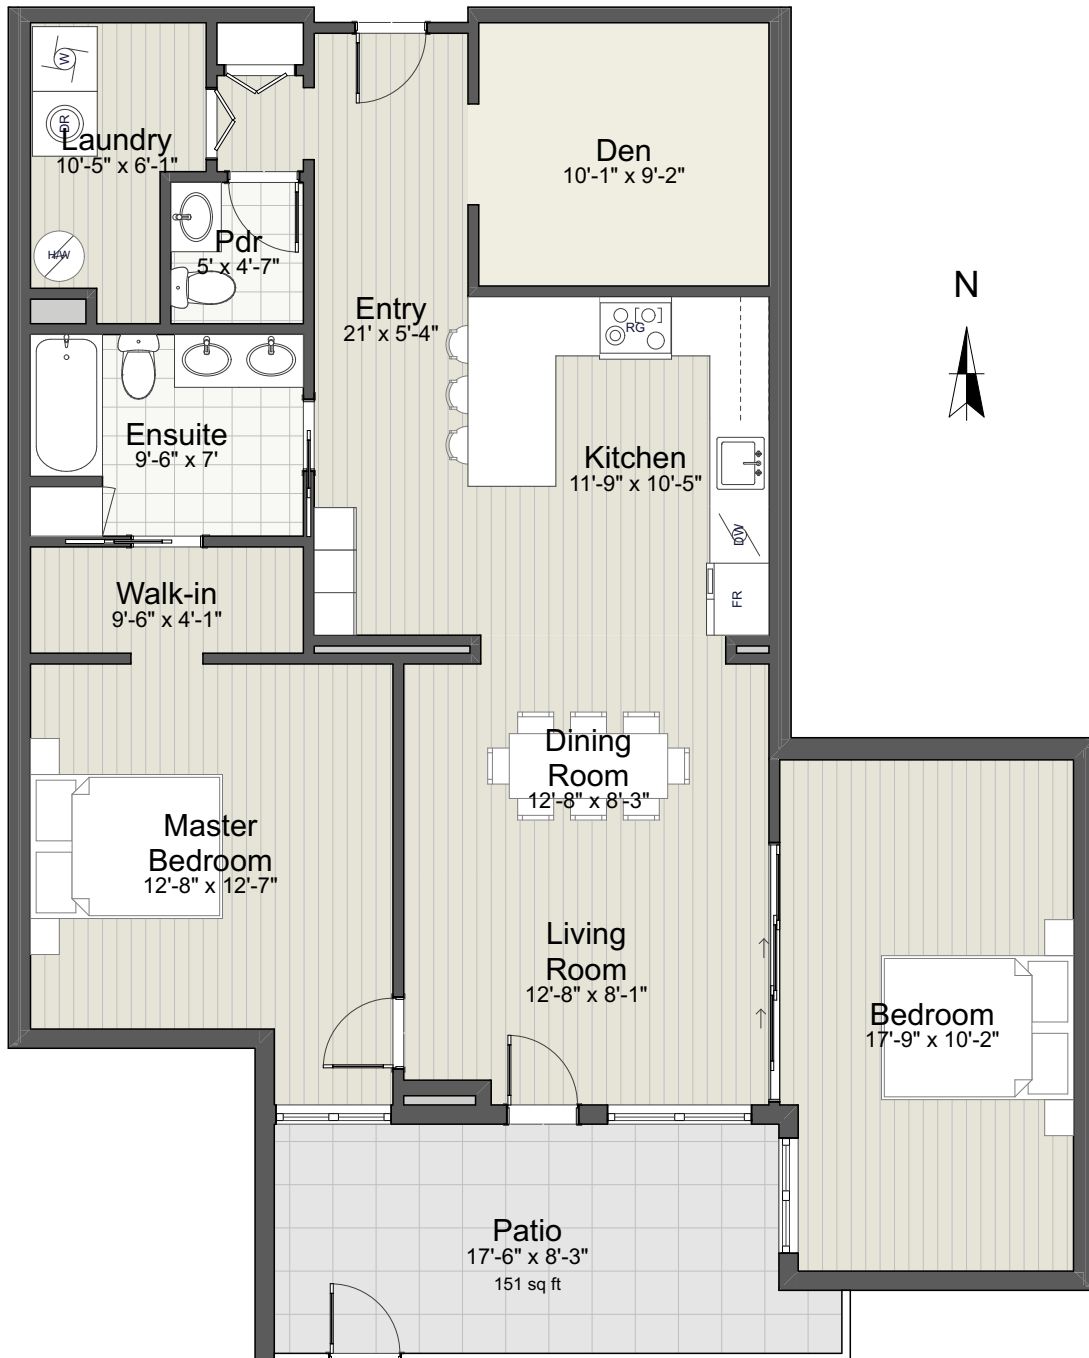

STONEHOUSE

T E A M

Sutton Group - West Coast Realty
emailus@stonehouseteam.com
604.255.7575

1477 Fountain Way Road Suite 202

RICK STONEHOUSE PREC*
DWAYNE LAUNT PREC*
SHAUN GREGORY PREC*
KRYSTIAN THOMAS

Floor Area 1203 s.f.