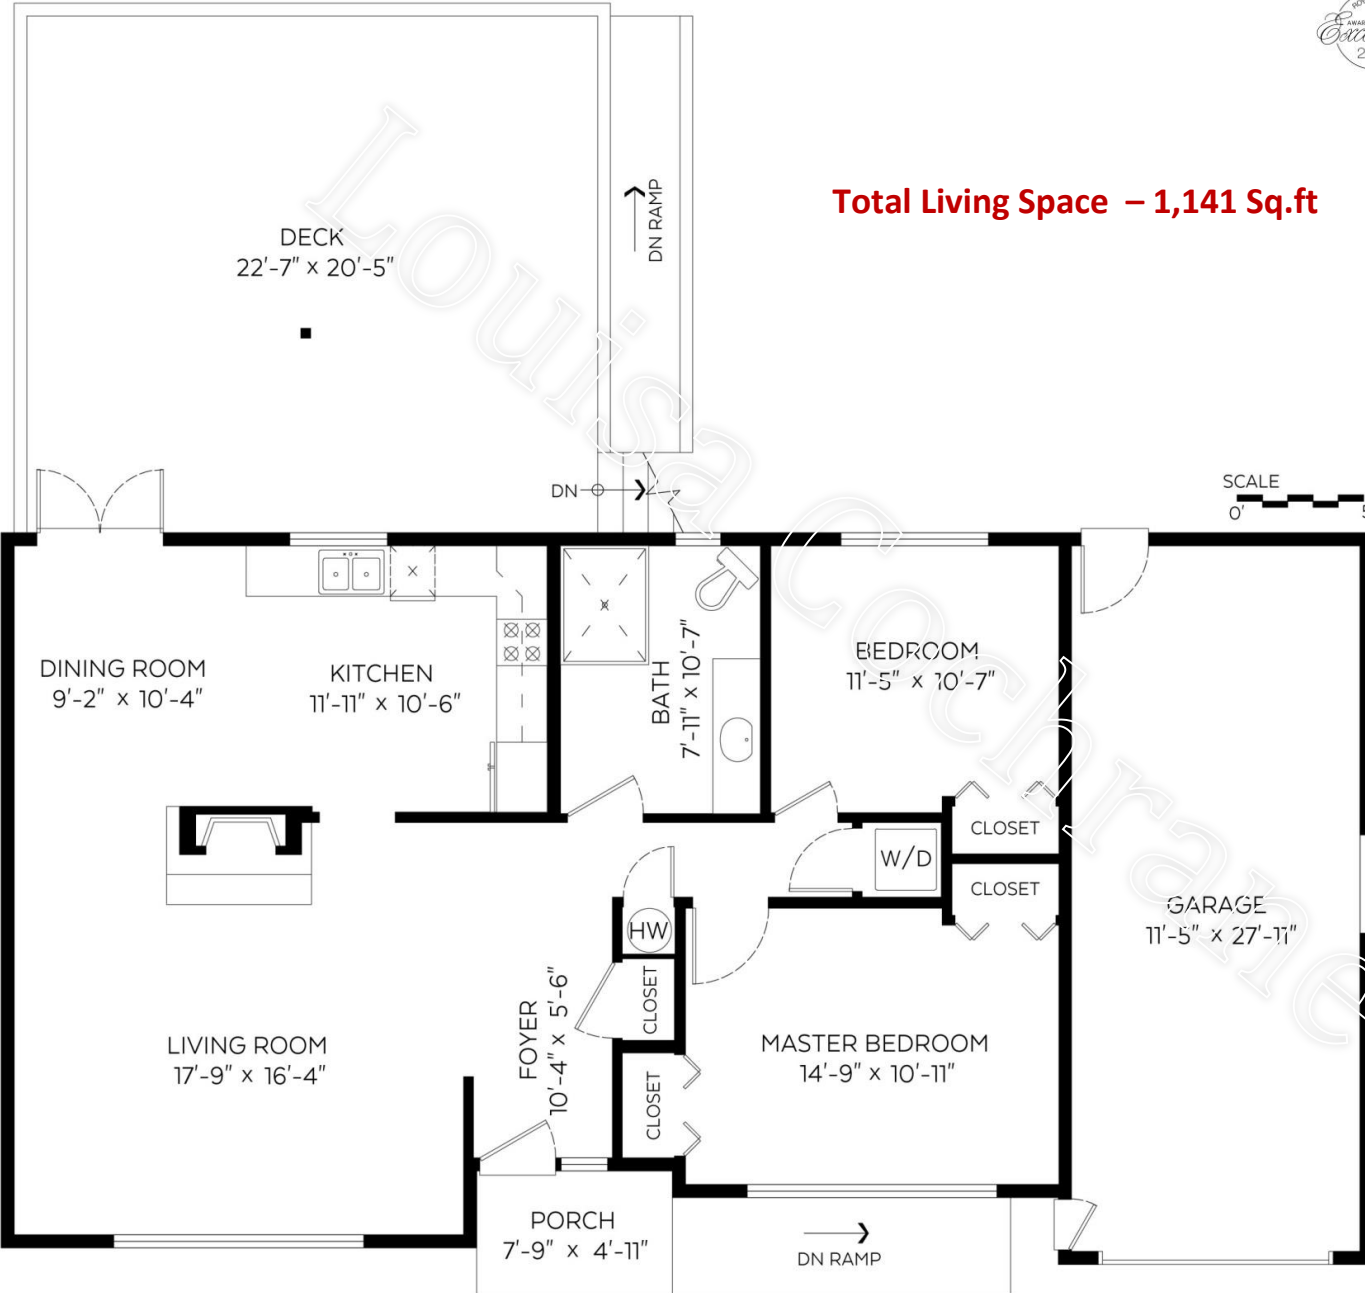

Floorplans ~ 3485 Otter Lake Rd.

Total Living Space – 1,141 Sq.ft

Auxiliary Area
Garage: 347 Sqft
Deck: 494 Sqft
Porch: 38 Sqft