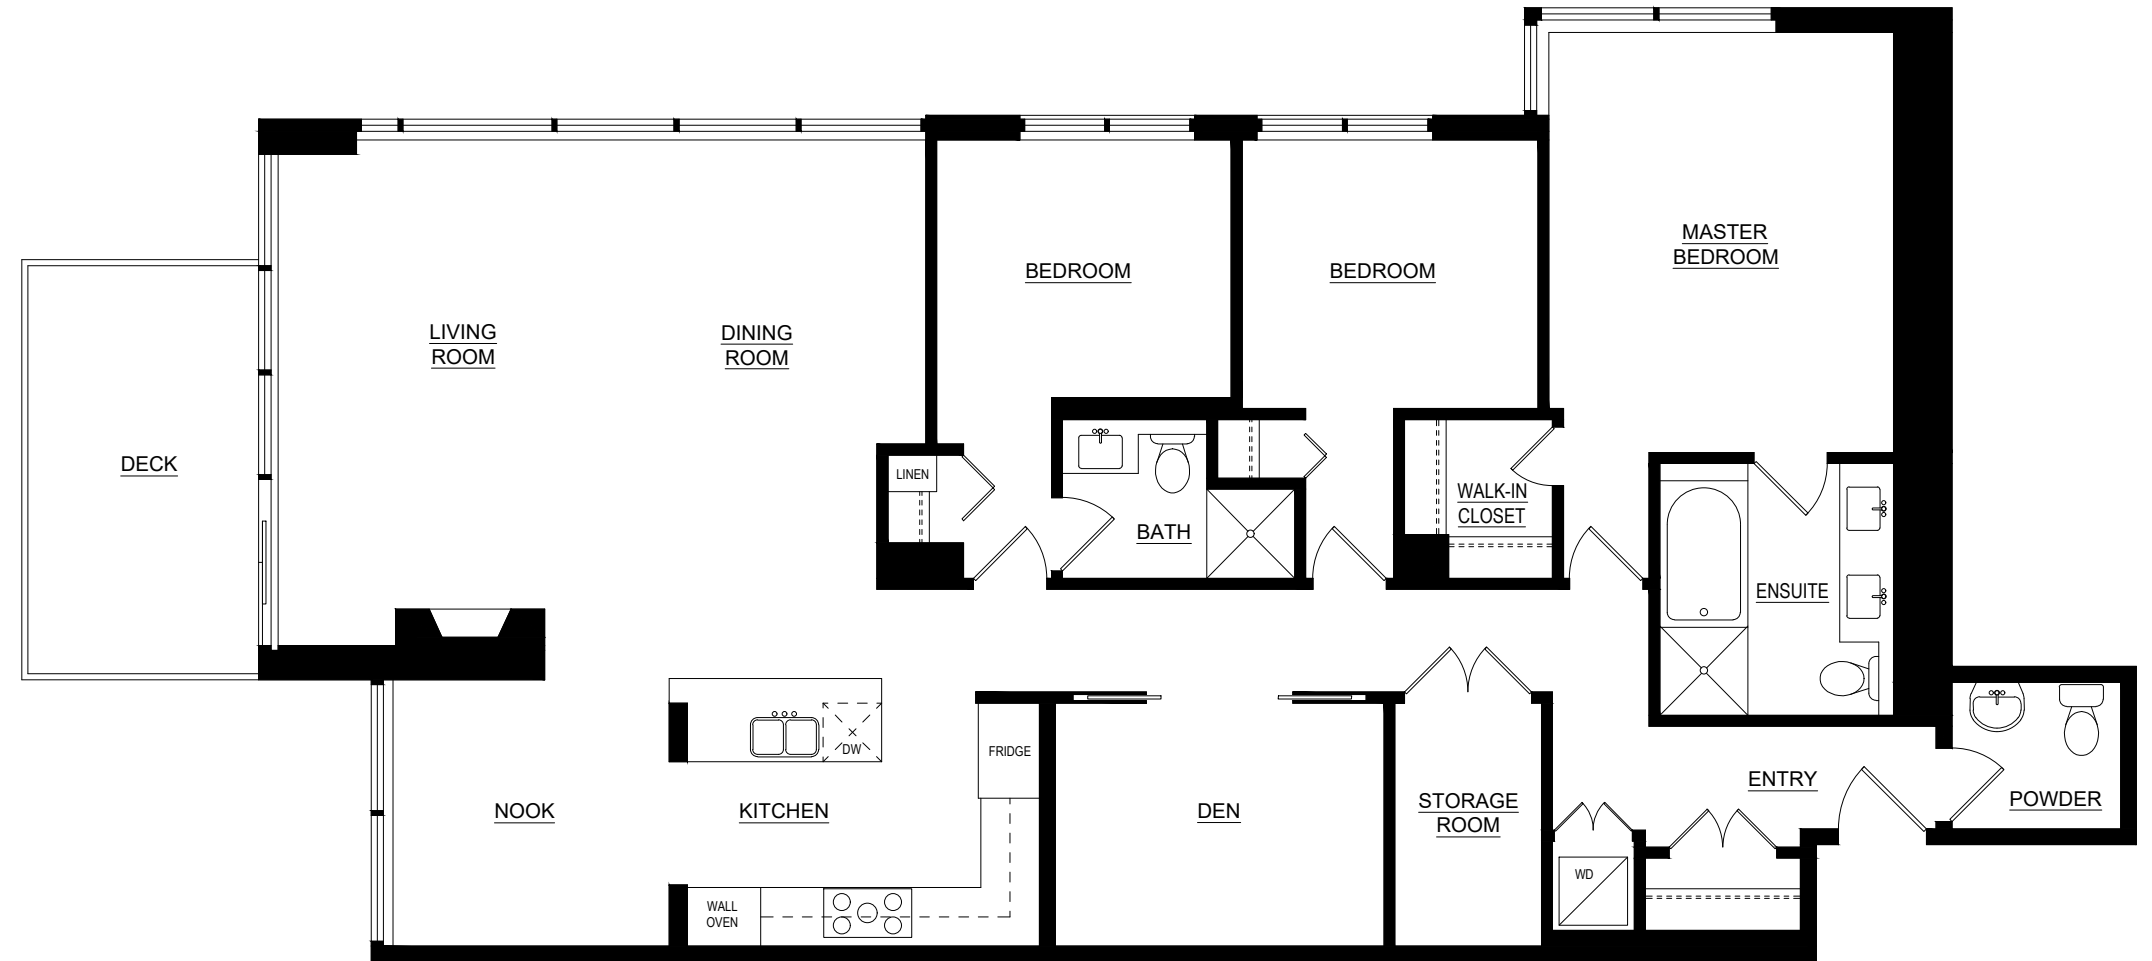

MARGARET WONG

DEXTER REALTY

778-288-6330

MARGARETHOMES.COM

*margaret & john*  
WE JOIN COMMUNITIES.

FLOOR PLAN

FLOOR AREA: 1,625 SQFT