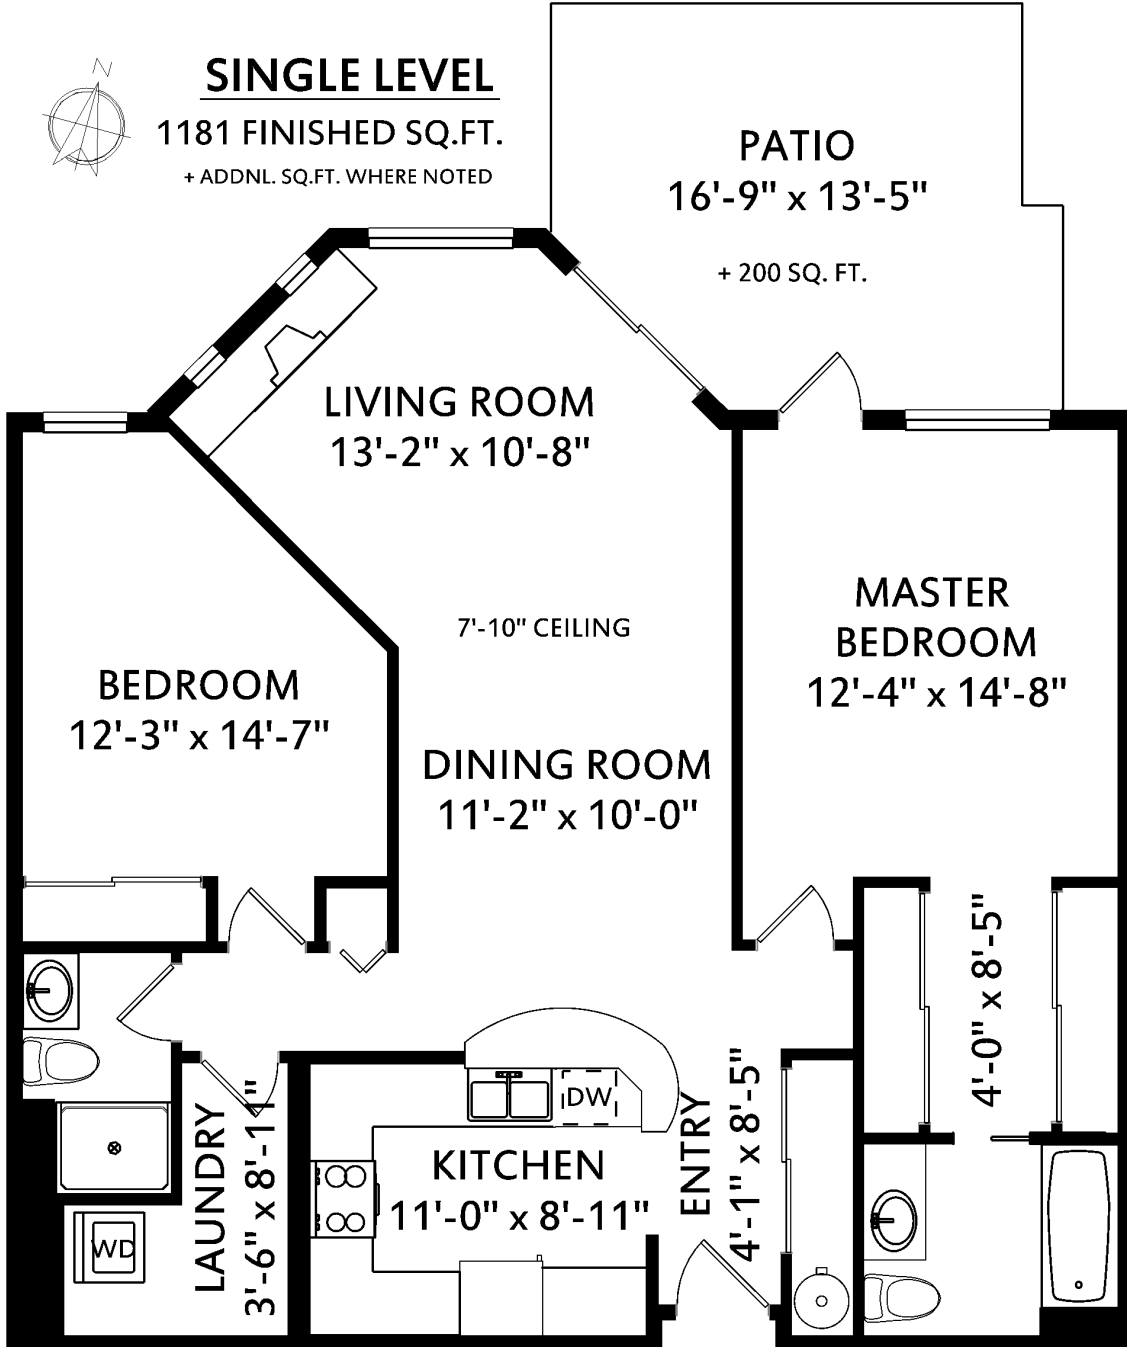

103-1083 Tillicum Rd

	Fin. Sq.Ft.	UnFin. Sq.Ft.	Total Sq.Ft.
Single Level	1181	0	1181
Total	1181	0	1181

Shown length and width dimensions are approximate.
Area sq.ft. is representative of the on-site measurements. (1" accuracy)