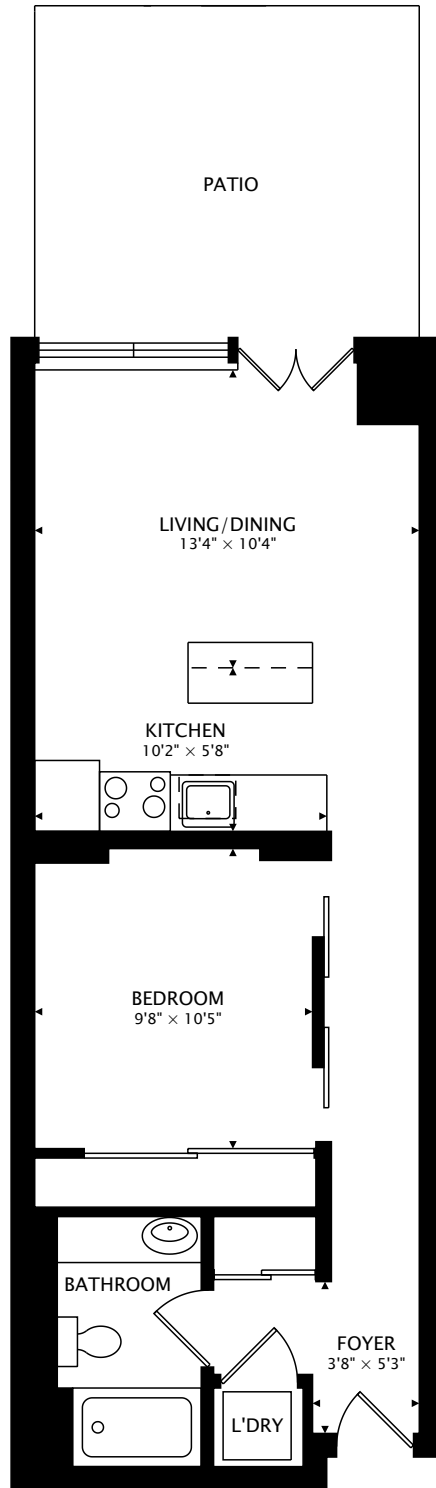

350 WELLINGTON STREET WEST #G09

TORONTO, ONTARIO M5V 3W9

563 sq ft + 151 sq ft PATIO