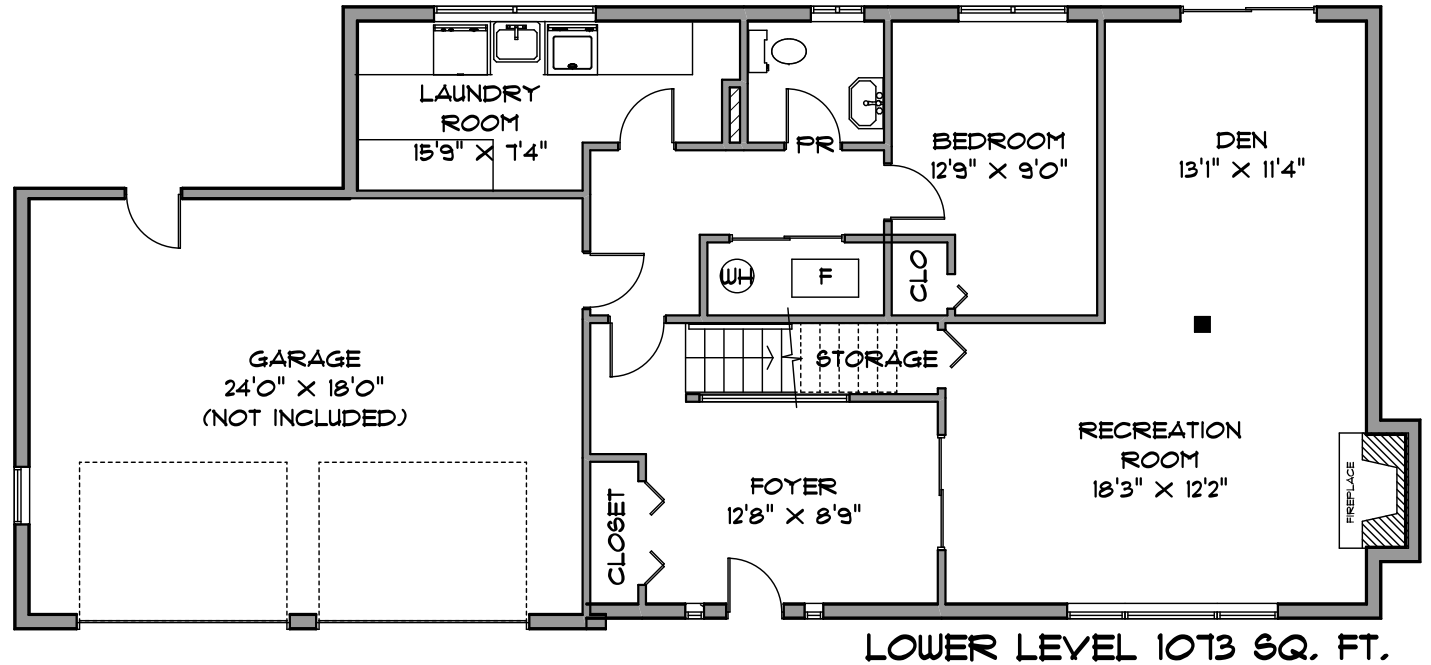

6511 BRADFORD PLACE
DELTA

JANET RATHBUN
604-590-4888

SQUARE FOOTAGE
MAIN LEVEL 1397
LOWER LEVEL 1073
TOTAL 2470

GARAGE 473

MEASUREMENTS SHOULD BE CONSIDERED APPROXIMATE AND ARE FOR PROMOTIONAL USE ONLY.
E & O Insured