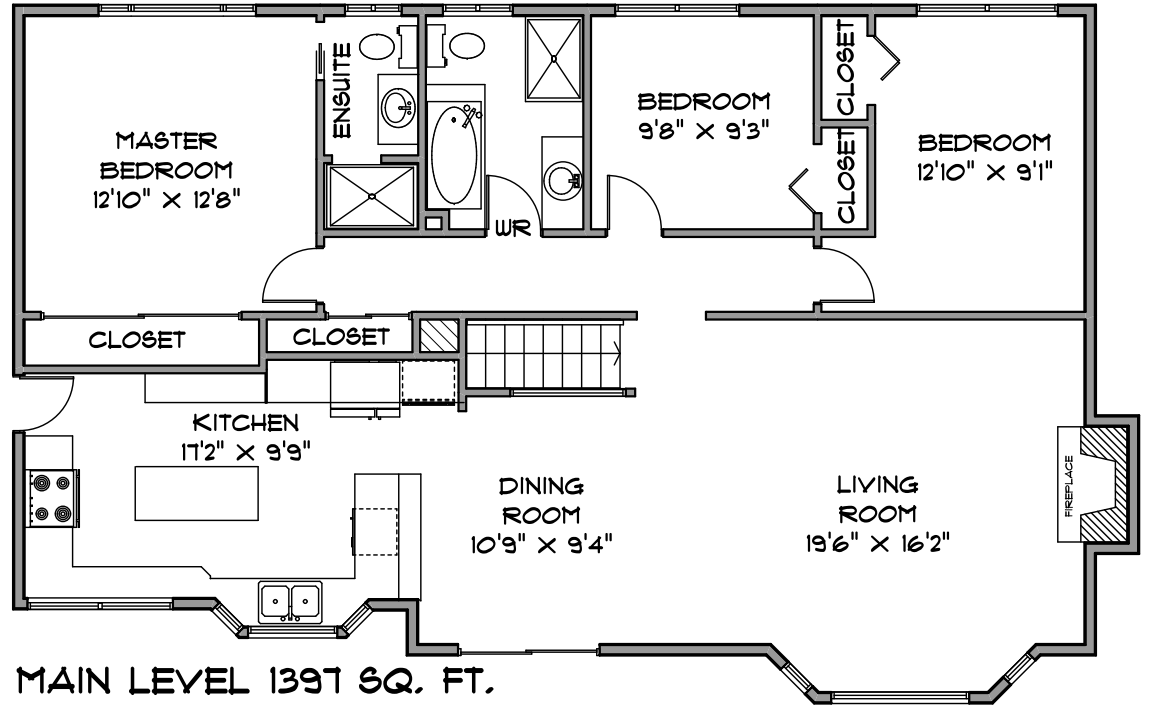

6511 BRADFORD PLACE
DELTA

JANET RATHBUN
604-590-4888

SQUARE FOOTAGE
MAIN LEVEL 1397
LOWER LEVEL 1073
TOTAL 2470

GARAGE 473

MEASUREMENTS SHOULD BE CONSIDERED APPROXIMATE AND ARE FOR PROMOTIONAL USE ONLY.
E & O Insured