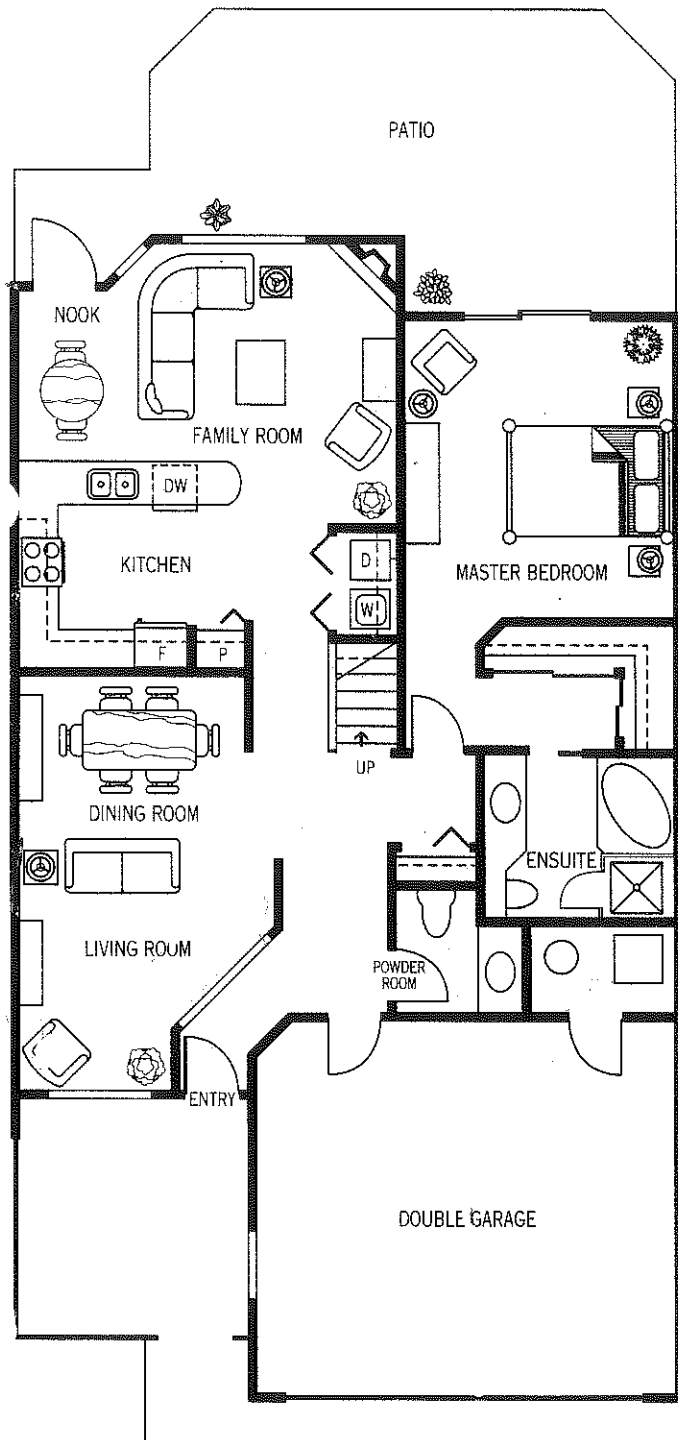

The GARDENIA

Style G 1649 - 1688 sq. ft. + loft

3 Bedrooms plus Family Room • 2 1/2 Bathrooms

Upper Level 485 - 510 sq. ft. + loft

Lower Level 1163 - 1180 sq. ft.

In our continuing effort to meet the challenge of product improvement, we reserve the right to modify or change plans, specifications, and prices without notice. Renderings are an artist's conception only. All dimensions and streets are approximate. Patio areas, exterior parking and landscaping may change from the artist's conception and are intended as general reference only. Refer to the Disclosure Statement for specific details. E. & O.E.