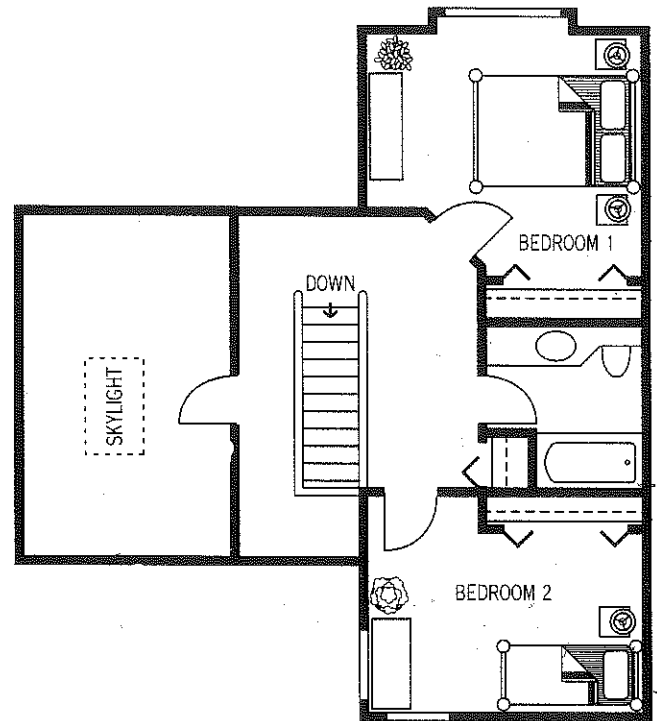

The GARDENIA

Style G 1649 - 1688 sq. ft. + loft

3 Bedrooms plus Family Room • 2 1/2 Bathrooms

Upper Level 485 - 510 sq. ft. + loft

Lower Level 1163 - 1180 sq. ft.

In our continuing effort to meet the challenge of product improvement, we reserve the right to modify or change plans, specifications, and prices without notice. Renderings are an artist's conception only. All dimensions and streets are approximate. Patio areas, exterior parking and landscaping may change from the artist's conception and are intended as general reference only. Refer to the Disclosure Statement for specific details. E. & O.E.