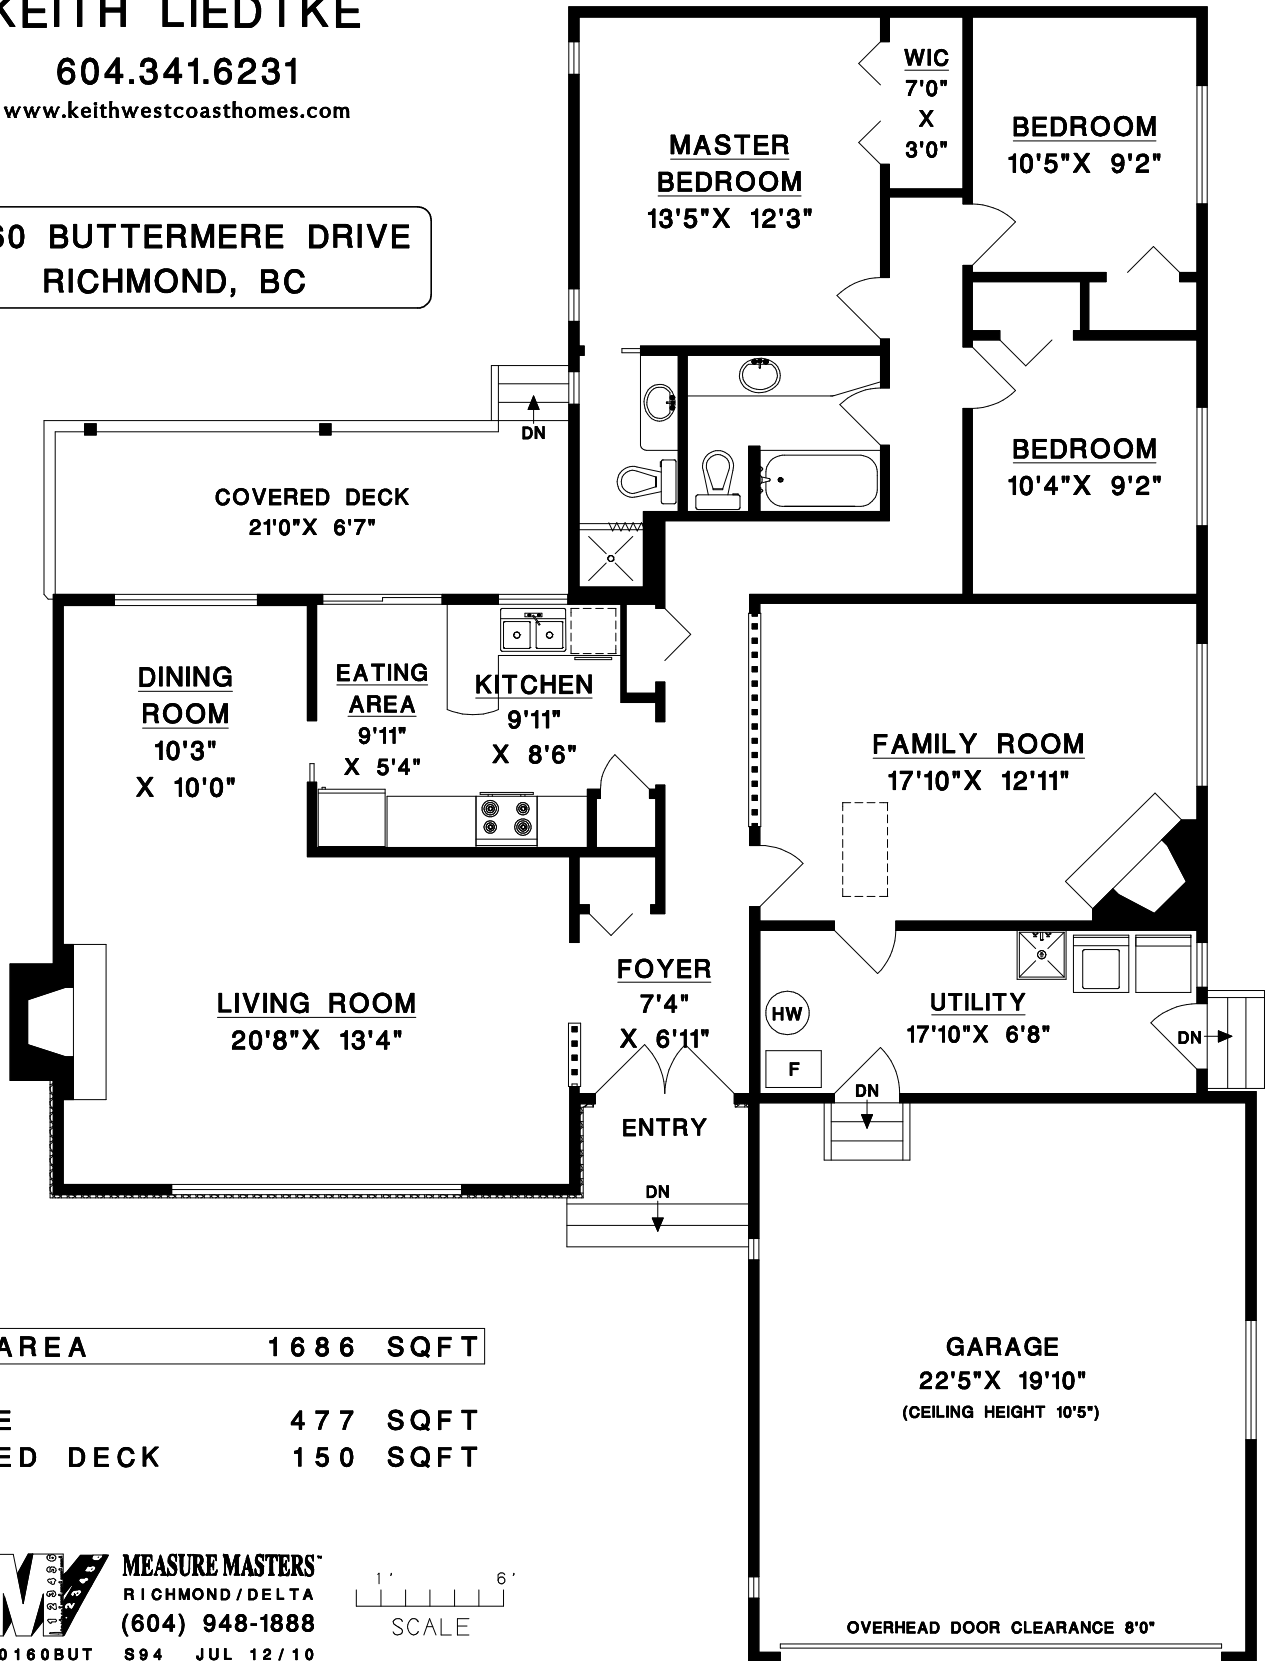

**RE/MAX**  
WESTCOAST

**KEITH LIEDTKE**

604.341.6231

www.keithwestcoasthomes.com

10160 BUTTERMERE DRIVE  
RICHMOND, BC

MAIN AREA 1686 SQFT

GARAGE 477 SQFT

COVERED DECK 150 SQFT

**MEASURE MASTERS™**  
RICHMOND / DELTA  
(604) 948-1888

10160BUT S94 JUL 12/10

OVERHEAD DOOR CLEARANCE 8'0"