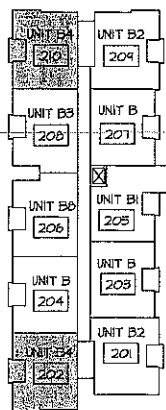

OCEAN WYNDE

UNIT TYPE B4
2 BEDROOM 1,023 sq. ft

SUITE NUMBER:
102, 110, 202, 210, 302, 309, 310, 402

GROUND LEVEL

LEVEL 2

LEVEL 3

LEVEL 4

DEVELOPER RESERVES THE RIGHT TO MAKE MINOR MODIFICATIONS SHOULD THEY BE NECESSARY
ROOM SIZES MAY VARY