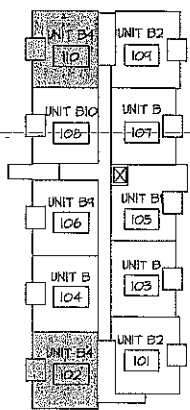

OCEAN WYNDE

UNIT TYPE B4
2 BEDROOM 1,023 sq. ft

SUITE NUMBER:
102, 110, 202, 210, 302, 309, 310, 402

GROUND LEVEL

LEVEL 2

LEVEL 3

LEVEL 4

DEVELOPER RESERVES THE RIGHT TO MAKE MINOR MODIFICATIONS SHOULD THEY BE NECESSARY
ROOM SIZES MAY VARY