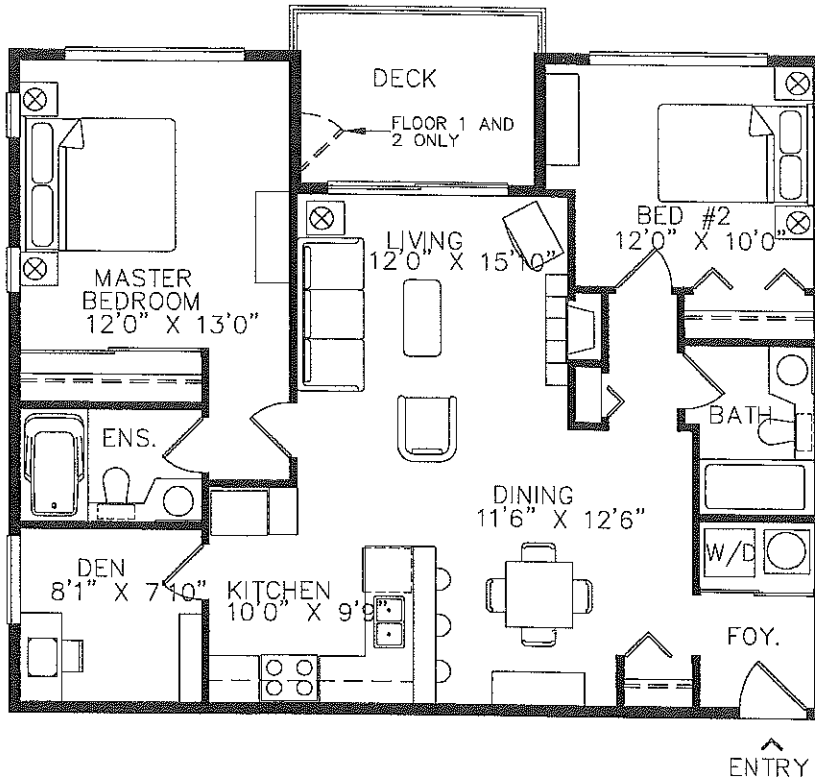

OCEAN WYNDE

UNIT TYPE B4
2 BEDROOM 1,023 sq. ft

SUITE NUMBER:
102, 110, 202, 210, 302, 309, 310, 402

GROUND LEVEL

LEVEL 2

LEVEL 3

LEVEL 4

DEVELOPER RESERVES THE RIGHT TO MAKE MINOR MODIFICATIONS SHOULD THEY BE NECESSARY
ROOM SIZES MAY VARY