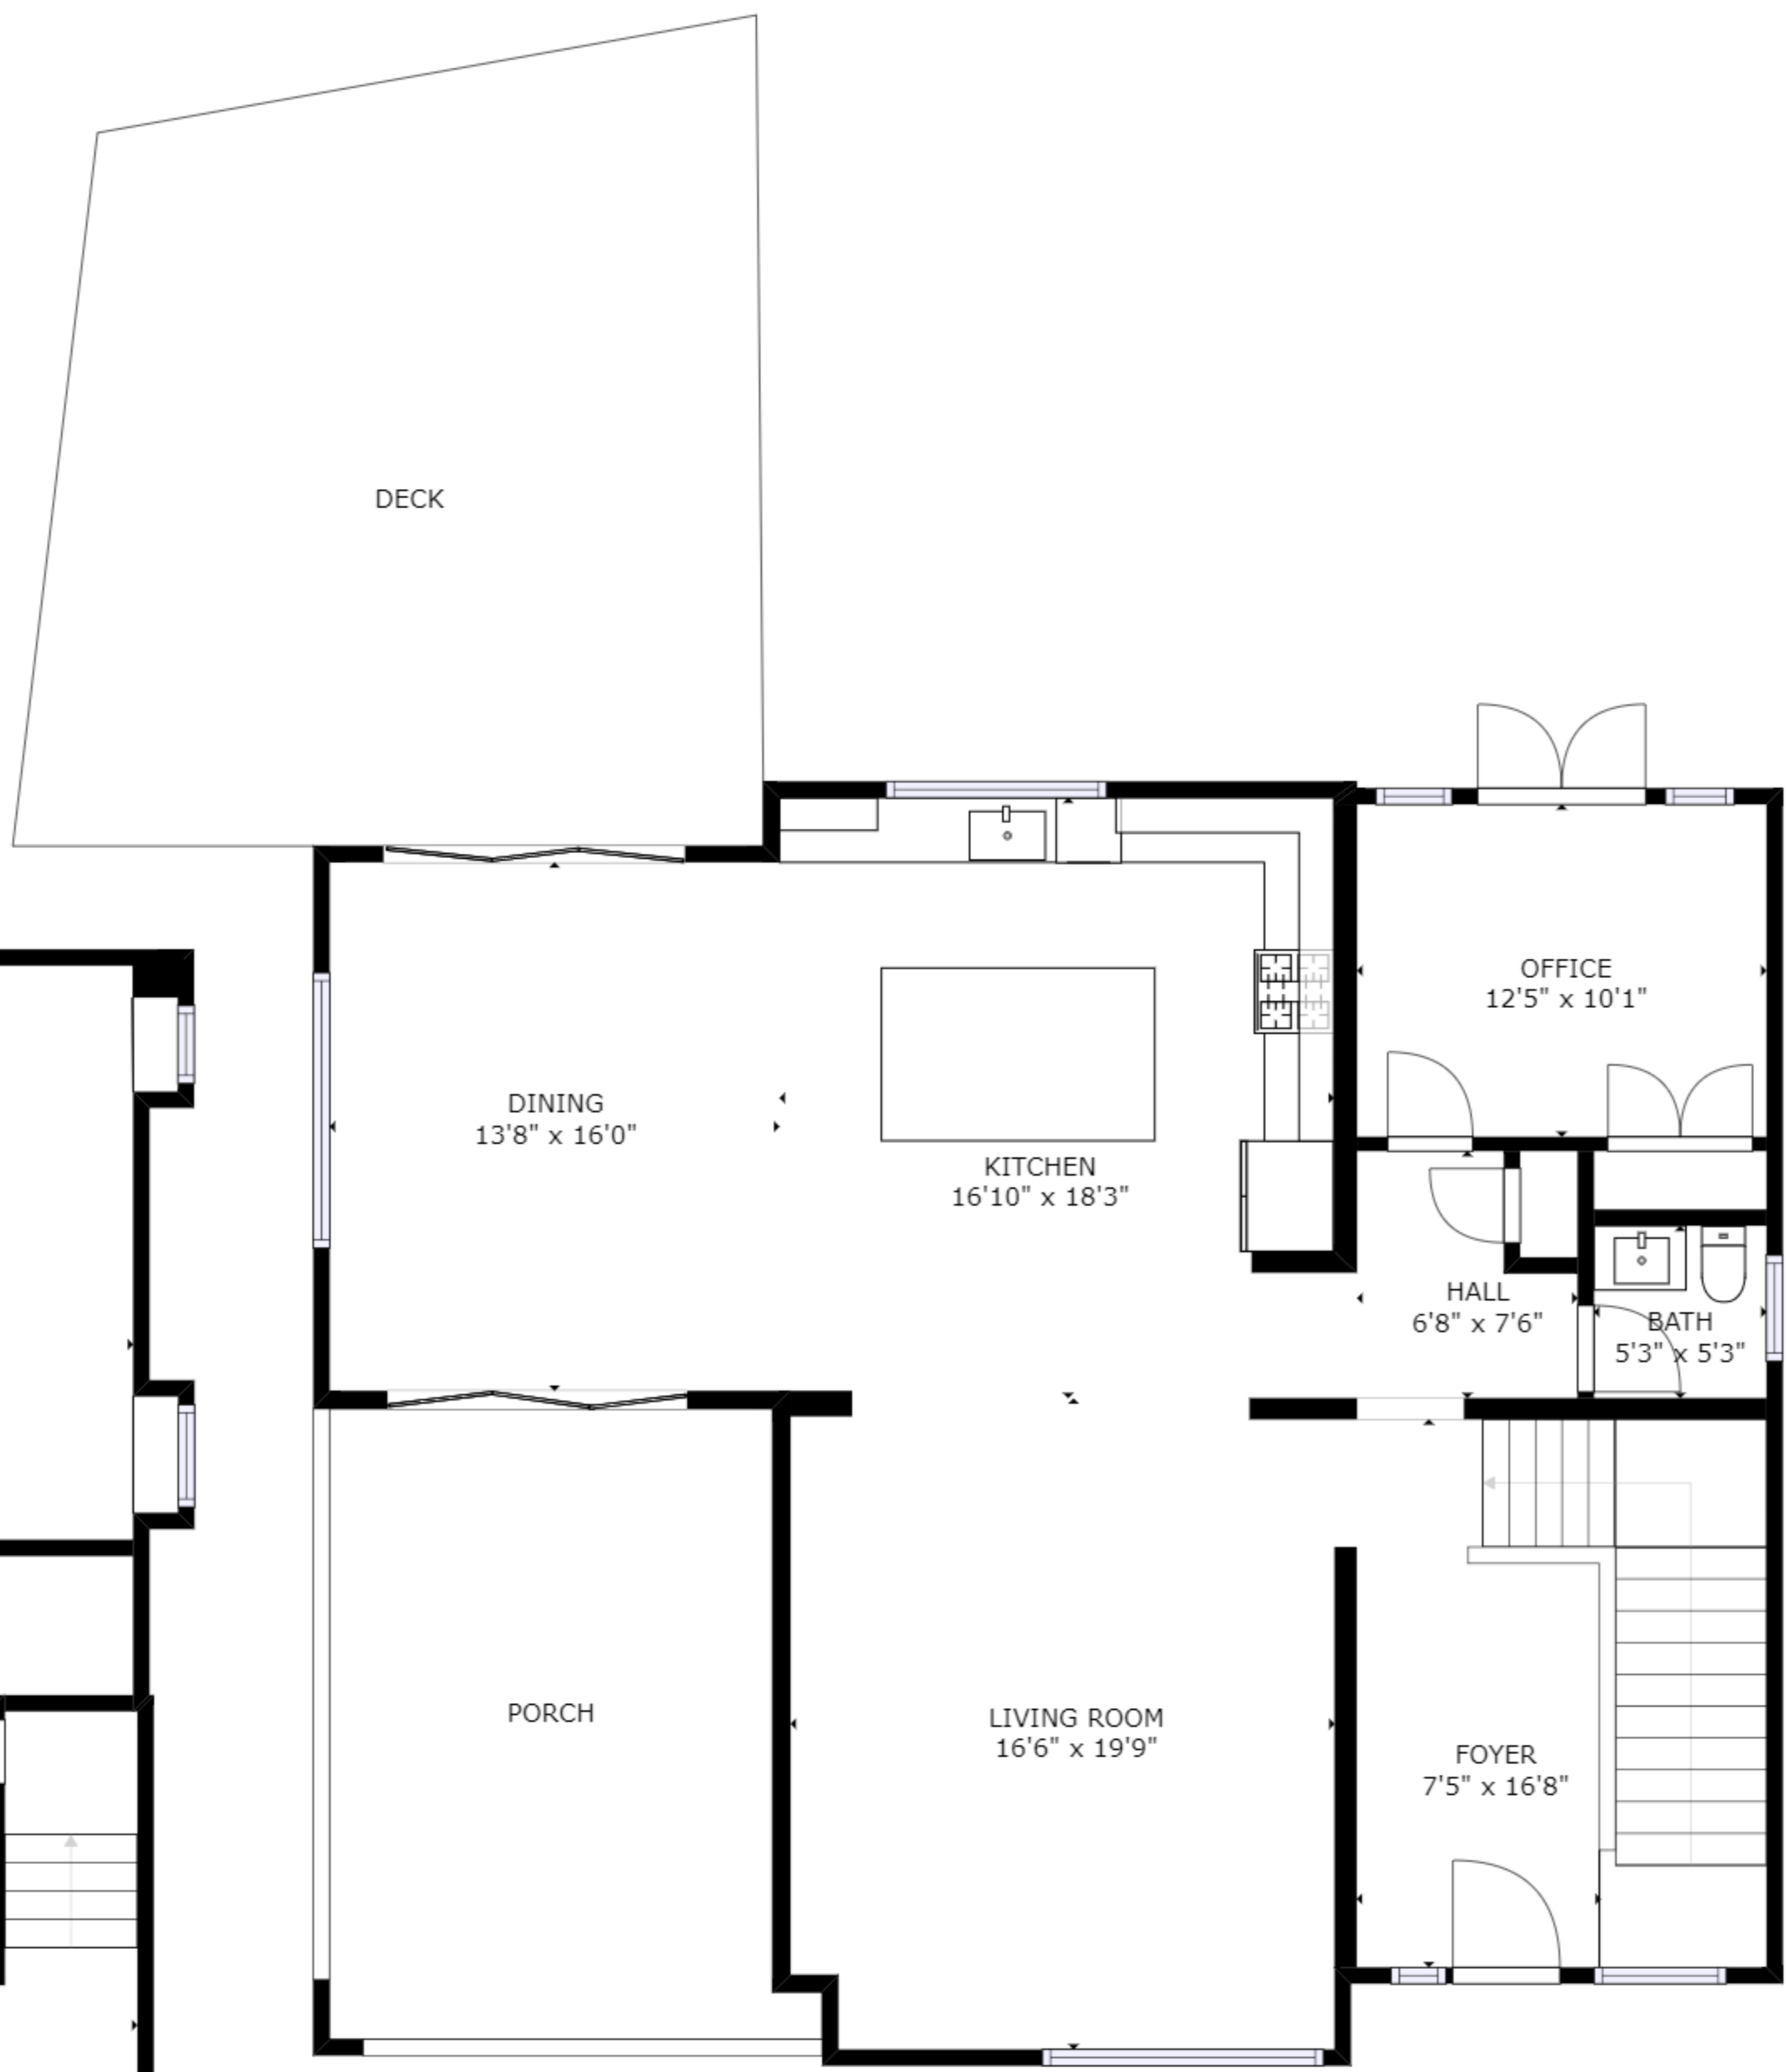

FLOOR 1

FLOOR 2

FLOOR 3

GROSS INTERNAL AREA
 FLOOR 1: 908 sq ft, FLOOR 2: 1311 sq ft
 FLOOR 3: 1240 sq ft, EXCLUDED AREAS:
 GARAGE: 568 sq ft, PORCH: 259 sq ft
 TOTAL: 3459 sq ft

SIZES AND DIMENSIONS ARE APPROXIMATE, ACTUAL MAY VARY.