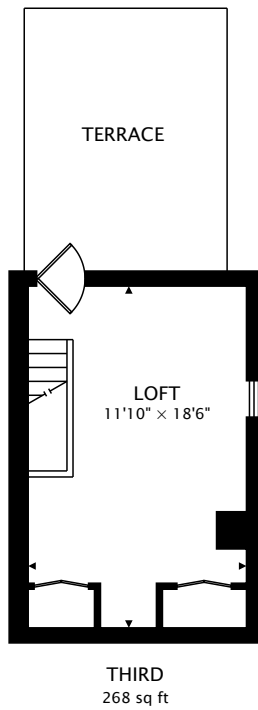

28 BLONG AVENUE
TORONTO, ONTARIO M4M 1P2

TOTAL
1366 sq ft + 518 sq ft BELOW GRADE