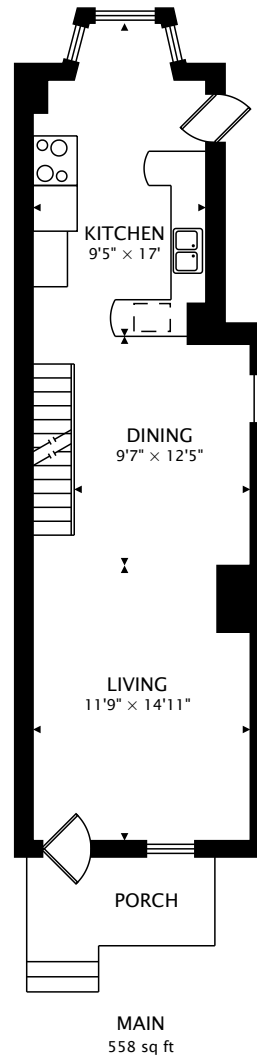

28 BLONG AVENUE
TORONTO, ONTARIO M4M 1P2

TOTAL
1366 sq ft + 518 sq ft BELOW GRADE