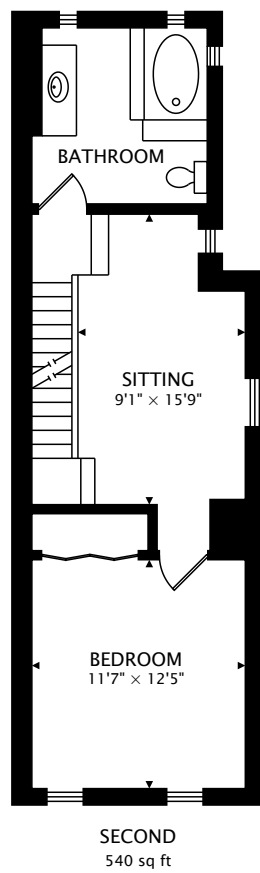

28 BLONG AVENUE
TORONTO, ONTARIO M4M 1P2

TOTAL
1366 sq ft + 518 sq ft BELOW GRADE