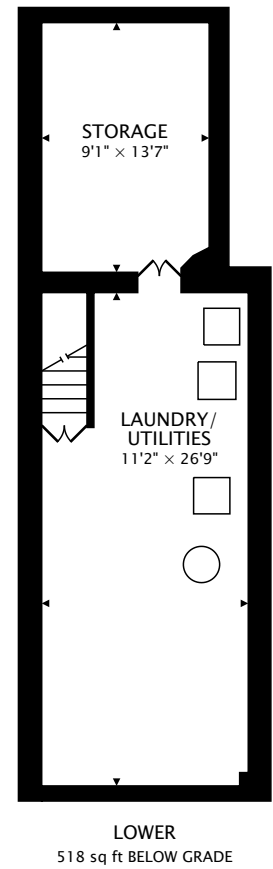

28 BLONG AVENUE
TORONTO, ONTARIO M4M 1P2

TOTAL
1366 sq ft + 518 sq ft BELOW GRADE