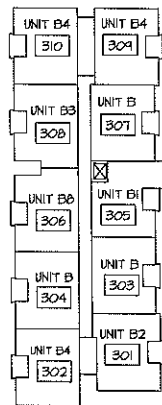

OCEAN WYNDE

UNIT TYPE B7
2 BEDROOM 1,006 sq. ft

SUITE NUMBER:
407

GROUND LEVEL

LEVEL 2

LEVEL 3

LEVEL 4

DEVELOPER RESERVES THE RIGHT TO MAKE MINOR MODIFICATIONS SHOULD THEY BE NECESSARY
ROOM SIZES MAY VARY