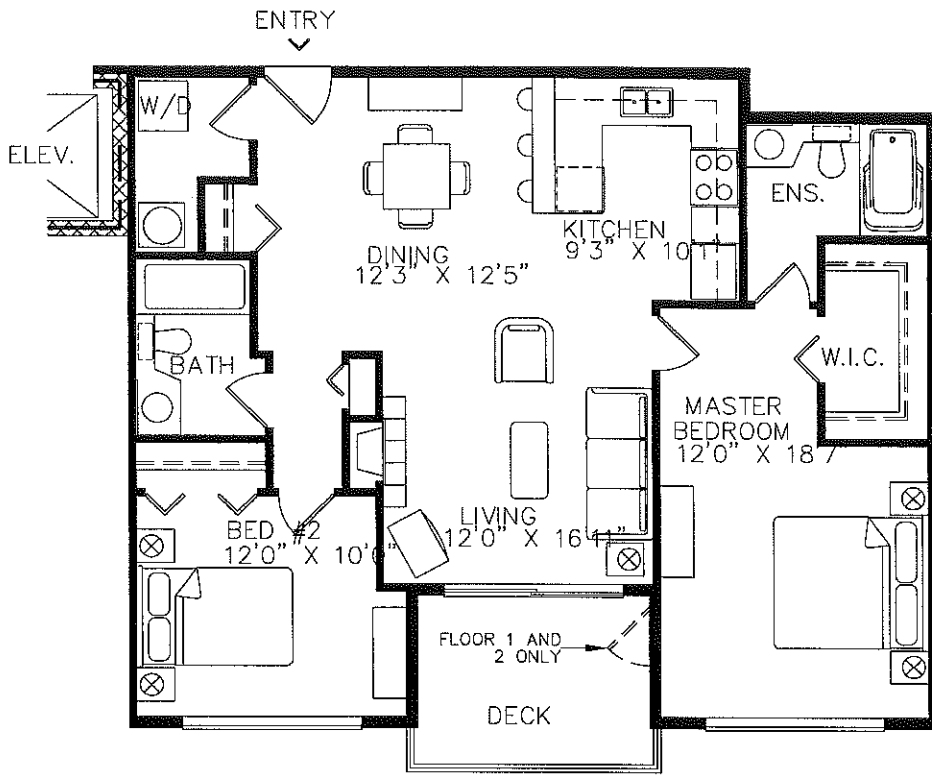

OCEAN WYNDE

UNIT TYPE B7
2 BEDROOM 1,006 sq. ft

SUITE NUMBER:
407

GROUND LEVEL

LEVEL 2

LEVEL 3

LEVEL 4

DEVELOPER RESERVES THE RIGHT TO MAKE MINOR MODIFICATIONS SHOULD THEY BE NECESSARY
ROOM SIZES MAY VARY