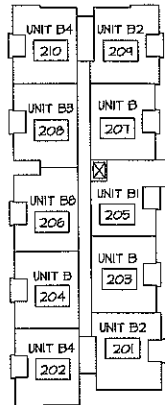

OCEAN WYNDE

UNIT TYPE B7
2 BEDROOM 1,006 sq. ft

SUITE NUMBER:
407

GROUND LEVEL

LEVEL 2

LEVEL 3

LEVEL 4

DEVELOPER RESERVES THE RIGHT TO MAKE MINOR MODIFICATIONS SHOULD THEY BE NECESSARY
ROOM SIZES MAY VARY