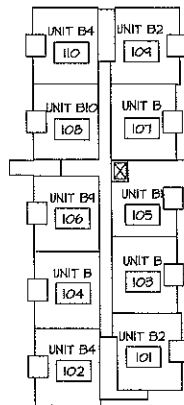

OCEAN WYNDE

UNIT TYPE B7
2 BEDROOM 1,006 sq. ft

SUITE NUMBER:
407

GROUND LEVEL

LEVEL 2

LEVEL 3

LEVEL 4

DEVELOPER RESERVES THE RIGHT TO MAKE MINOR MODIFICATIONS SHOULD THEY BE NECESSARY
ROOM SIZES MAY VARY