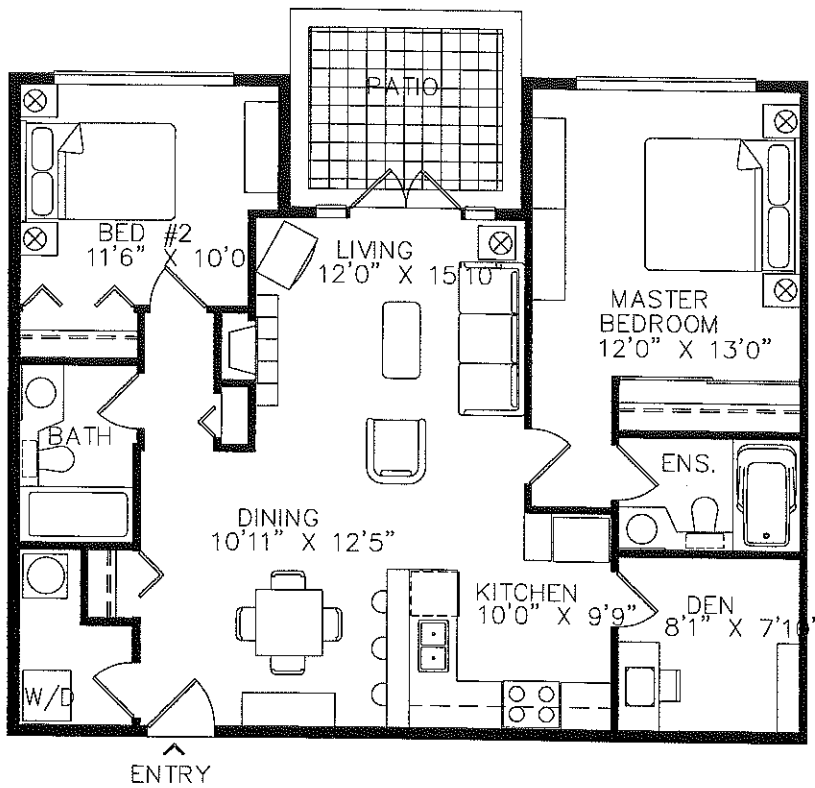

# OCEAN WYNDE

**UNIT TYPE B10**  
2 BEDROOM 1,008 sq. ft

SUITE NUMBER:  
108

GROUND LEVEL

LEVEL 2

LEVEL 3

LEVEL 4

DEVELOPER RESERVES THE RIGHT TO MAKE MINOR MODIFICATIONS SHOULD THEY BE NECESSARY  
ROOM SIZES MAY VARY