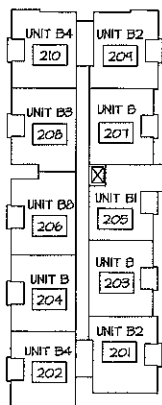

# OCEAN WYNDE

**UNIT TYPE B10**  
2 BEDROOM 1,008 sq. ft

SUITE NUMBER:  
108

GROUND LEVEL

LEVEL 2

LEVEL 3

LEVEL 4

DEVELOPER RESERVES THE RIGHT TO MAKE MINOR MODIFICATIONS SHOULD THEY BE NECESSARY  
ROOM SIZES MAY VARY