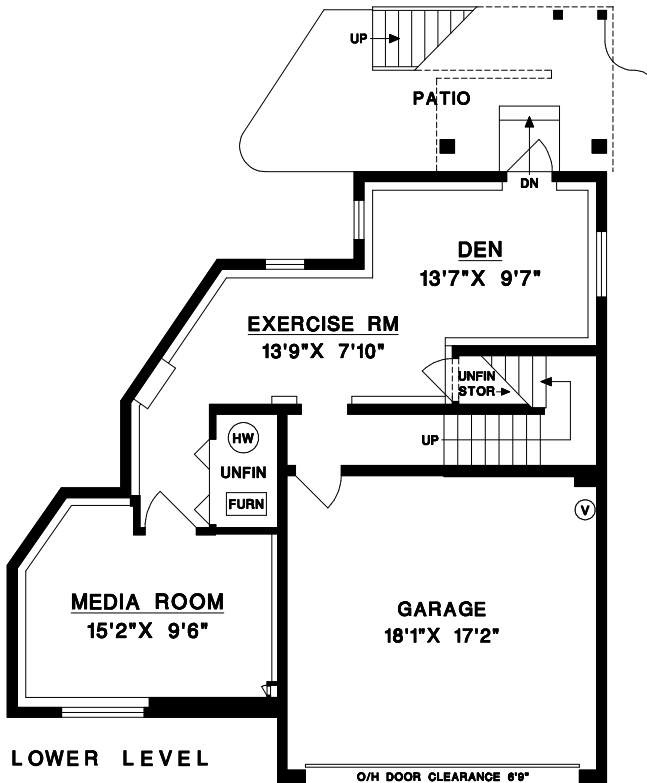

LOWER LEVEL

MAIN LEVEL	746	SQFT
UPPER LEVEL	797	SQFT
LOFT LEVEL	195	SQFT
LOWER LEVEL*	631	SQFT
TOTAL	2369	SQFT

GARAGE	340	SQFT
BALCONY	59	SQFT
COV'D DECK/PORCH	190	SQFT
COVERED DECK	156	SQFT
DECK (BACK)	56	SQFT

* INCLUDES UNFINISHED FURNACE ROOM (26 SQFT)
& UNFINISHED UNDER-STAIR STORAGE (62 SQFT)

6371LOND 8136 JAN 28/10