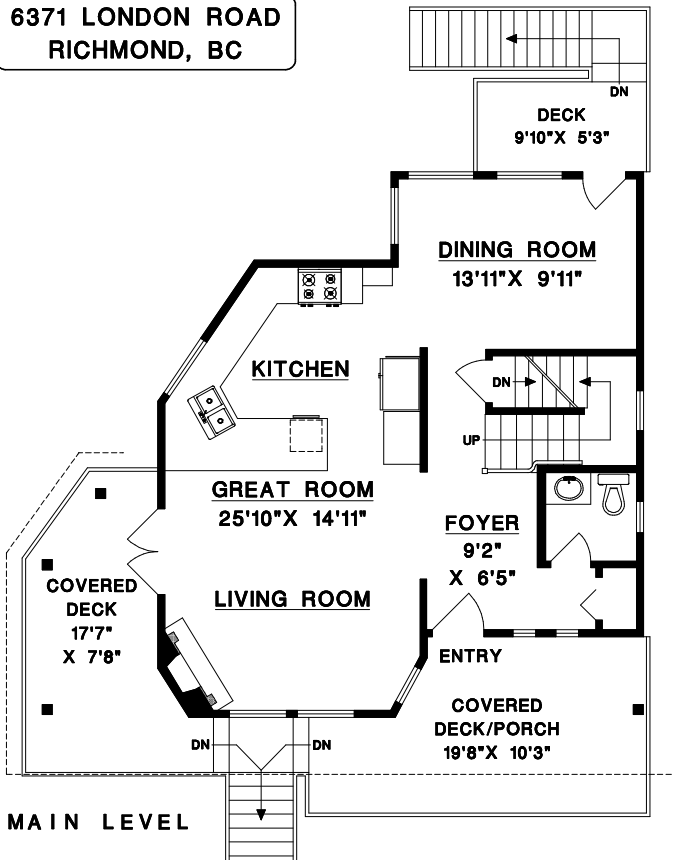

RE/MAX
WESTCOAST

KEITH LIEDTKE

604.341.6231

www.keithwestcoasthomes.com

6371 LONDON ROAD
RICHMOND, BC

MAIN LEVEL