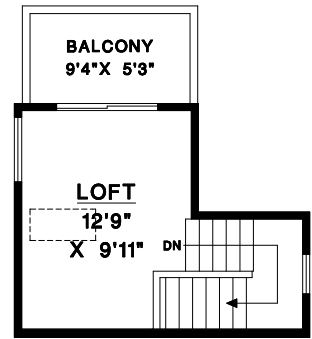

RE/MAX
WESTCOAST

KEITH LIEDTKE

604.341.6231

www.keithwestcoasthomes.com

6371 LONDON ROAD
RICHMOND, BC

LOFT LEVEL

MAIN LEVEL	746	SQFT
UPPER LEVEL	797	SQFT
LOFT LEVEL	195	SQFT
LOWER LEVEL*	631	SQFT
TOTAL	2369	SQFT

GARAGE	340	SQFT
BALCONY	59	SQFT
COV'D DECK/PORCH	190	SQFT
COVERED DECK	156	SQFT
DECK (BACK)	56	SQFT

* INCLUDES UNFINISHED FURNACE ROOM (26 SQFT)
& UNFINISHED UNDER-STAIR STORAGE (62 SQFT)

6371LOND 8136 JAN 28/10