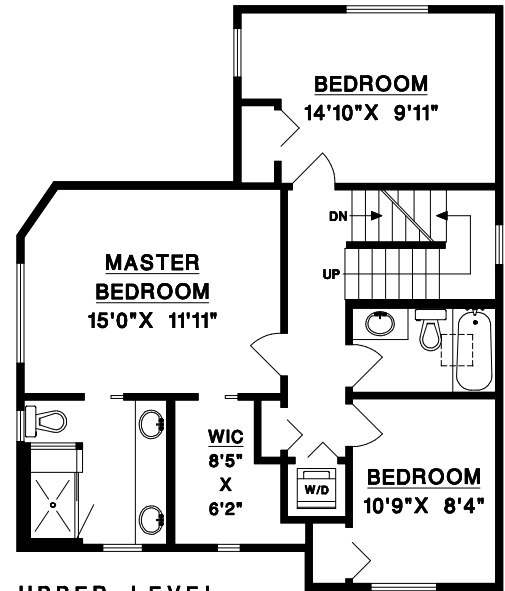

UPPER LEVEL