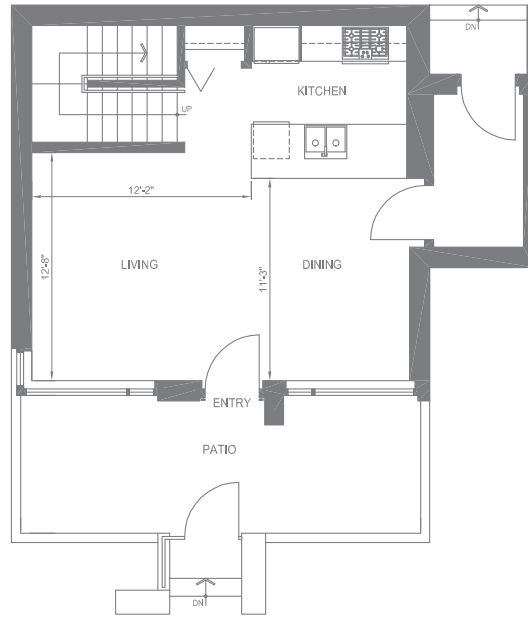

DRAFT

FULTON HOUSE

SECOND

UPPER

LEVEL 1

MAIN

CITYHOME A

3 BEDROOM
1,397 SQ.FT. (APPROX.)