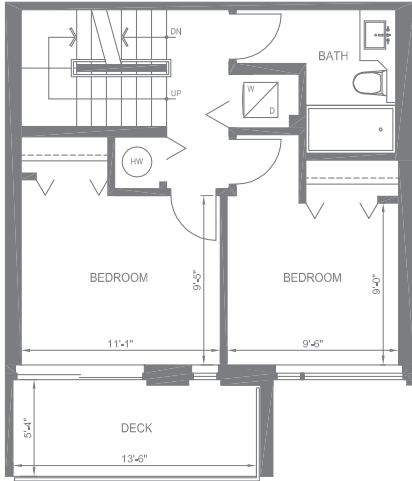

DRAFT

FULTON HOUSE

SECOND

UPPER

LEVEL 1

MAIN

CITYHOME A

3 BEDROOM
1,397 SQ.FT. (APPROX.)