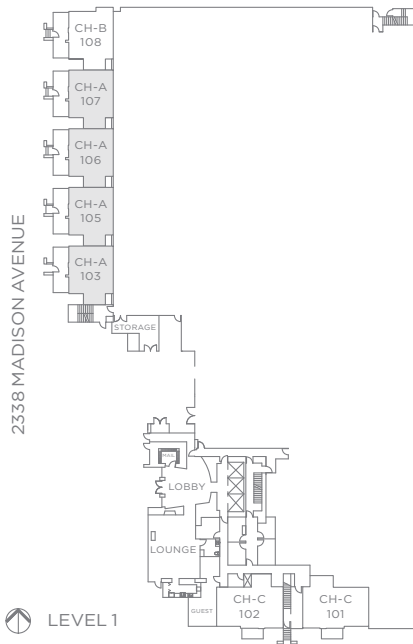

DRAFT

FULTON HOUSE

SECOND

UPPER

LEVEL 1

MAIN

CITYHOME A

3 BEDROOM
1,397 SQ.FT. (APPROX.)