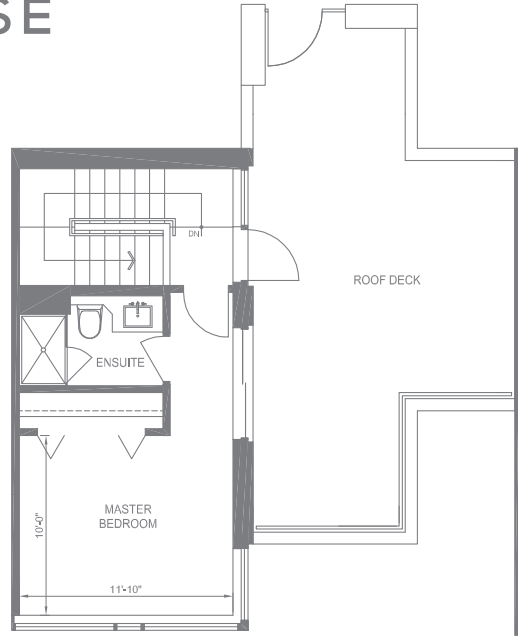

DRAFT

FULTON HOUSE

SECOND

UPPER

LEVEL 1

MAIN

CITYHOME A

3 BEDROOM
1,397 SQ.FT. (APPROX.)