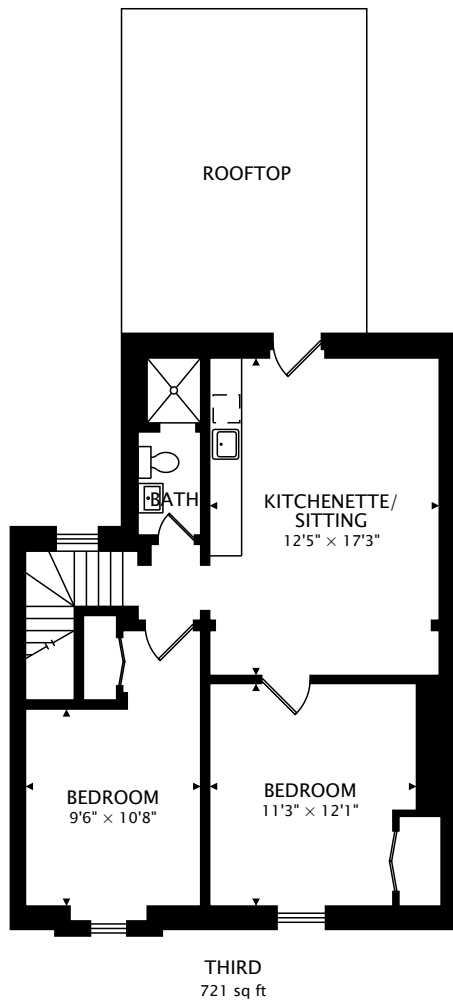

TOTAL
3035 sq ft + 431 sq ft BELOW GRADE

CAPTURED ON: 1 MAR 2020
DIMENSIONS, AREAS, LAYOUTS AND DETAILS ARE APPROXIMATE
AND SHOULD BE CONSIDERED ILLUSTRATIVE ONLY.

TOTAL
3035 sq ft + 431 sq ft BELOW GRADE