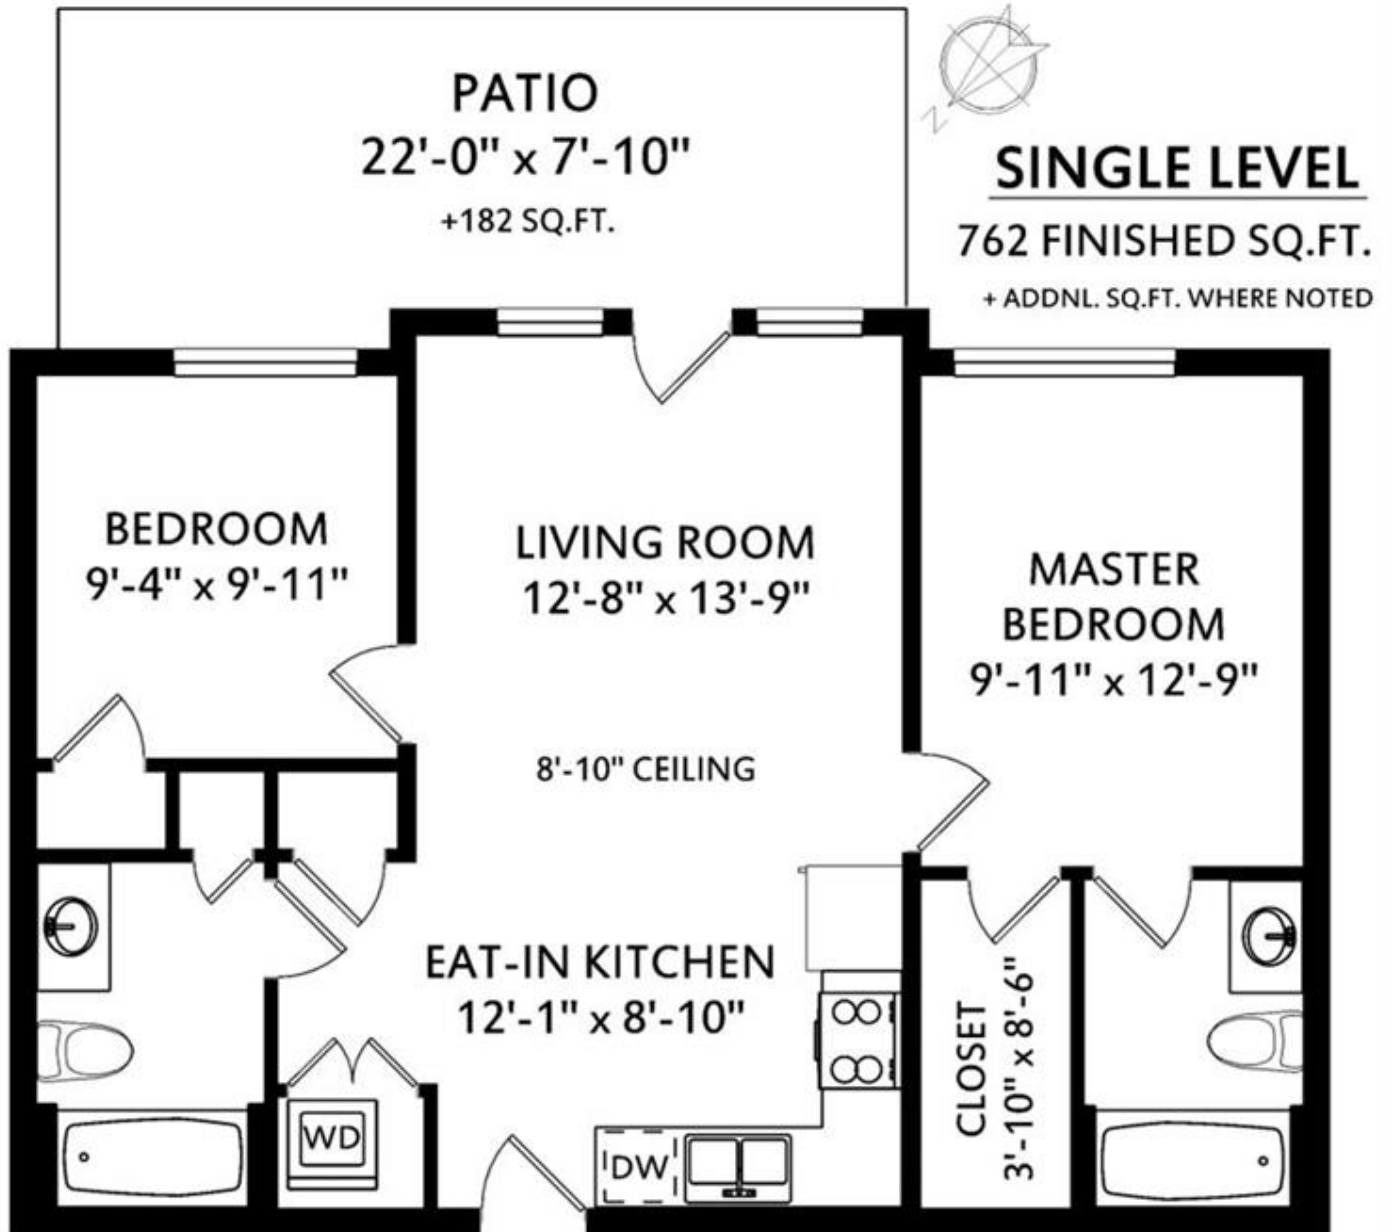

103-935 CLOVERDALE AVE  
VICTORIA, BC

ROSEMARIE COLTERMAN PREC\* & TOM OAK

250-592-4422 | [info@homeward.team](mailto:info@homeward.team)

[www.homeward.team](http://www.homeward.team)

\*Personal Real Estate Corporation