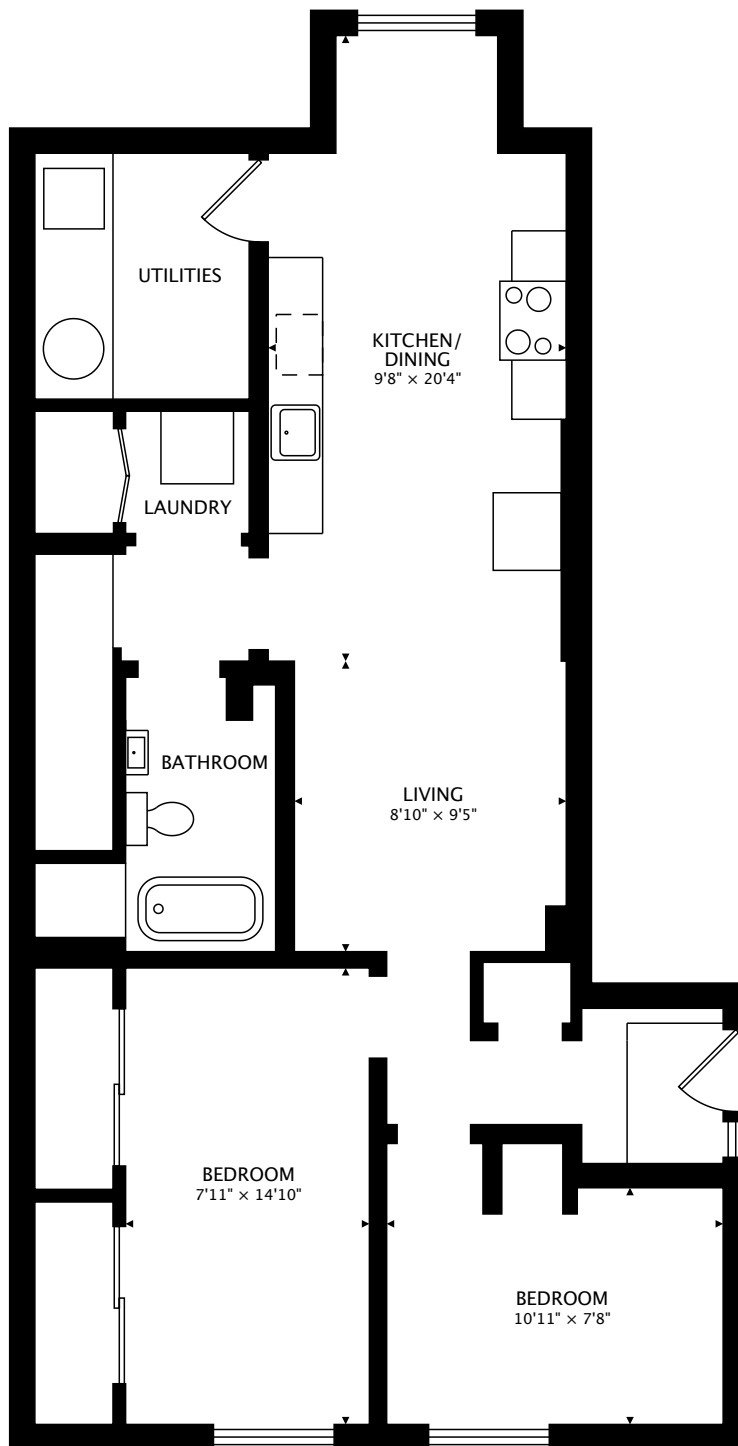

10 SYLVAN AVE #BASEMENT  
TORONTO, ON M6H 1G3, CANADA

879 sq ft

CAPTURED ON: 28 JUN 2018  
DIMENSIONS, AREAS, LAYOUTS AND DETAILS ARE APPROXIMATE  
AND SHOULD BE CONSIDERED ILLUSTRATIVE ONLY.