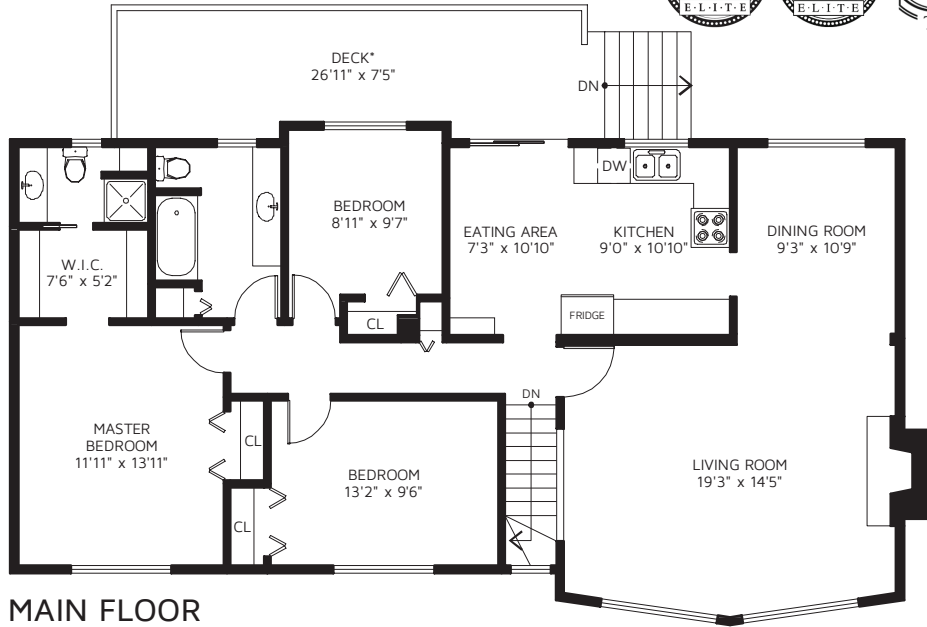

# THE LOVE TEAM

Carsten, Gary & Derek Love

A dedicated family of Realtors® since 1971

7745 LAWRENCE DR, BURNABY, V5A 3N9

MAIN FLOOR

BELOW MAIN FLOOR

MAIN FLOOR	1,354	SQ FT
BELOW MAIN FLOOR	1,190	SQ FT
<b>TOTAL FINISHED AREA</b>	<b>2,544</b>	<b>SQ FT</b>
UNFINISHED**	437	SQ FT
<b>TOTAL AREA</b>	<b>2,981</b>	<b>SQ FT</b>

DECK*	210	SQ FT
PORCH*	141	SQ FT
PATIO*	114	SQ FT
SHED*	147	SQ FT

\*NOT INCLUDED IN OVERALL SQUARE FOOTAGE