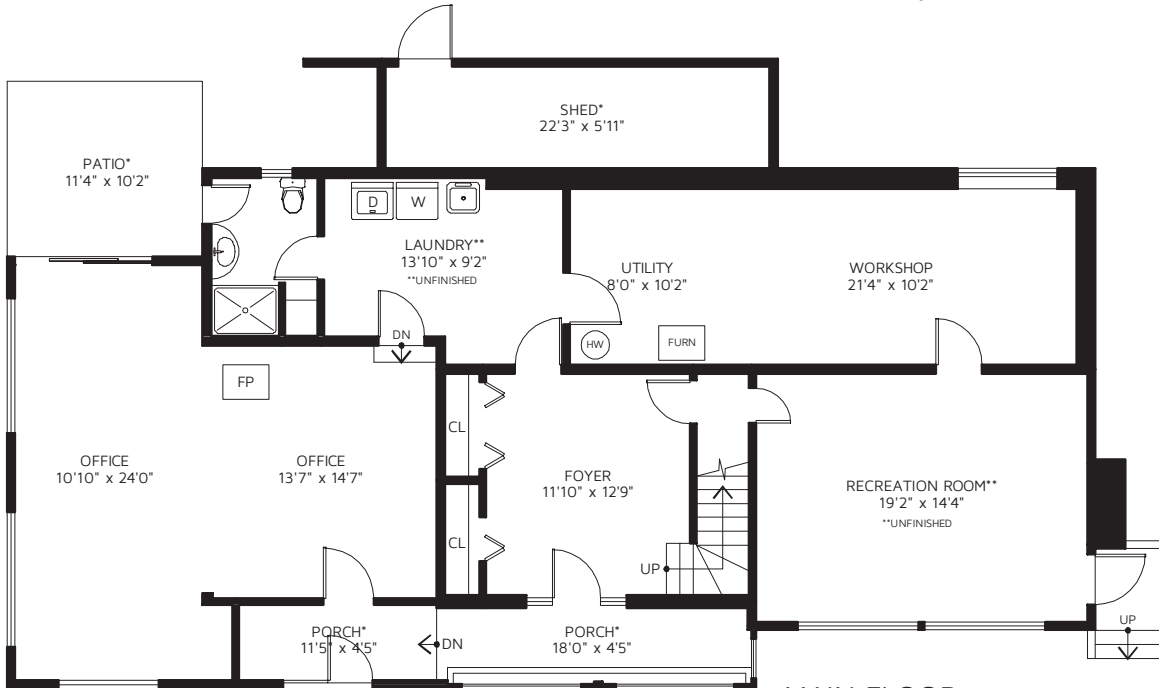

# THE LOVE TEAM

Carsten, Gary & Derek Love

A dedicated family of Realtors® since 1971

7745 LAWRENCE DR, BURNABY, V5A 3N9

MAIN FLOOR

BELOW MAIN FLOOR

MAIN FLOOR	1,354	SQ FT
BELOW MAIN FLOOR	1,190	SQ FT
<b>TOTAL FINISHED AREA</b>	<b>2,544</b>	<b>SQ FT</b>
UNFINISHED**	437	SQ FT
<b>TOTAL AREA</b>	<b>2,981</b>	<b>SQ FT</b>

DECK*	210	SQ FT
PORCH*	141	SQ FT
PATIO*	114	SQ FT
SHED*	147	SQ FT

\*NOT INCLUDED IN OVERALL SQUARE FOOTAGE