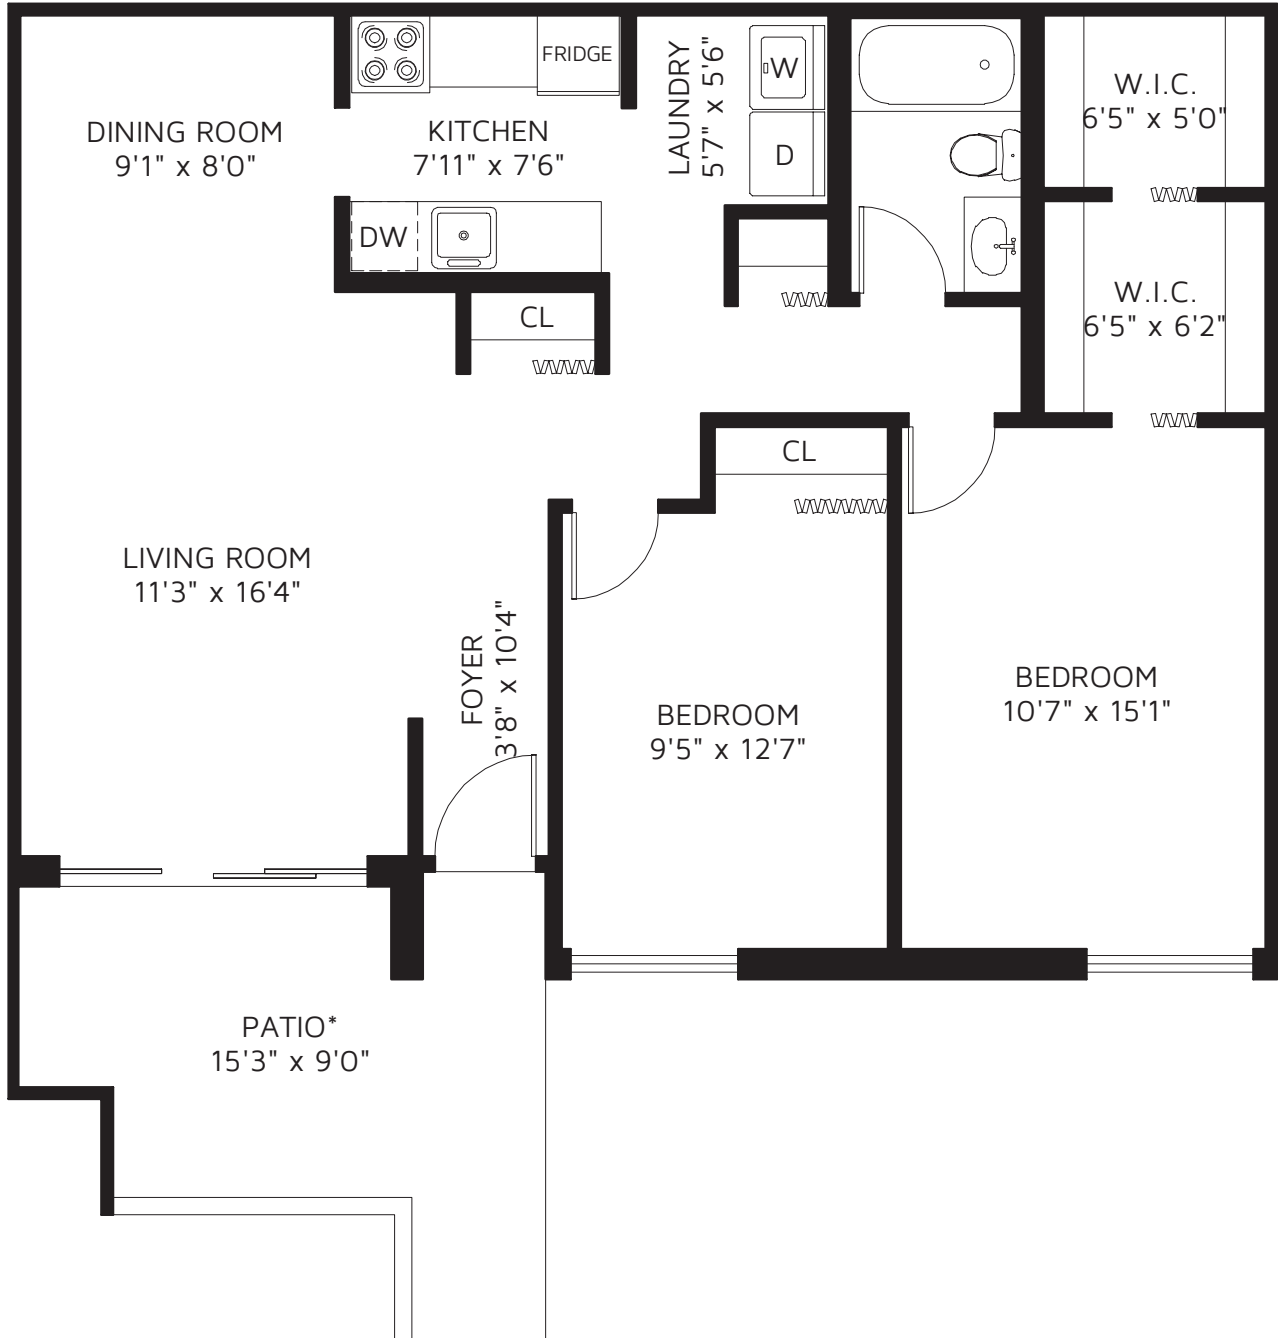

Jerry Heed

604-667-0876

realtorjerry@telus.net

realtorjerry.ca

GLENCOE ESTATES

109 - 13977 74 AVE, SURREY, V3W 6G6

TOTAL FINISHED AREA 992 SQ FT

PATIO* 136 SQ FT

*NOT INCLUDED IN OVERALL SQUARE FOOTAGE