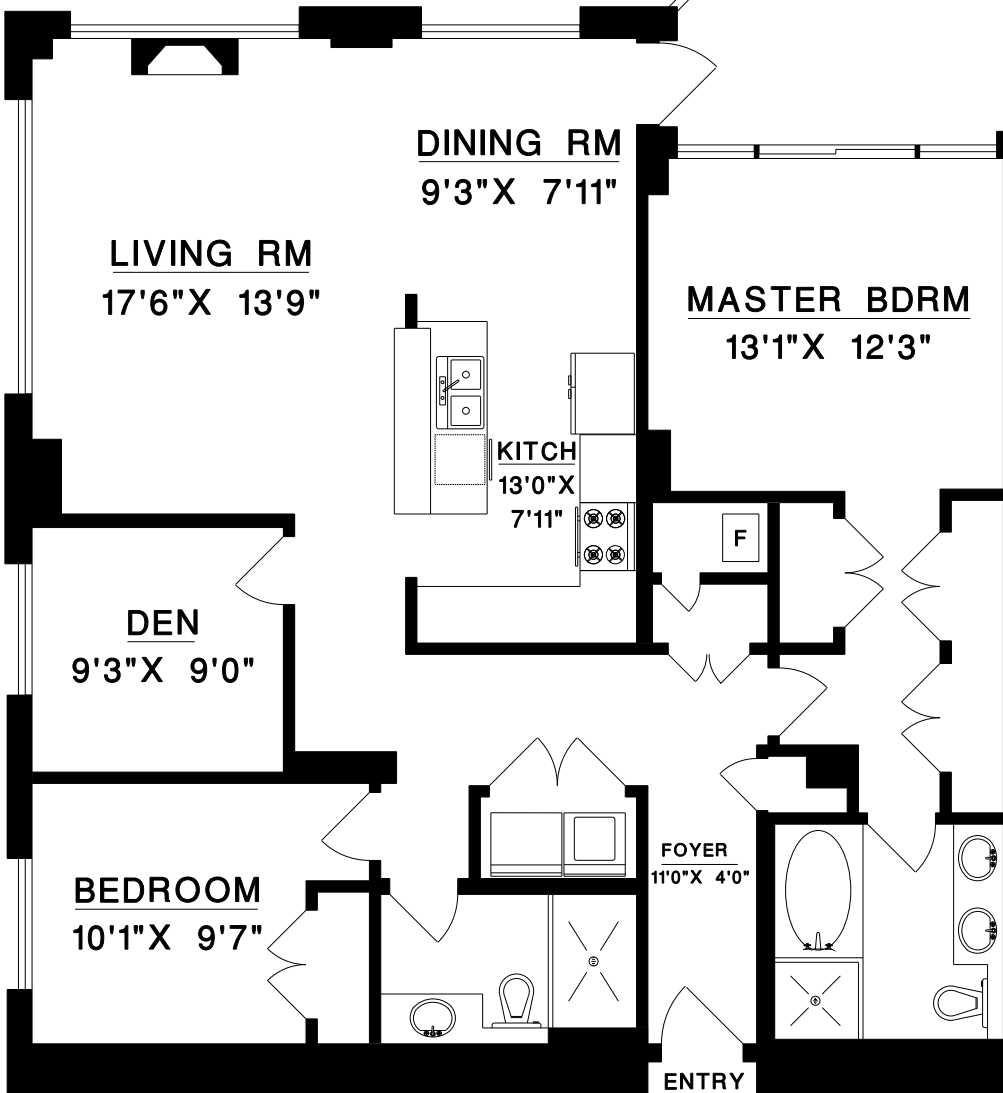

JACQUIE DARMANIN

BUS: 604 538-8888

#402 14824 NORTH BLUFF RD

BALCONY
148 SF

FINISHED AREA
1399 SQFT

MEASUREMENTS TO OUTSIDE
WALLS AND MIDDLE OF
DEMISING WALL

MEASURE MASTERS™
WHITE ROCK/SURREY
(604) 541-2711
MEASURED: N-FEB 6/2008