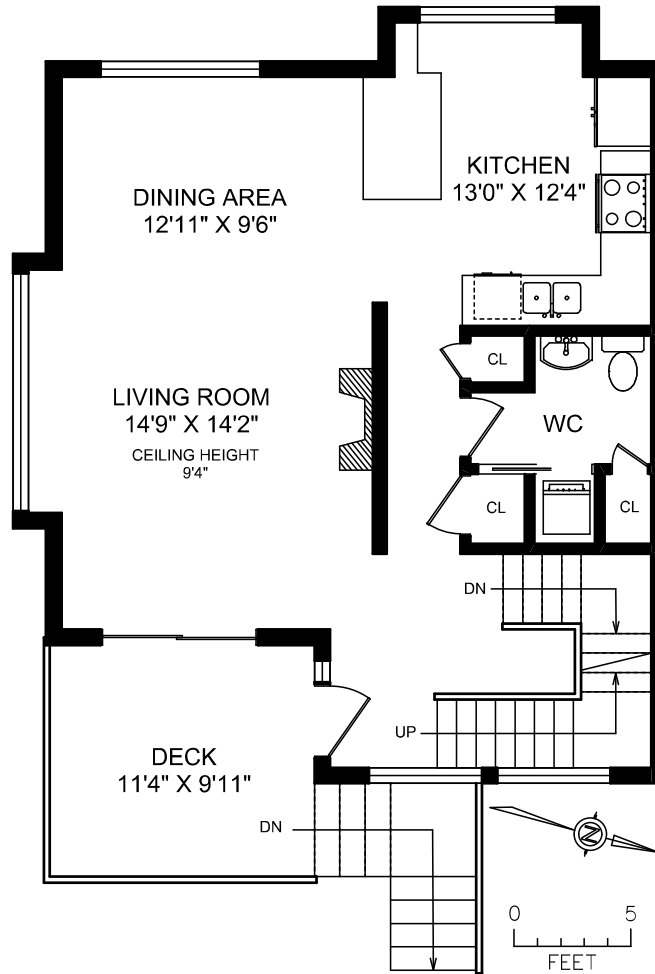

LOWER FLOOR

MAIN FLOOR

UPPER FLOOR

AREA	SQ FT		
	FINISHED	UNFINISHED	TOTAL
FLOOR			
MAIN	792	0	792
UPPER	742	0	742
LOWER	261	0	261
TOTAL	1795	0	1795
GARAGE		559	
DECK		118	
BALCONY		20	

9704 FIFTH STREET
 MEASURED FOR THE EXCLUSIVE USE OF
JOHN BRUCE & ANN WATLEY
 MEASURED OCTOBER 29, 2012 BY KYLA TUTTLE