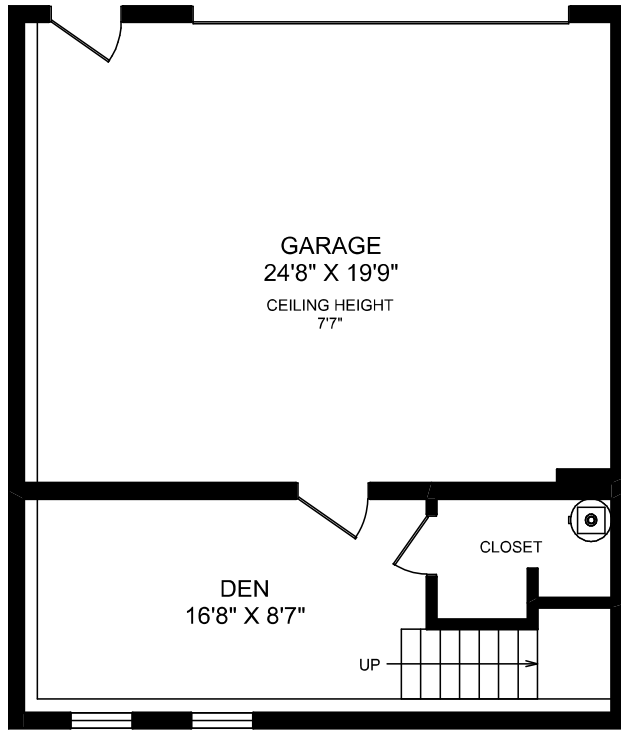

LOWER FLOOR

MAIN FLOOR

UPPER FLOOR

AREA	SQ FT		
	FINISHED	UNFINISHED	TOTAL
FLOOR			
MAIN	792	0	792
UPPER	742	0	742
LOWER	261	0	261
TOTAL	1795	0	1795
GARAGE		559	
DECK		118	
BALCONY		20	

9704 FIFTH STREET
 MEASURED FOR THE EXCLUSIVE USE OF
JOHN BRUCE & ANN WATLEY
 MEASURED OCTOBER 29, 2012 BY KYLA TUTTLE