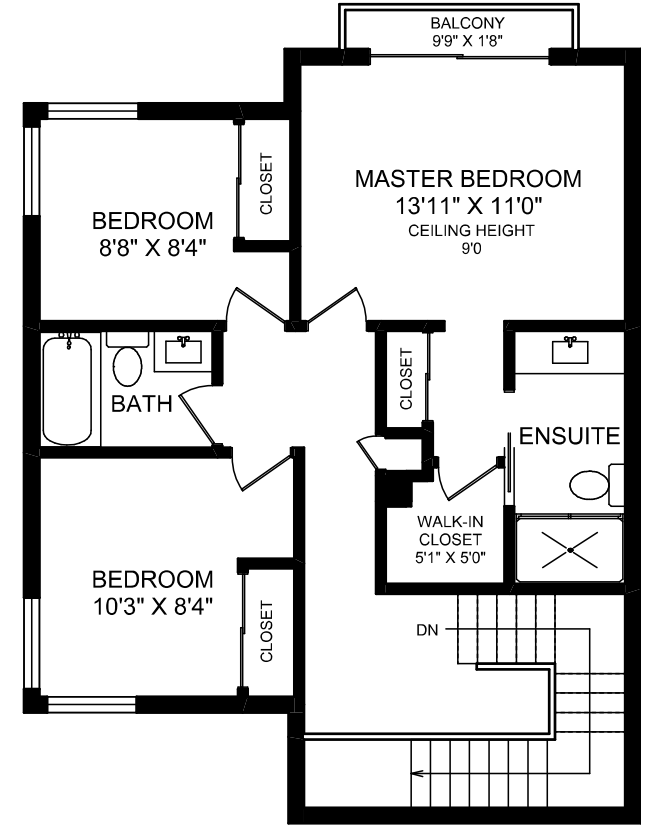

LOWER FLOOR

MAIN FLOOR

UPPER FLOOR

AREA	SQ FT		
	FINISHED	UNFINISHED	TOTAL
FLOOR			
MAIN	792	0	792
UPPER	742	0	742
LOWER	261	0	261
TOTAL	1795	0	1795
GARAGE		559	
DECK		118	
BALCONY		20	

9704 FIFTH STREET
 MEASURED FOR THE EXCLUSIVE USE OF
JOHN BRUCE & ANN WATLEY
 MEASURED OCTOBER 29, 2012 BY KYLA TUTTLE