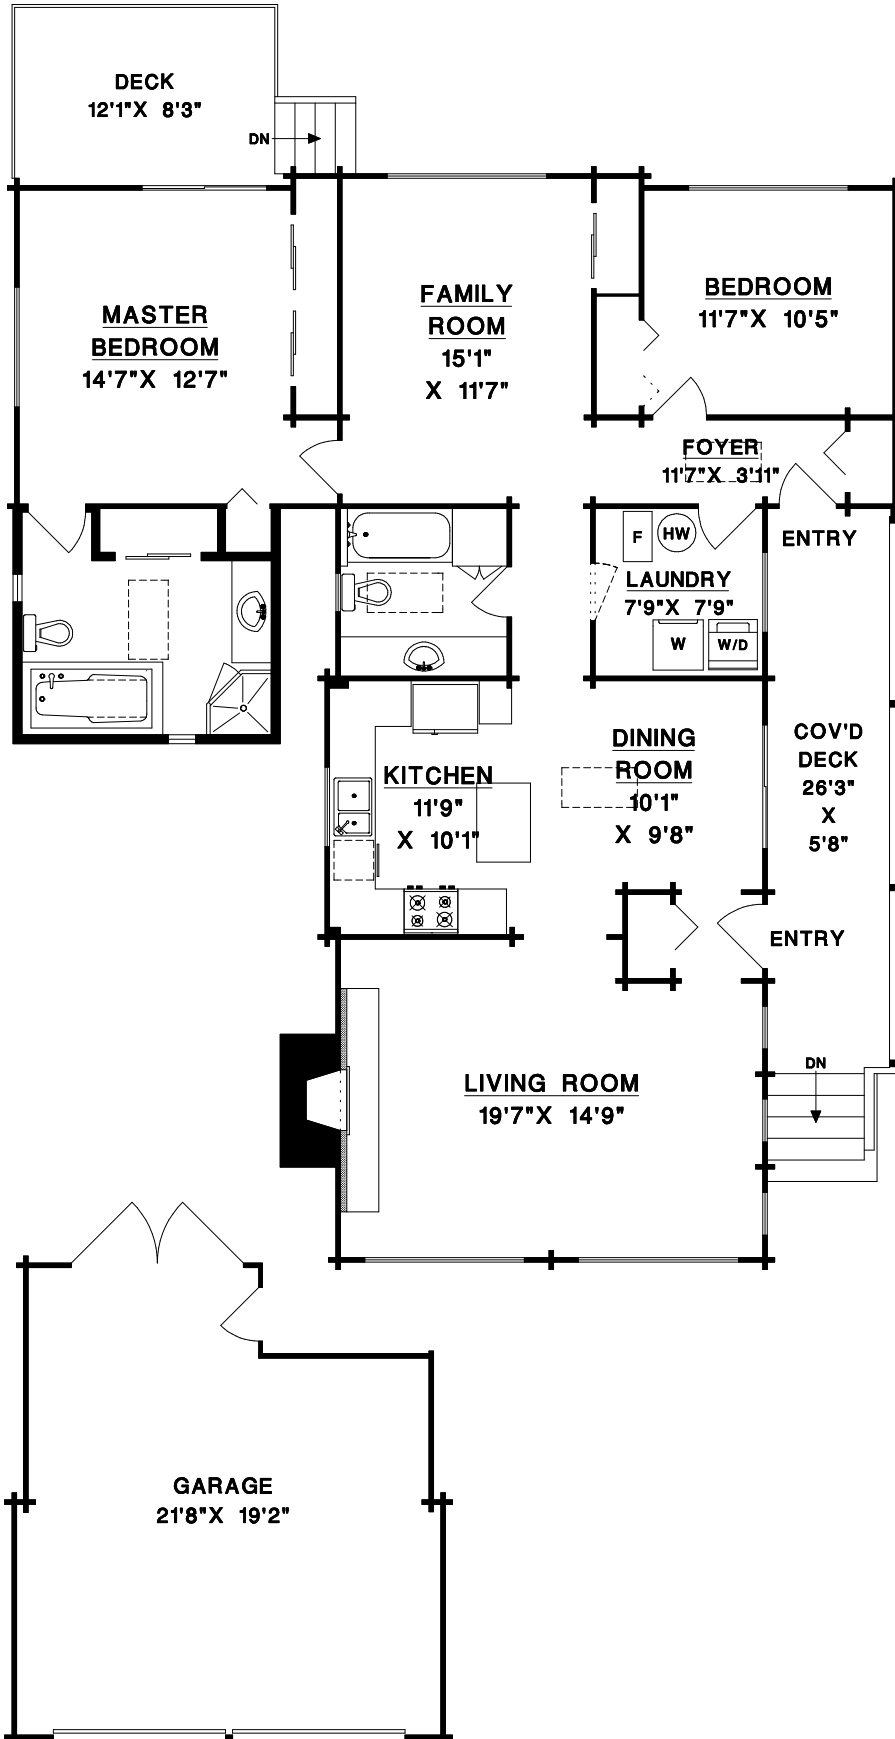

RE/MAX
WESTCOAST

KEITH LIEDTKE

604.341.6231

www.keithwestcoasthomes.com

**5031 FRANCIS ROAD
RICHMOND, BC**

MAIN AREA 1467 SQFT

GARAGE 400 SQFT

COVERED DECK 150 SQFT

DECK 100 SQFT

© NO REPRODUCTION OF THIS PLAN IN ANY FORM IS ALLOWED UNLESS PERMISSION IS GIVEN BY:

MEASURE MASTERS
RICHMOND / DELTA
(604) 948-1888

5031FRAN 8107 JAN 11/12