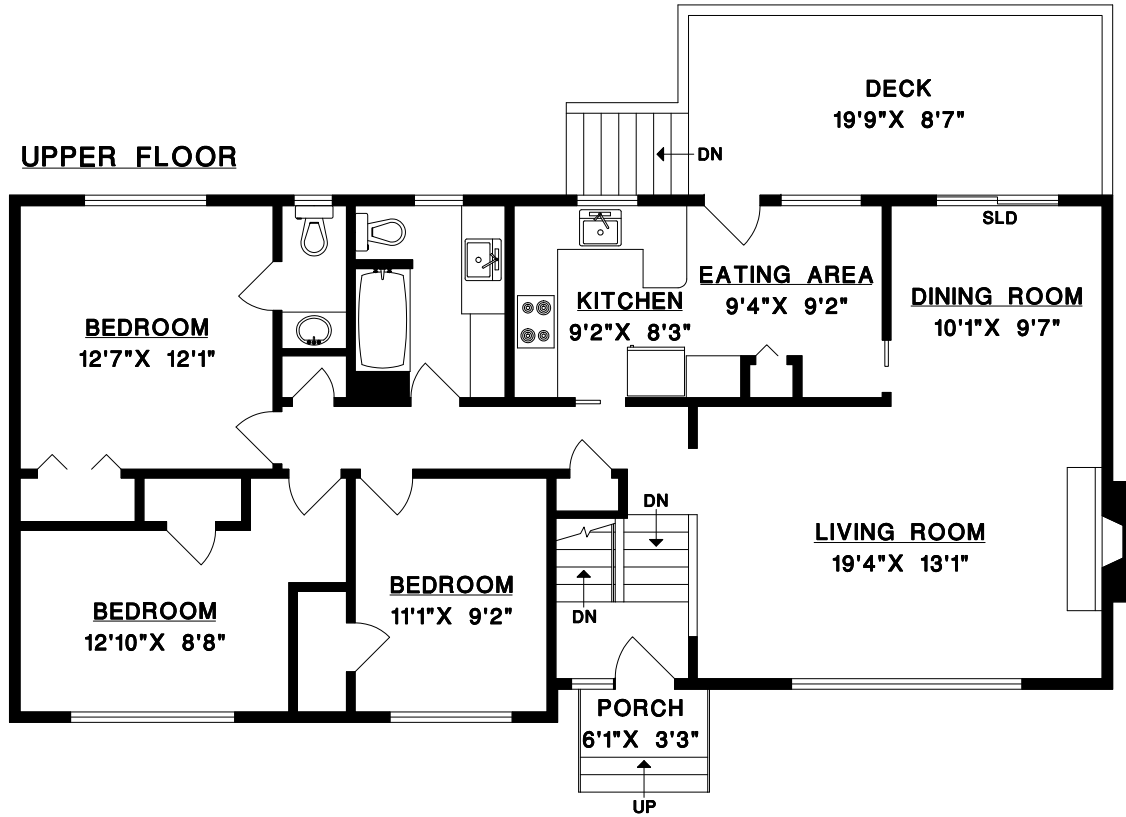

RE/MAX

ADRIAN ALDOUS

778-837-0631

UPPER FLOOR

6905 HYCREST DR.,
BURNABY, B.C.

UPPER FLOOR	1283	SQ. FT.
GROUND FLOOR	963	SQ. FT.
TOTAL	2246	SQ. FT.

DECK	170	SQ. FT.
PORCH	20	SQ. FT.
CARPORT	279	SQ. FT.

GROUND FLOOR