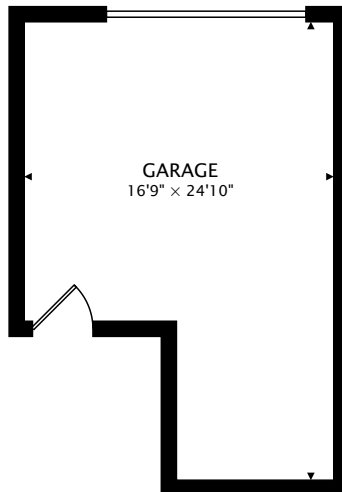

25 EARL GREY ROAD
TORONTO, ONTARIO M4J 3L3

SECOND
409 sq ft

MAIN
437 sq ft

LOWER
422 sq ft BELOW GRADE

GARAGE
417 sq ft GARAGE

TOTAL
846 sq ft + 422 sq ft BELOW GRADE + 417 sq ft GARAGE

CAPTURED ON: 16 OCT 2019
DIMENSIONS, AREAS, LAYOUTS AND DETAILS ARE APPROXIMATE
AND SHOULD BE CONSIDERED ILLUSTRATIVE ONLY.