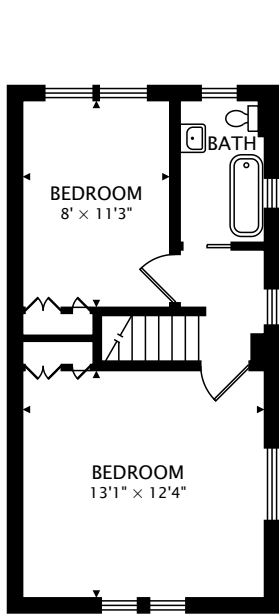

25 EARL GREY ROAD
TORONTO, ONTARIO M4J 3L3

SECOND
409 sq ft

MAIN
437 sq ft

LOWER
422 sq ft BELOW GRADE

GARAGE
417 sq ft GARAGE

TOTAL
846 sq ft + 422 sq ft BELOW GRADE + 417 sq ft GARAGE

CAPTURED ON: 16 OCT 2019
DIMENSIONS, AREAS, LAYOUTS AND DETAILS ARE APPROXIMATE
AND SHOULD BE CONSIDERED ILLUSTRATIVE ONLY.