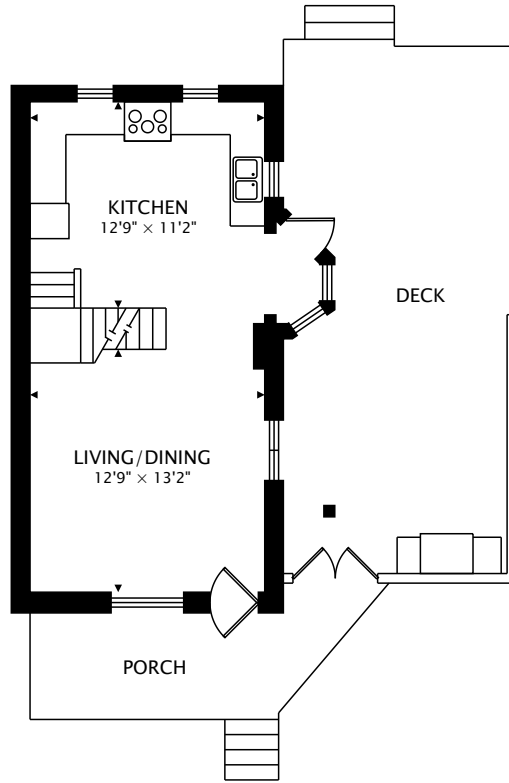

25 EARL GREY ROAD
TORONTO, ONTARIO M4J 3L3

SECOND
409 sq ft

MAIN
437 sq ft

LOWER
422 sq ft BELOW GRADE

GARAGE
417 sq ft GARAGE

TOTAL
846 sq ft + 422 sq ft BELOW GRADE + 417 sq ft GARAGE

CAPTURED ON: 16 OCT 2019
DIMENSIONS, AREAS, LAYOUTS AND DETAILS ARE APPROXIMATE
AND SHOULD BE CONSIDERED ILLUSTRATIVE ONLY.