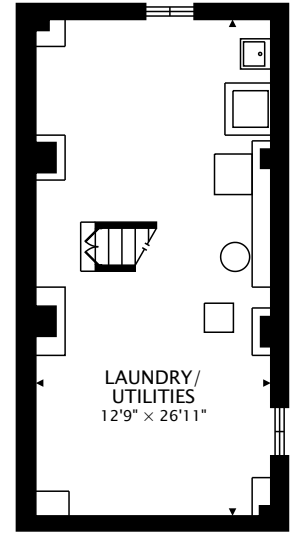

25 EARL GREY ROAD
TORONTO, ONTARIO M4J 3L3

SECOND
409 sq ft

MAIN
437 sq ft

LOWER
422 sq ft BELOW GRADE

GARAGE
417 sq ft GARAGE

TOTAL
846 sq ft + 422 sq ft BELOW GRADE + 417 sq ft GARAGE

CAPTURED ON: 16 OCT 2019
DIMENSIONS, AREAS, LAYOUTS AND DETAILS ARE APPROXIMATE
AND SHOULD BE CONSIDERED ILLUSTRATIVE ONLY.