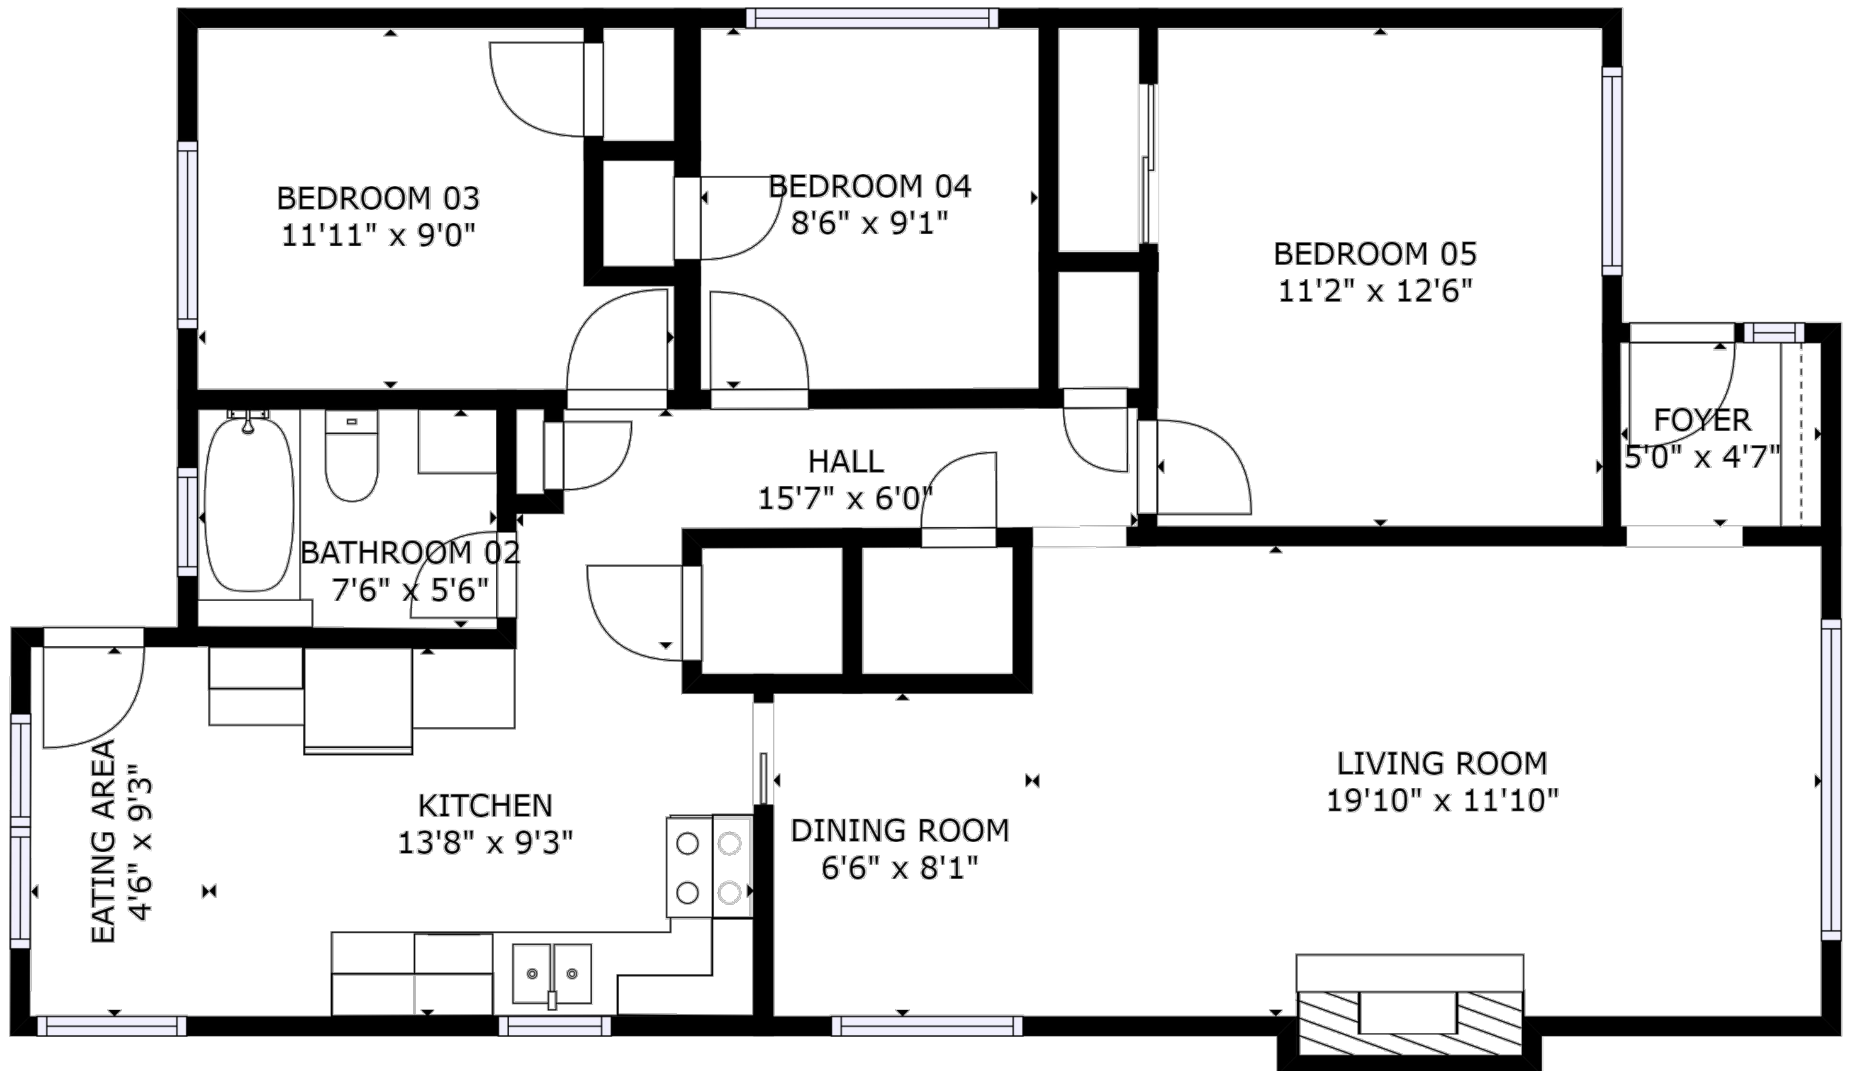

Main Floor Area: 1,086 sq.ft

Lower Floor Area: 1,023 sq.ft

Total 2,109 sq.ft

Ceiling Height: 8'-1" ft

MAIN FLOOR

LOWER FLOOR