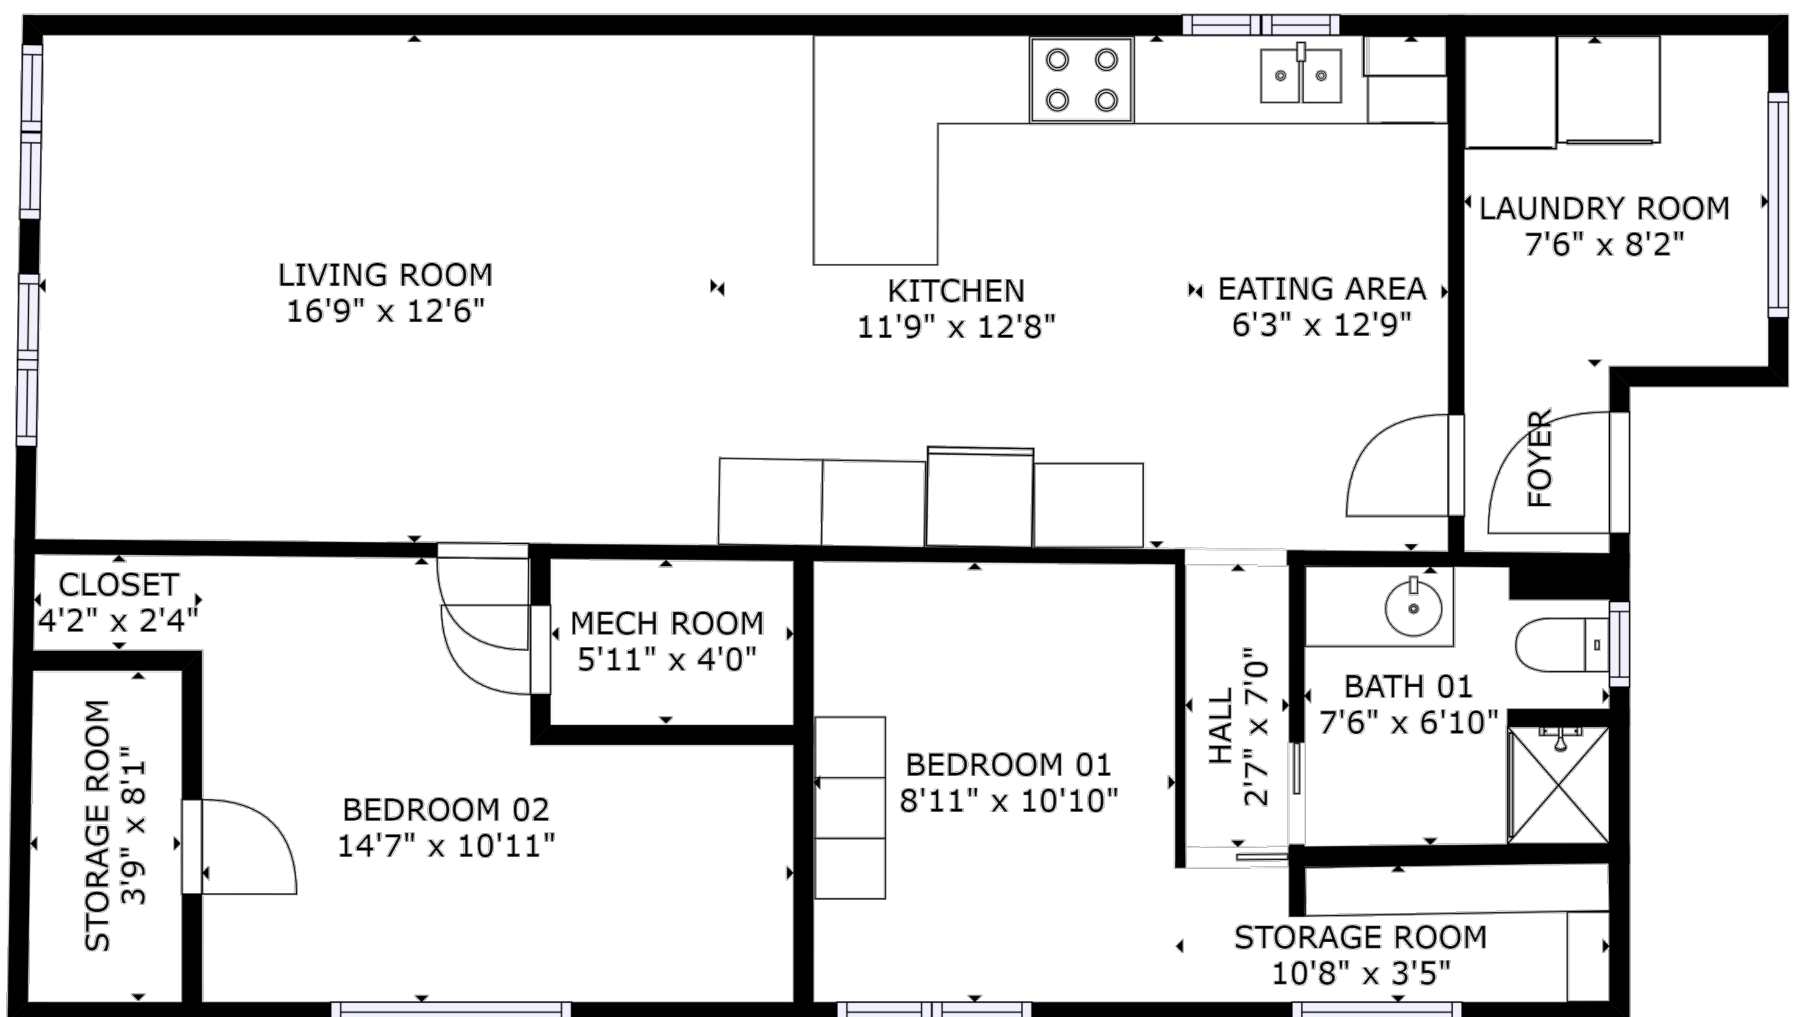

Main Floor Area: 1,086 sq.ft

Lower Floor Area: 1,023 sq.ft

Total 2,109 sq.ft

Ceiling Height: 8'-1" ft

MAIN FLOOR

LOWER FLOOR