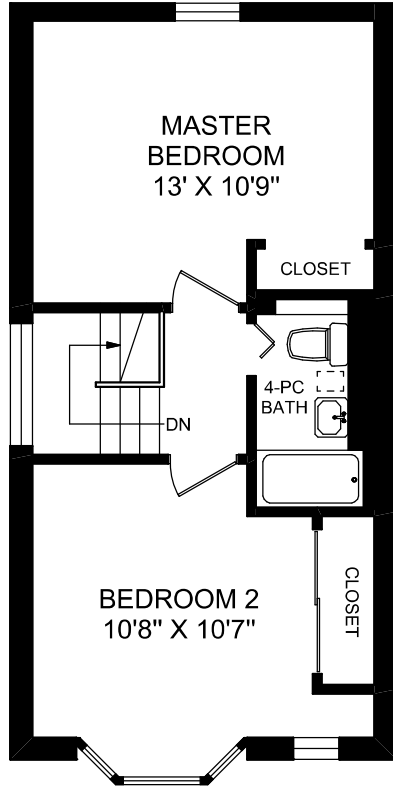

19 AMROTH AVENUE

**SECOND FLOOR
427 SQUARE FEET**

**LOWER LEVEL
584 SQUARE FEET**

truPlan

416 573 2096

E & O.E.

Floor plan may not be 100% accurate.