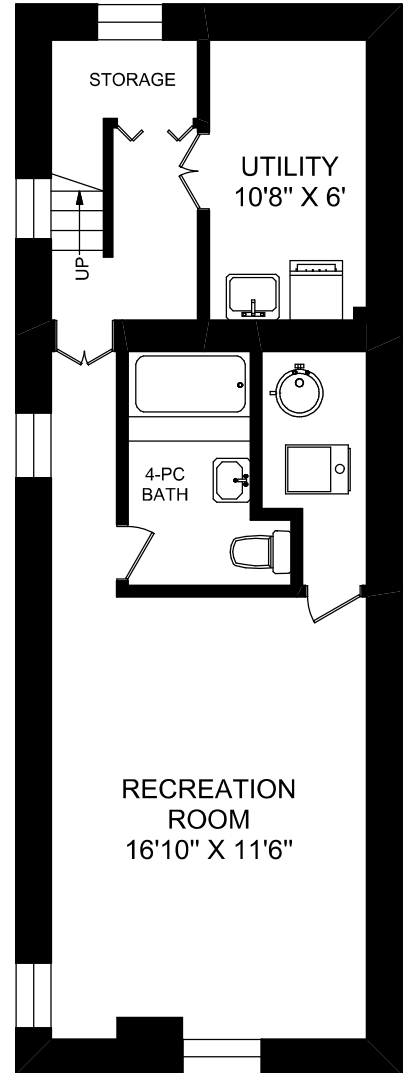

19 AMROTH AVENUE

**SECOND FLOOR
427 SQUARE FEET**

**LOWER LEVEL
584 SQUARE FEET**

truPlan

416 573 2096

E & O.E.

Floor plan may not be 100% accurate.