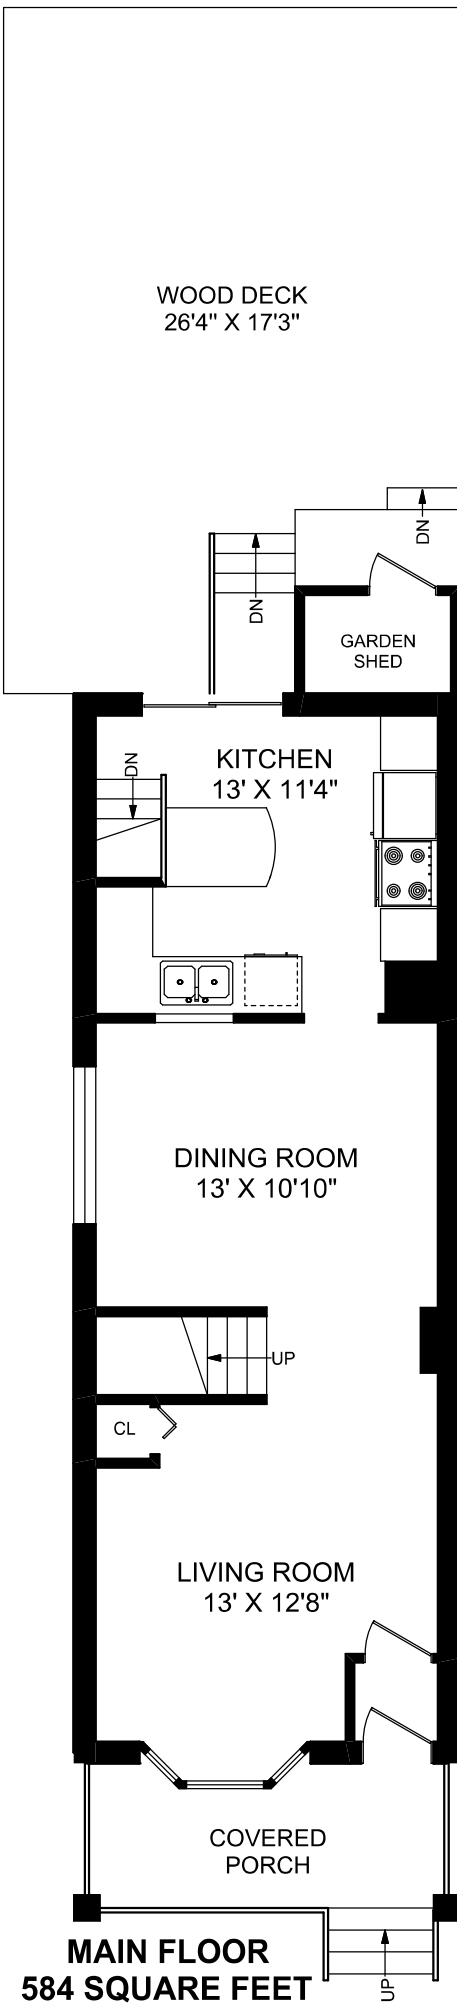

19 AMROTH AVENUE

**SECOND FLOOR
427 SQUARE FEET**

**LOWER LEVEL
584 SQUARE FEET**

truPlan

416 573 2096

E & O.E.

Floor plan may not be 100% accurate.