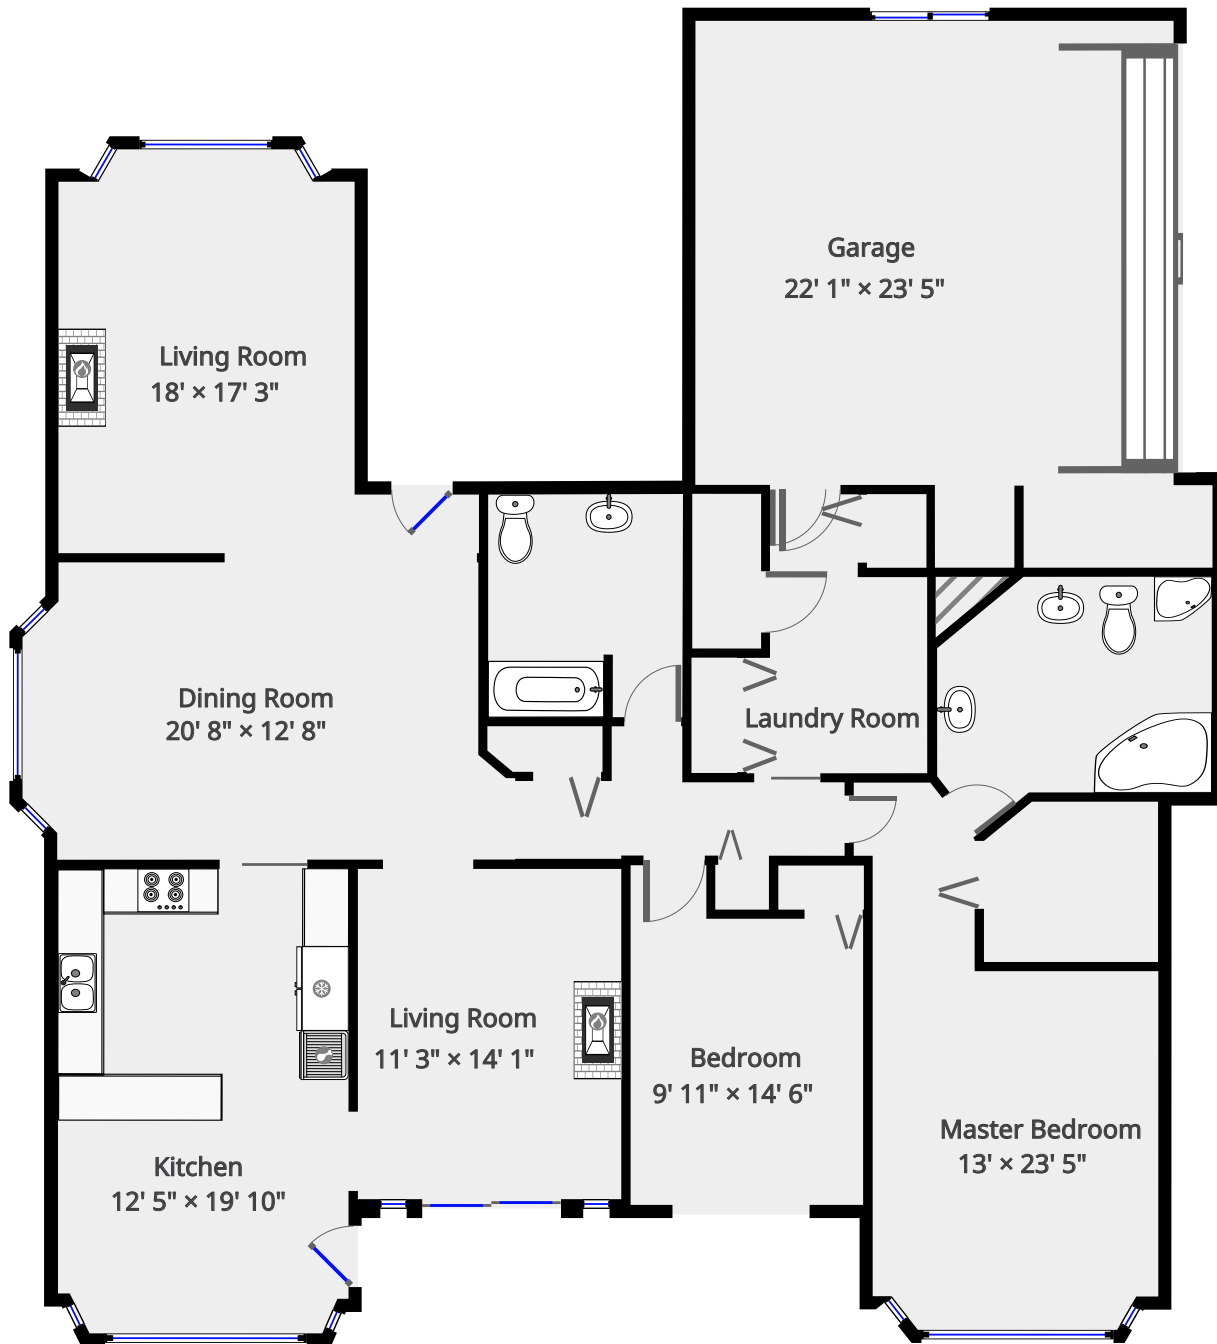

**Stan Wiebe**

604-302-0830

STAN@STANWIEBE.COM

**Little Oak Realty**

#9 - 2630 Bourquin W.,

Abbotsford, BC, V2S 5N7

**38-31445 Ridgeview Drive  
Abbotsford**

Main Floor: 1854 sqft

**Total Living: 1854 sqft**

THIS FLOORPLAN IS PROVIDED WITHOUT WARRANTY OF ANY KIND. SENSOPIA DISCLAIMS ANY WARRANTY INCLUDING, WITHOUT LIMITATION, SATISFACTORY QUALITY OR ACCURACY OF DIMENSIONS.