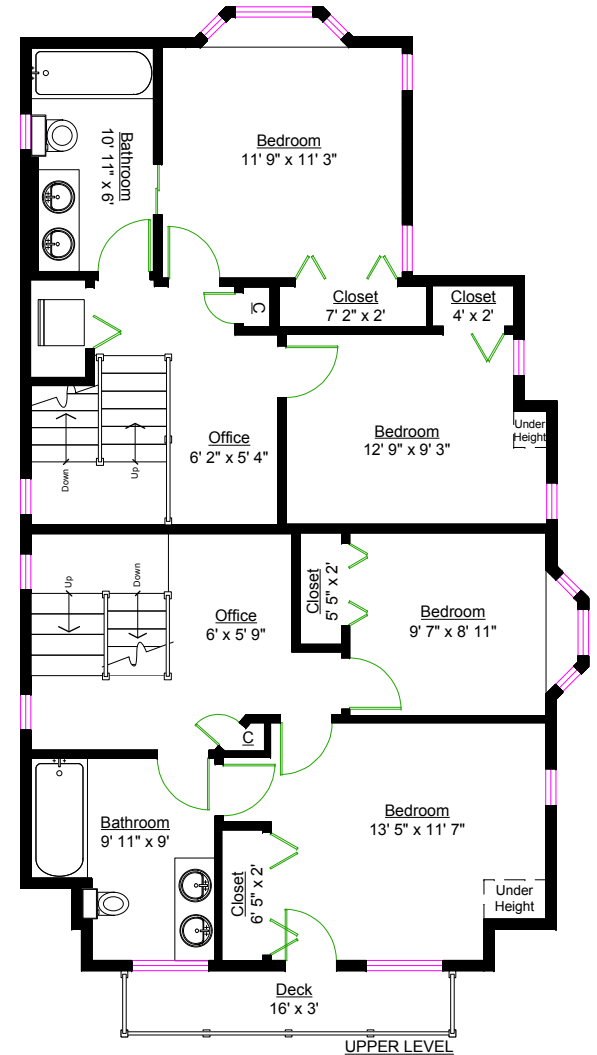

UPPER LEVEL