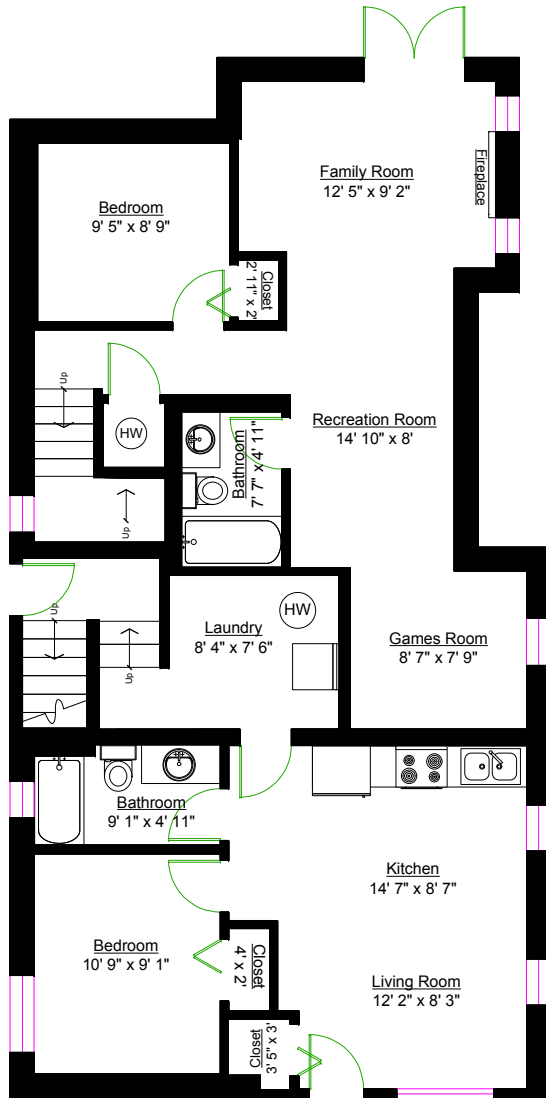

Kelly Anderson
604.838.5494

3668 West 3rd Avenue, Vancouver

Totals**		Other	
Main Level:	1,035 sq. ft.	Porch:	162 sq. ft.
Upper Level:	1,082 sq. ft.	Deck:	255 sq. ft.
Lower Level:	1,248 sq. ft.	Upper Deck:	48 sq. ft.
TOTAL:	3,365 sq. ft.	TOTAL:	465 sq. ft.

LOWER LEVEL