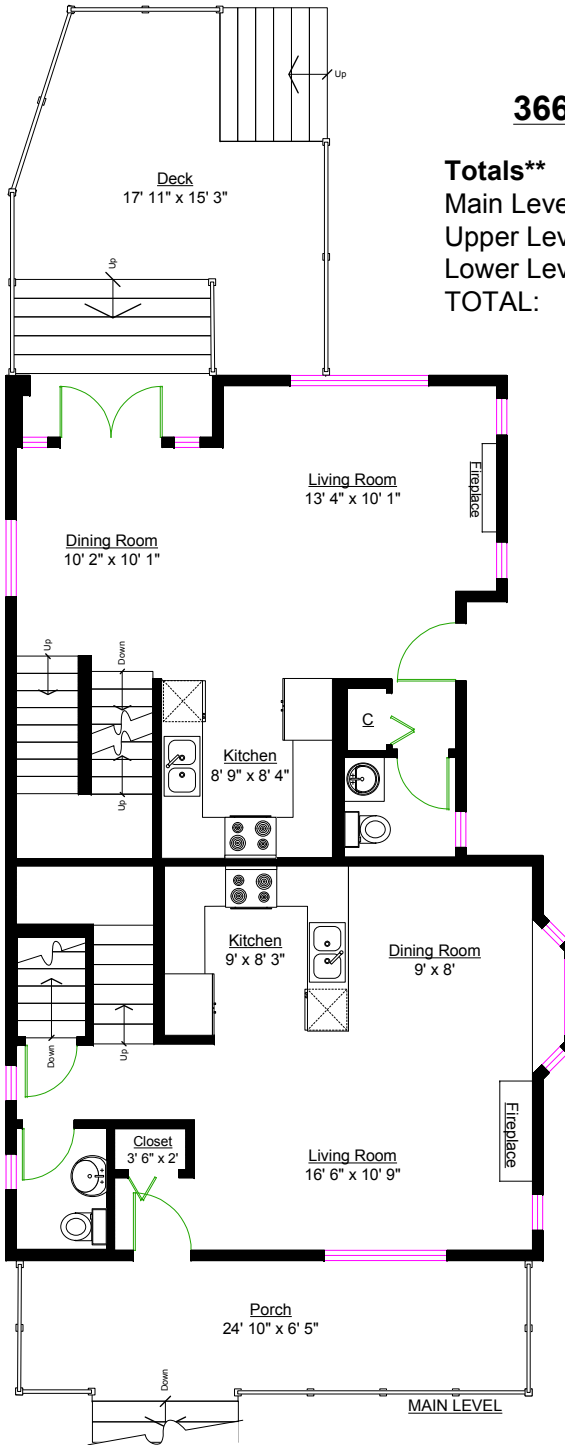

Kelly Anderson
604.838.5494

3668 West 3rd Avenue, Vancouver

Totals**		Other	
Main Level:	1,035 sq. ft.	Porch:	162 sq. ft.
Upper Level:	1,082 sq. ft.	Deck:	255 sq. ft.
Lower Level:	1,248 sq. ft.	Upper Deck:	48 sq. ft.
TOTAL:	3,365 sq. ft.	TOTAL:	465 sq. ft.