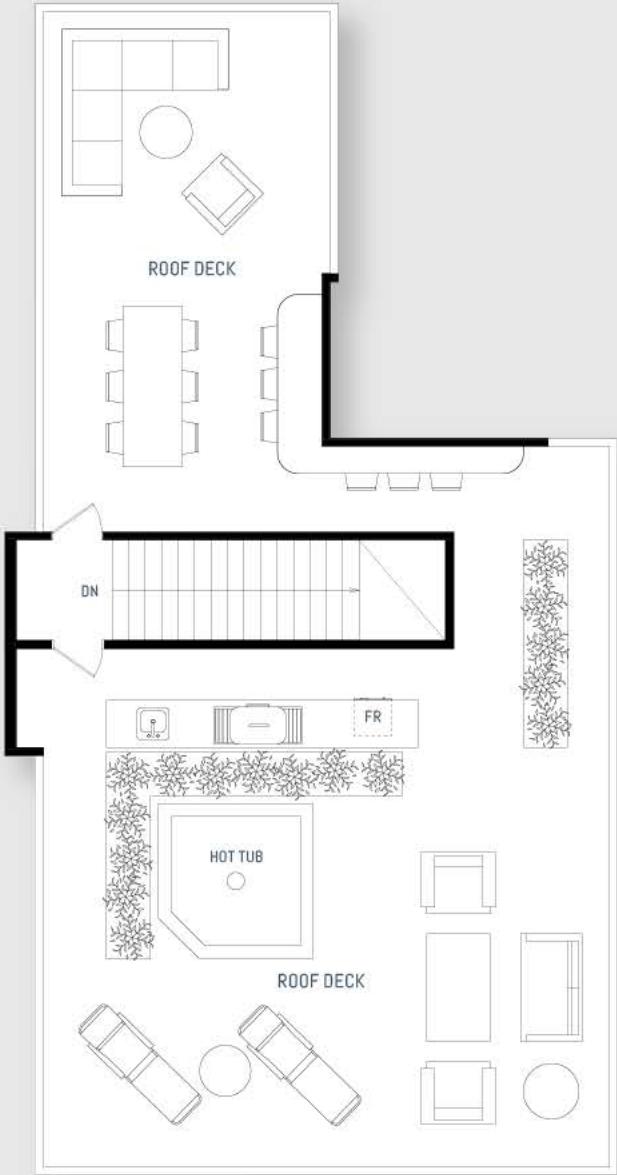

PENTHOUSE

3 BEDROOM Private Home

LIVING
1973 SQ FT

OUTDOOR
141 SQ FT

LEVEL 7

PENTHOUSE

ROOF DECK Private Home

OUTDOOR
1336 SQ FT

LEVEL 8

PENTHOUSE