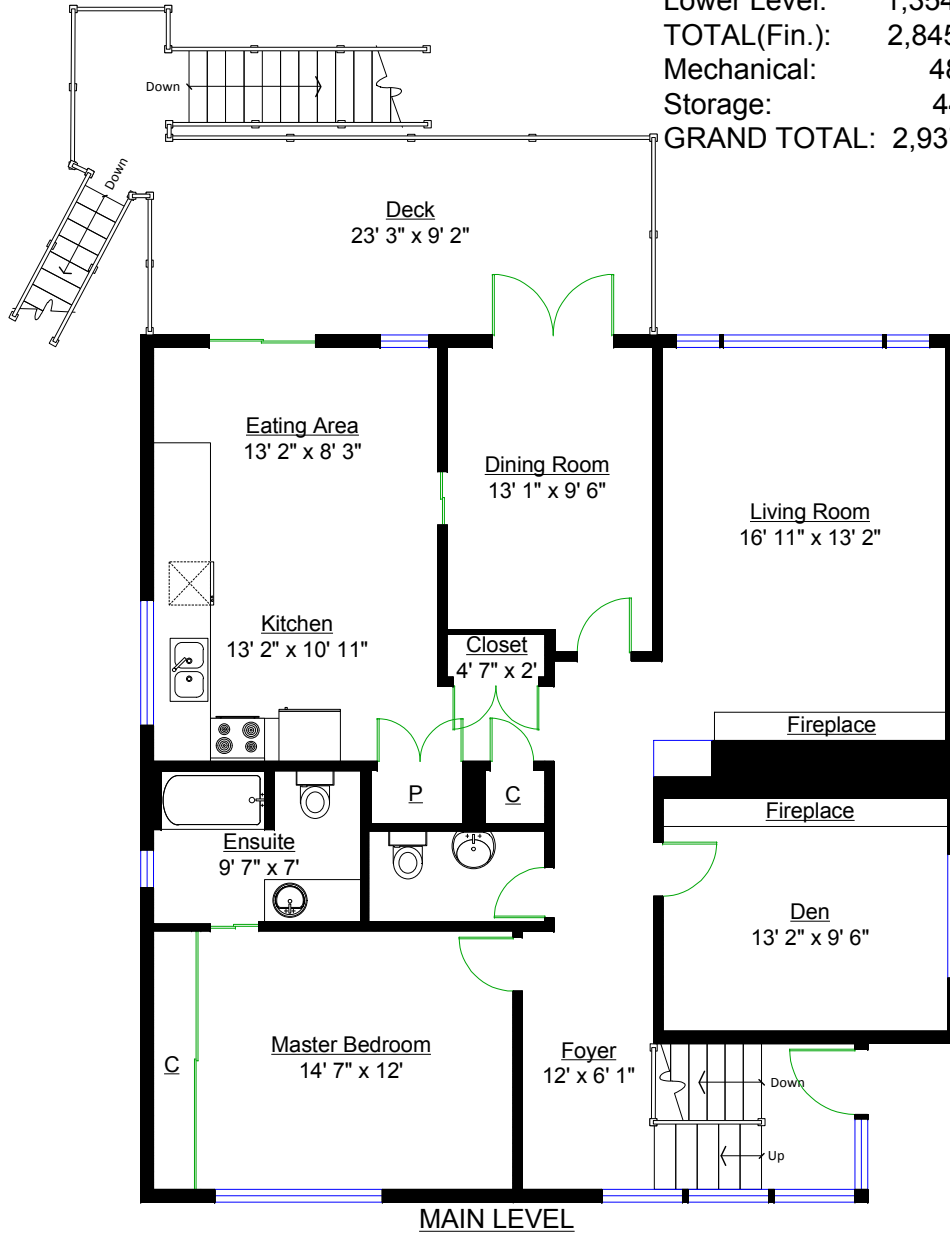

7708 Arthur Avenue, Burnaby

Greg & Liz Holmes
778-834-9929

Totals**	
Main Level:	1,491 sq. ft.
Lower Level:	1,354 sq. ft.
TOTAL(Fin.):	2,845 sq. ft.
Mechanical:	48 sq. ft.
Storage:	44 sq. ft.
GRAND TOTAL:	2,937 sq. ft.

Other Areas	
Work Shop:	130 sq. ft.
Deck:	247 sq. ft.
Patio:	156 sq. ft.
TOTAL:	533 sq. ft.

** Approx. based on interior measurements to exterior walls
** Total square footage not taken from original blueprints