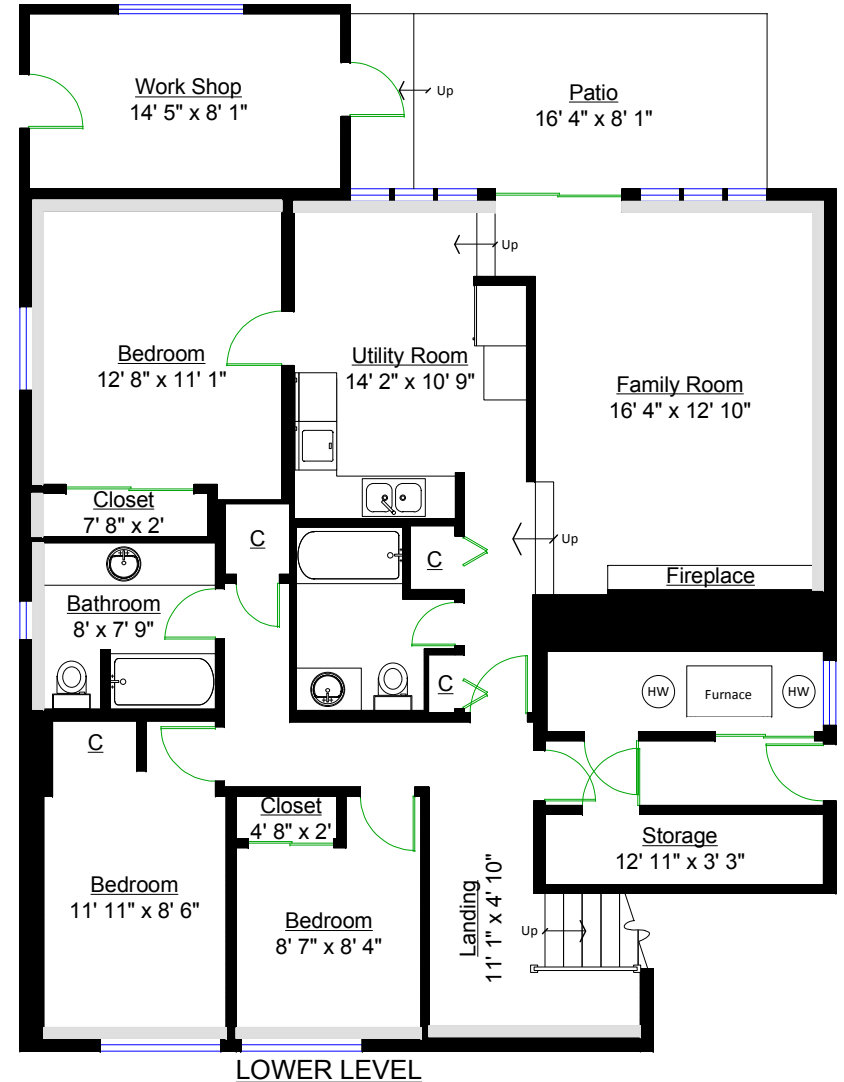

7708 Arthur Avenue, Burnaby

Greg & Liz Holmes
778-834-9929

Totals**	
Main Level:	1,491 sq. ft.
Lower Level:	1,354 sq. ft.
TOTAL(Fin.):	2,845 sq. ft.
Mechanical:	48 sq. ft.
Storage:	44 sq. ft.
GRAND TOTAL:	2,937 sq. ft.

Other Areas	
Work Shop:	130 sq. ft.
Deck:	247 sq. ft.
Patio:	156 sq. ft.
TOTAL:	533 sq. ft.

** Approx. based on interior measurements to exterior walls
** Total square footage not taken from original blueprints