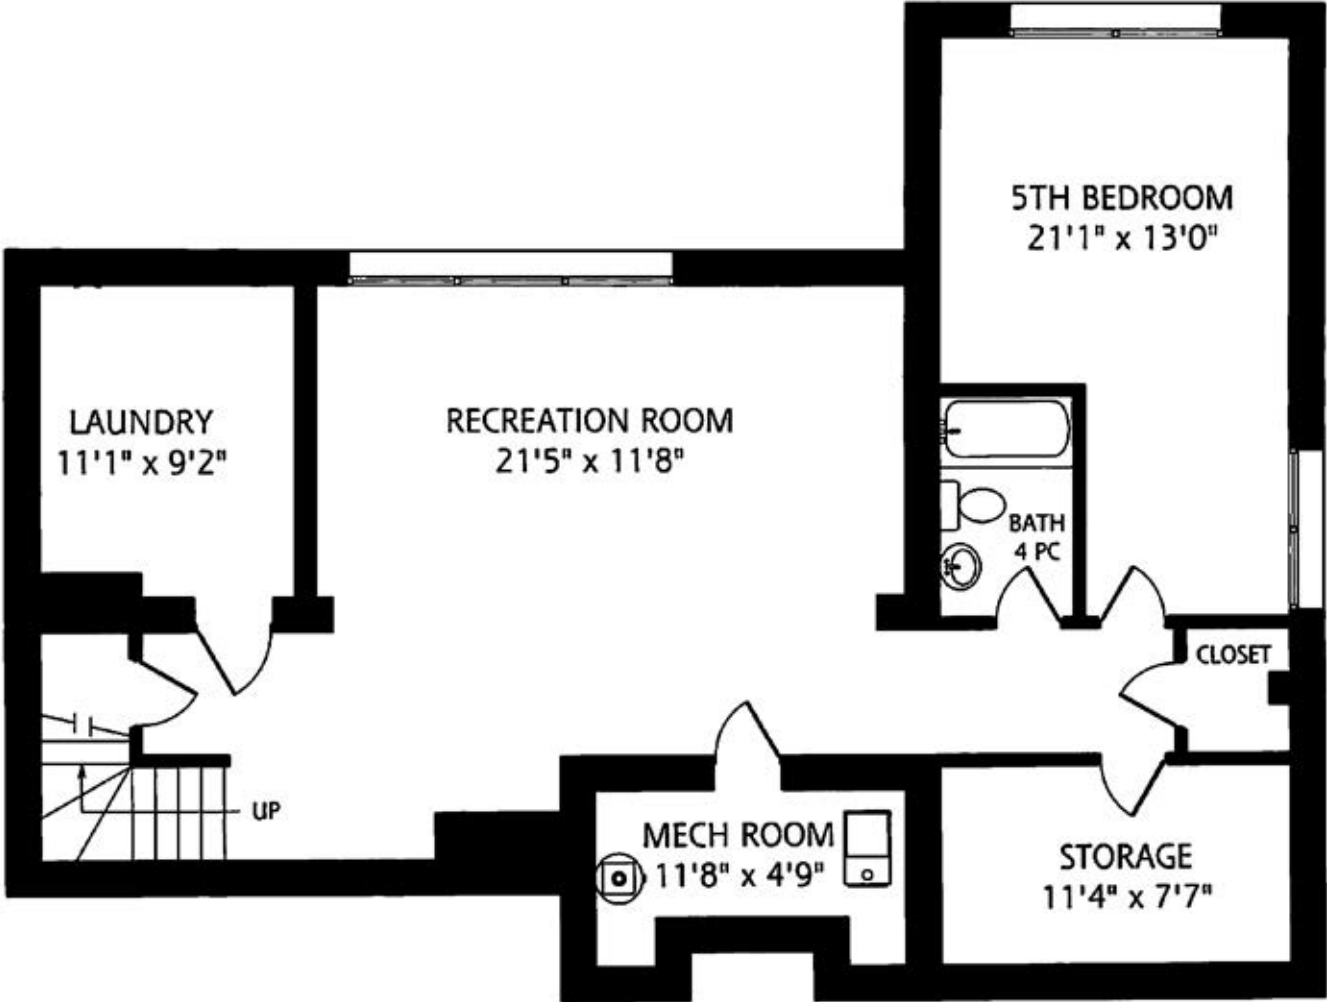

44 DEEPWOOD CRESCENT FLOORPLANS

SECOND FLOOR
1,440 SQUARE FEET

44 DEEPWOOD CRESCENT FLOORPLANS

LOWER LEVEL
1,370 SQUARE FEET