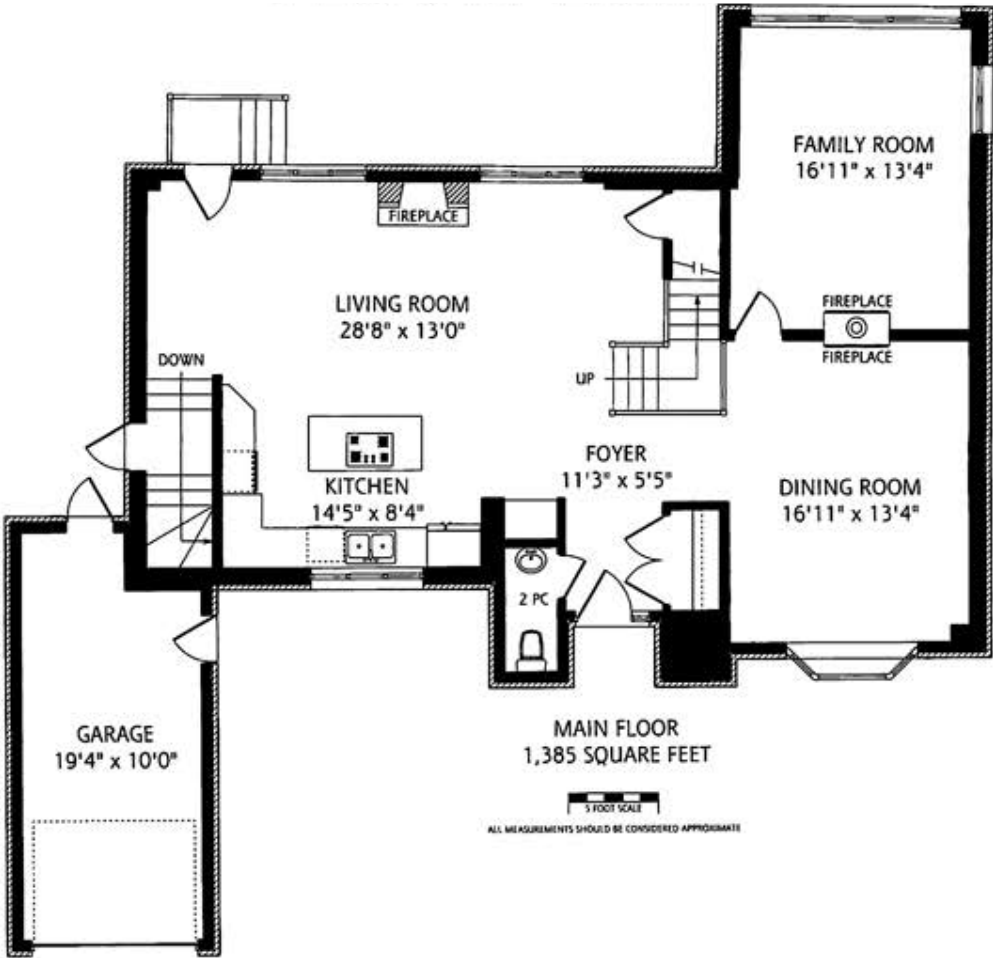

44 DEEPWOOD CRESCENT FLOORPLANS

SECOND FLOOR
1,440 SQUARE FEET

44 DEEPWOOD CRESCENT FLOORPLANS

LOWER LEVEL
1,370 SQUARE FEET